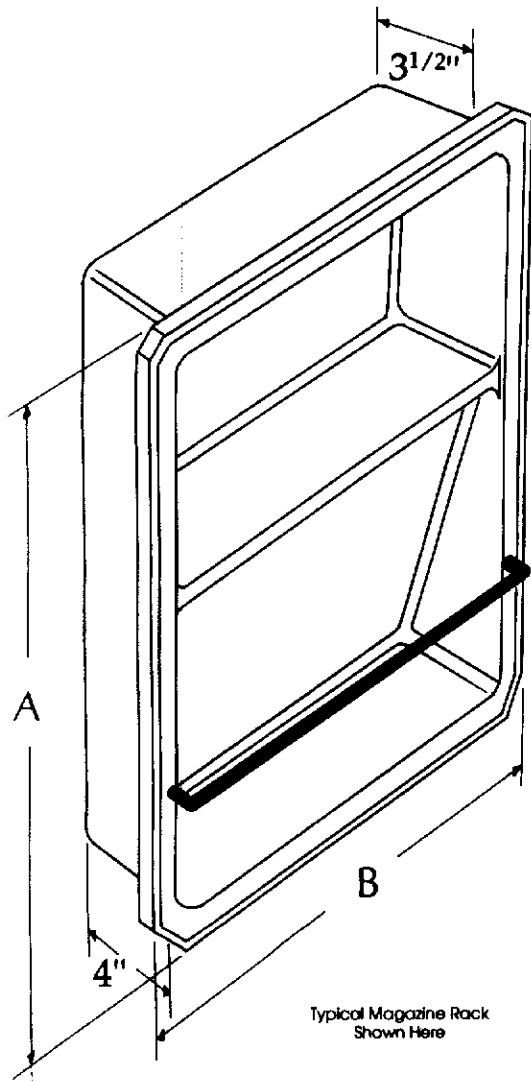

The Executive Collection

Towel Caddies & Magazine Racks

Our recessed accessories have several things in common:

- They all fit into normally unused stud-to-stud wall space.
- They are all the same stud depth of 3 1/2".
- The metal trim bars come standard in either polished chrome or polished brass. Other finishes are available upon request at a nominal surcharge.
- They are all available in standard Exyte, Kohler, Eljer, American Standard solid color finishes with custom and premium colors available for a nominal surcharge. Also, they are available in Six-Eleven's Aluminyx and Granatex colors.

- The room is enhanced by organized storage space and additional "elbow room" for the user.
- These accessories are attractive and suitable for all types of decor—Traditional to Contemporary.
- The Executive Collection utilizes otherwise "dead" wall space between studs.
- The cargo is held in a convenient, organized manner.