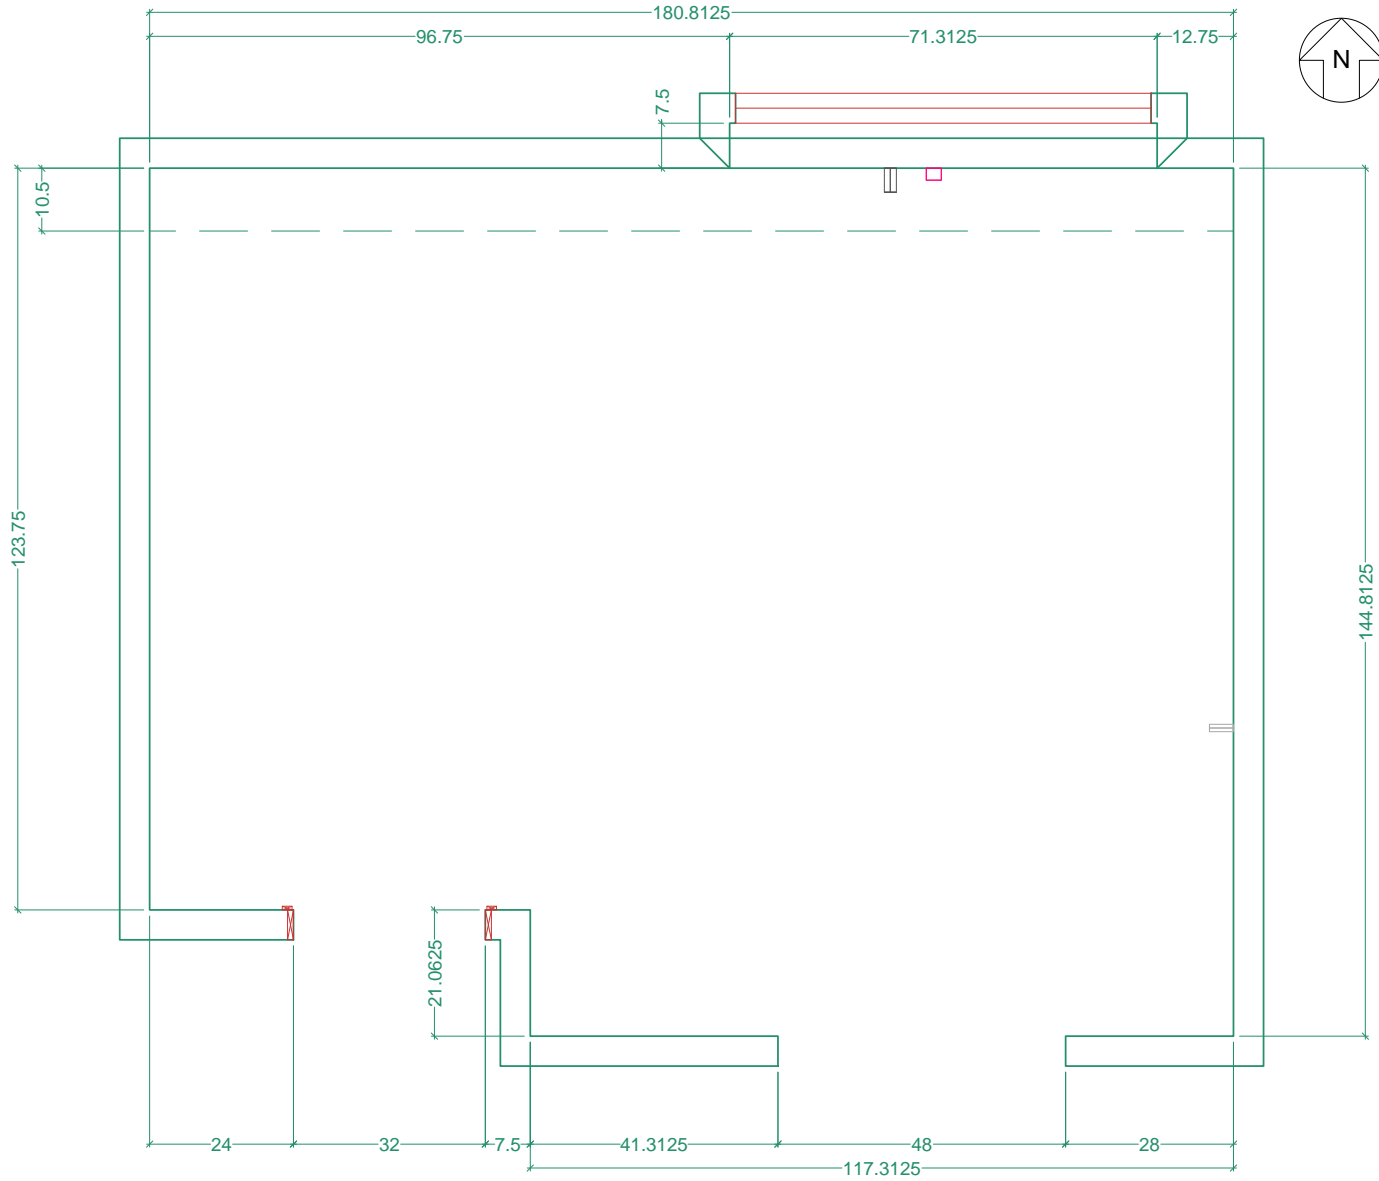

### Legend

- Wall Veneer
- Framing
- Base Cabinetry
- Upper Cabinetry
- Full-height Cabinetry
- Doors/DWR Fronts
- Counters
- Casings & Mouldings
- Electrical
- Plumbing - Waste
- Plumbing - Supply
- Plumbing - Gas

## PLAN View -- the Walls

Name: Debbie Antonio

Scale: 3/8" = 1' 0"

Size: 'A' 8.5" x 11"

Dr. by: Brian

Project: KITCHEN Cabinetry

REV:

Date: 04.01.2015