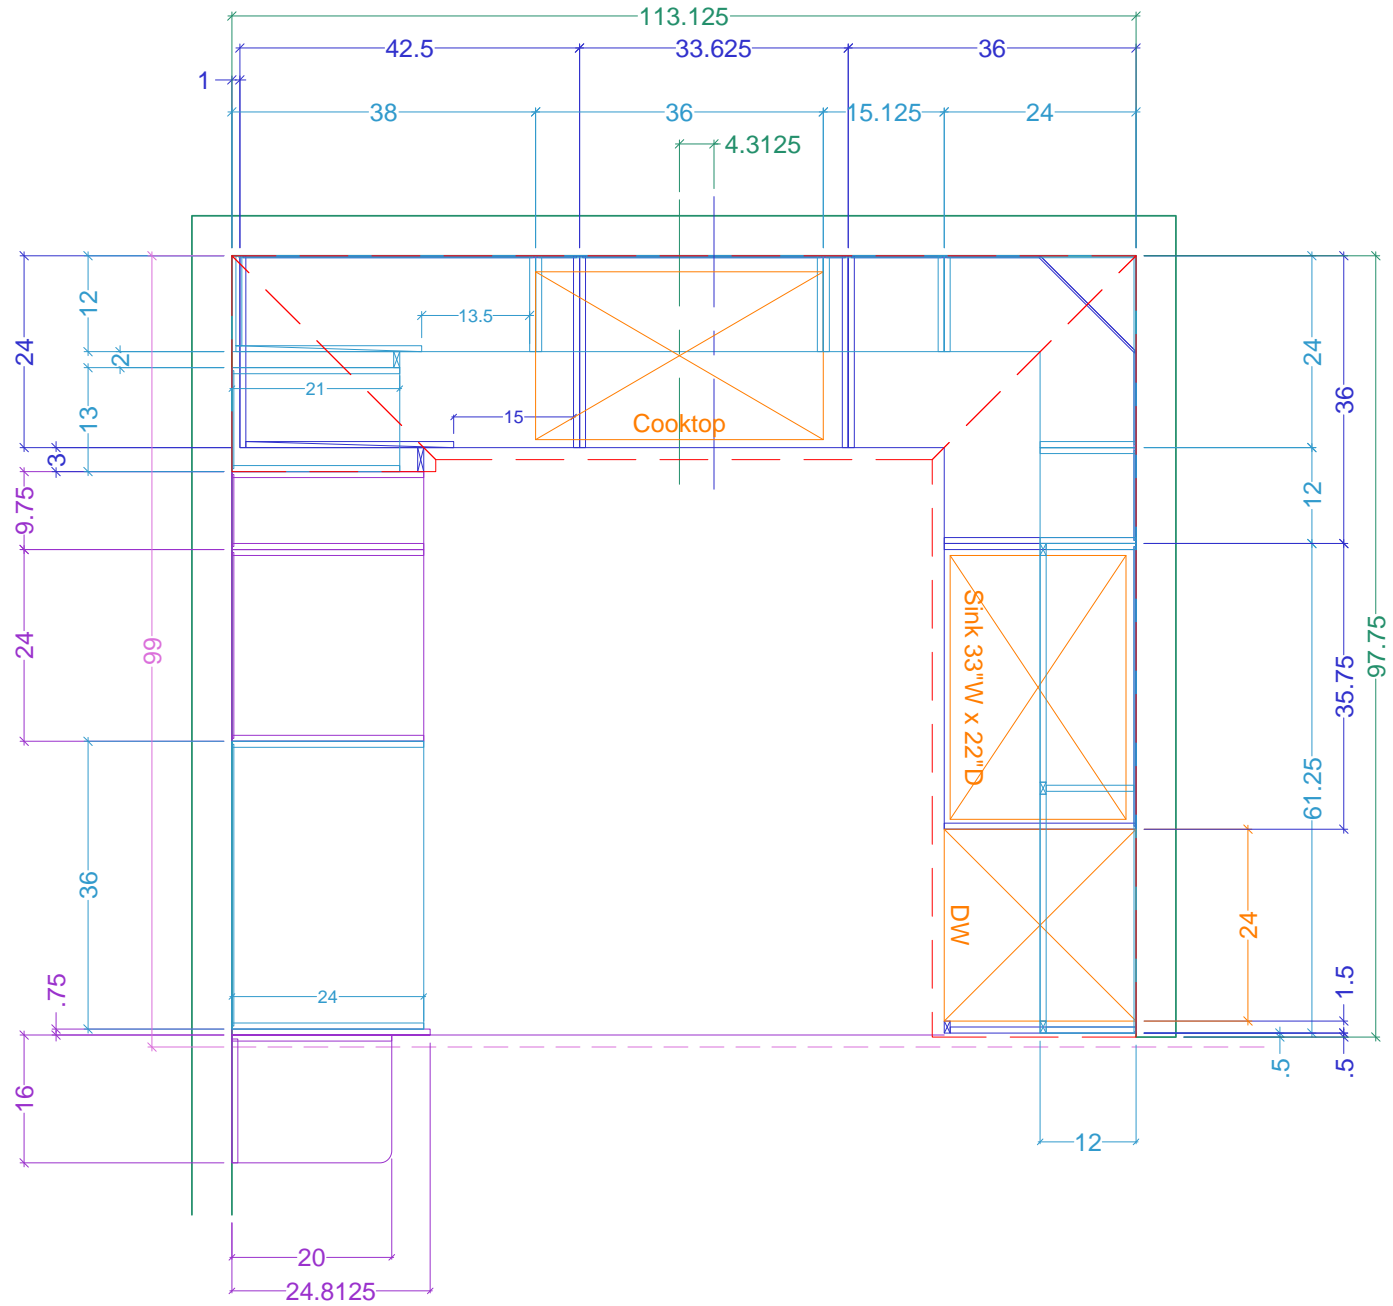

Legend

- Walls
- Framing
- Base Cabinets
- Upper Cabinets
- Full-height Cabinets
- Doors/DWR Fronts
- Counter Tops
- Openings & Mouldings

PLAN View -- Cabinetry

Name: Dougherty

Scale: 1/2" = 1' 0"

Dr. by: Bri

Project: KITCHEN Cabinetry

Date: 6.12.2014