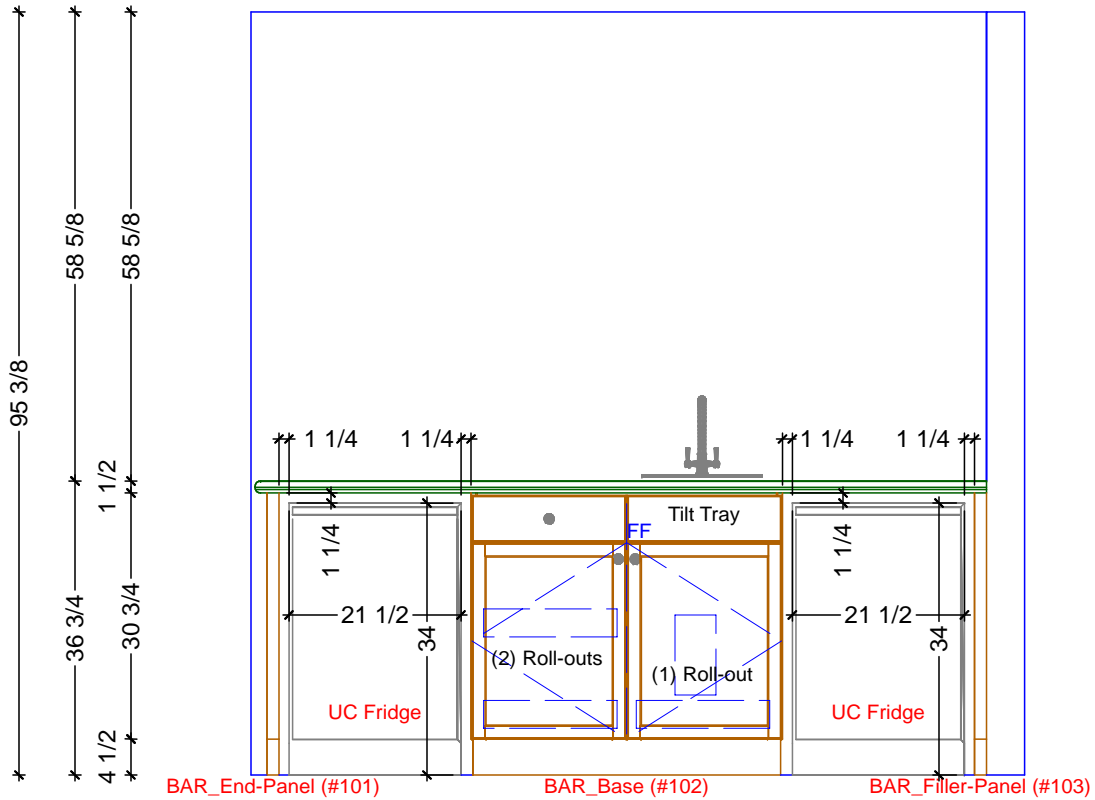

1 BAR CABINETRY FLOOR PLAN
SCALE: 5/8" = 1' 0"

Classic Bath Designs, Inc.
11544 Sheldon St., Sun Valley, CA 91352
818.767.1144 fax: 818.767.1278

Cust: Kilfoyle, Dave & Higgins, Terri		PO# DWELLING	Scale: As Noted	Room	Br.0
Approved _____	Job: FL/S_MIMpl/Rustic-Alder:per Sample_IntEB:MIMpl	Size: A	Dr By: Brian	05/29/2015	

1 BAR ELEVATION - NORTH
SCALE: 1/2" = 1' 0"

Classic Bath Designs, Inc.
 11544 Sheldon St., Sun Valley, CA 91352
 818.767.1144 fax: 818.767.1278

Cust: Kilfoyle, Dave & Higgins, Terri		PO# DWELLING	Scale: As Noted	BAR
Approved _____	Job: FL/S_MIMPl/Rustic-Alder:per Sample_IntEB:MIMPl	Size: A	Dr By: Brian	05/29/2015

Size: A

Dr By: Brian

05/29/2015

Rndr