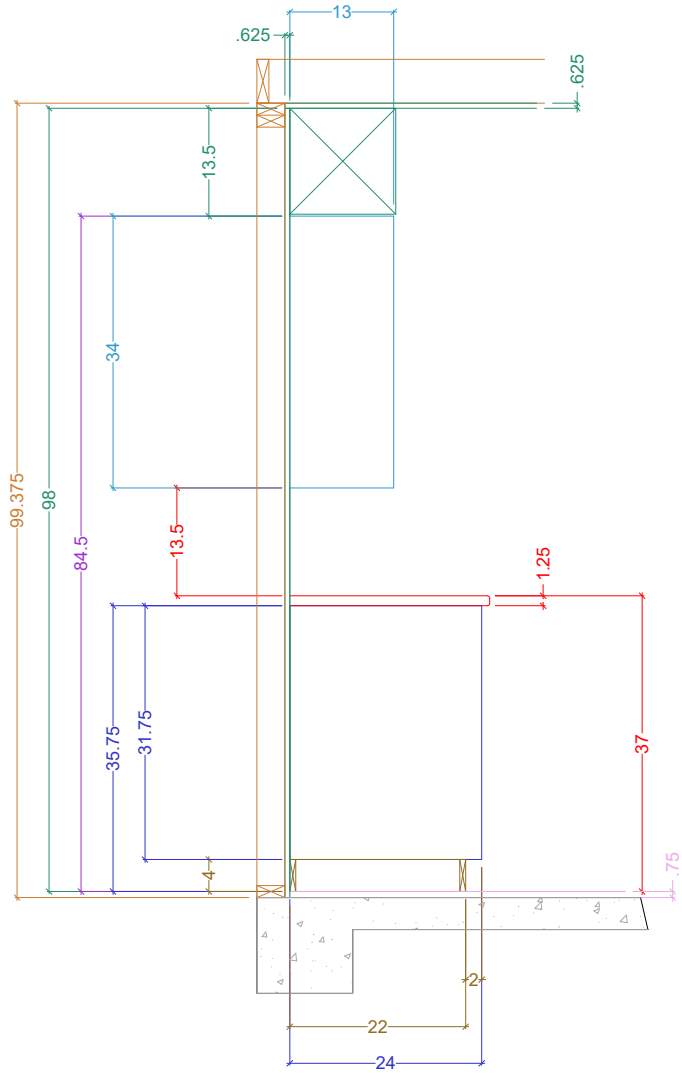

PLAN View

Name: McChesney, Richard & Kay

Scale: 3/8" = 1' 0"

Size: 'A' 8.5" x 11"

Project: KITCHEN Remodel

REV:

Dr. by: Brian

Date: 05.13.18

# Cross-Sectional View of Cabinetry Construction

Name: McChesney, Richard & Kay

Scale: 1/2" = 1' 0"

Size: 'A' 8.5" x 11"

Dr. by: Brian

Project: KITCHEN Remodel

REV:

Date: 05.13.18