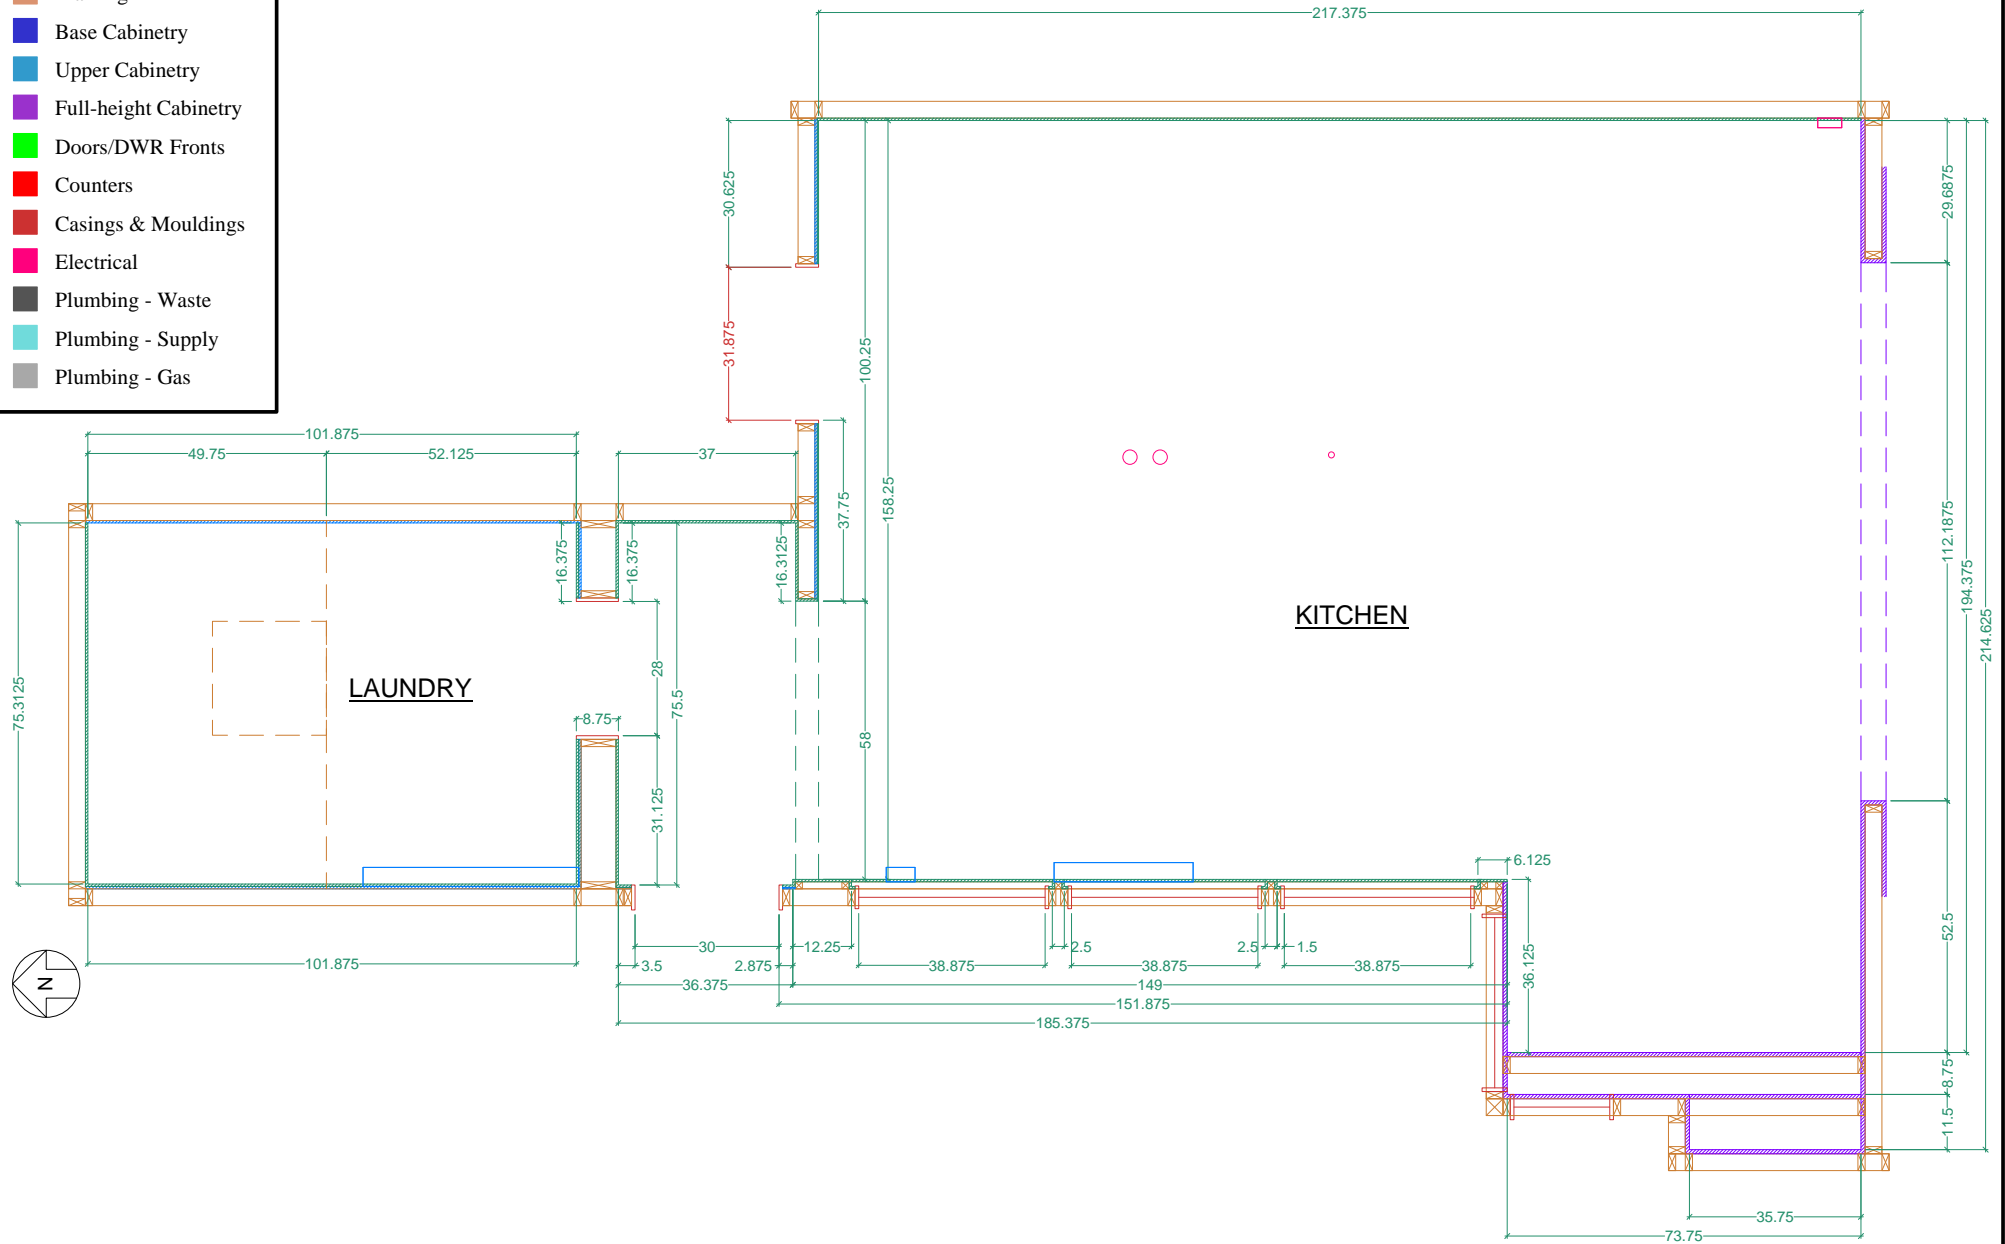

Legend

- Wall Veneer
- Framing
- Base Cabinetry
- Upper Cabinetry
- Full-height Cabinetry
- Doors/DWR Fronts
- Counters
- Casings & Mouldings
- Electrical
- Plumbing - Waste
- Plumbing - Supply
- Plumbing - Gas

PLAN View

Name: DGC--751LV

Scale: 1:40

Size: 'A' 8.5" x 11"

Project: KITCHEN/LAUNDRY Cabinetry

REV:

Dr. by: Brian

Date: 04.21.2017