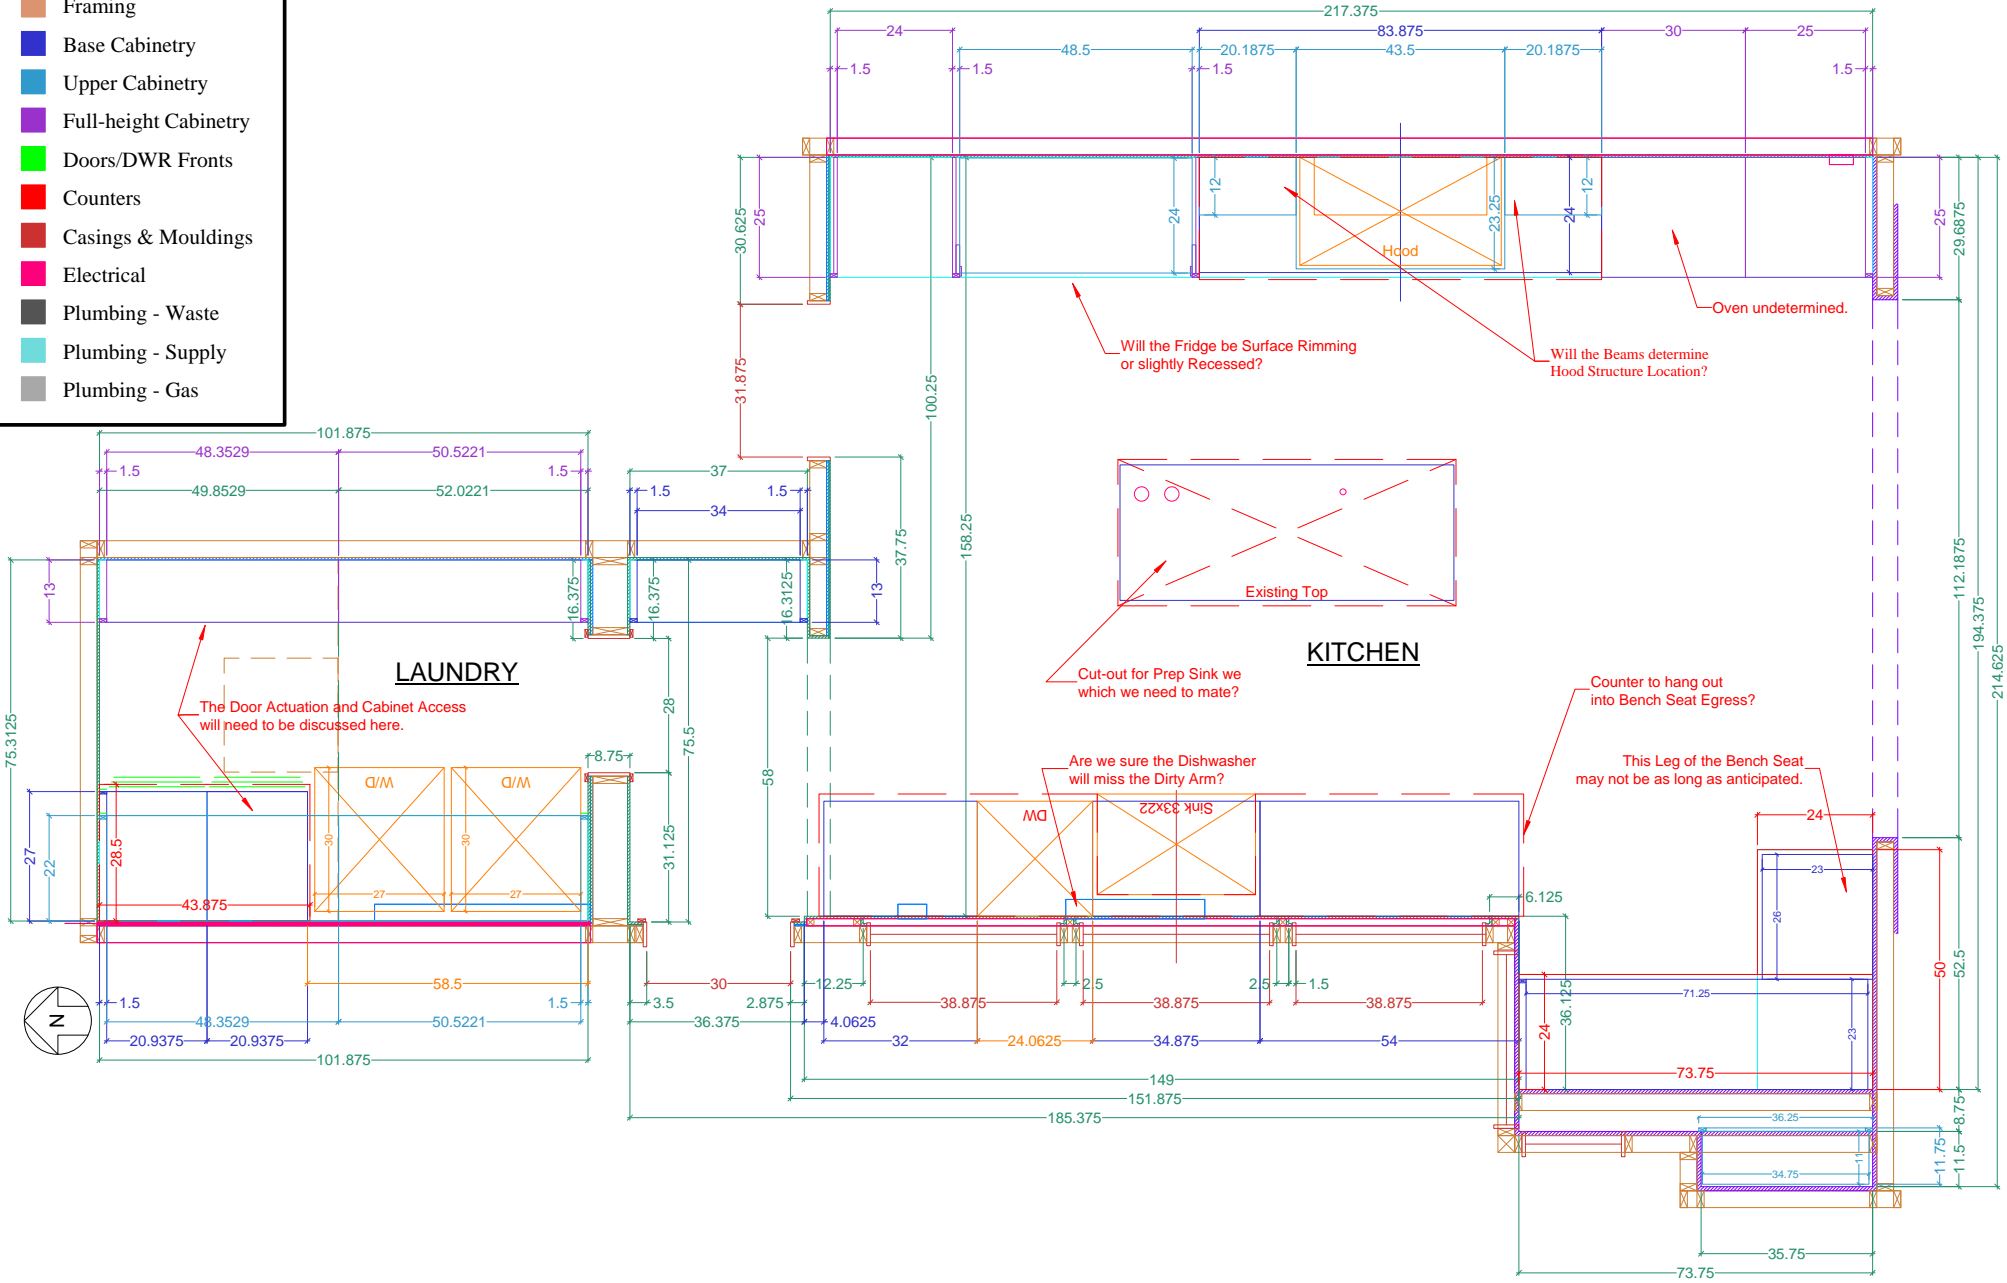

# Legend

- Wall Veneer
- Framing
- Base Cabinetry
- Upper Cabinetry
- Full-height Cabinetry
- Doors/DWR Fronts
- Counters
- Casings & Mouldings
- Electrical
- Plumbing - Waste
- Plumbing - Supply
- Plumbing - Gas

## PLAN View -- the CABINETs

Name: DGC--751LV

Scale: 1:40

Size: 'A' 8.5" x 11"

Project: KITCHEN/LAUNDRY Cabinetry

REV:

Dr. by: Brian

Date: 04.24.2017