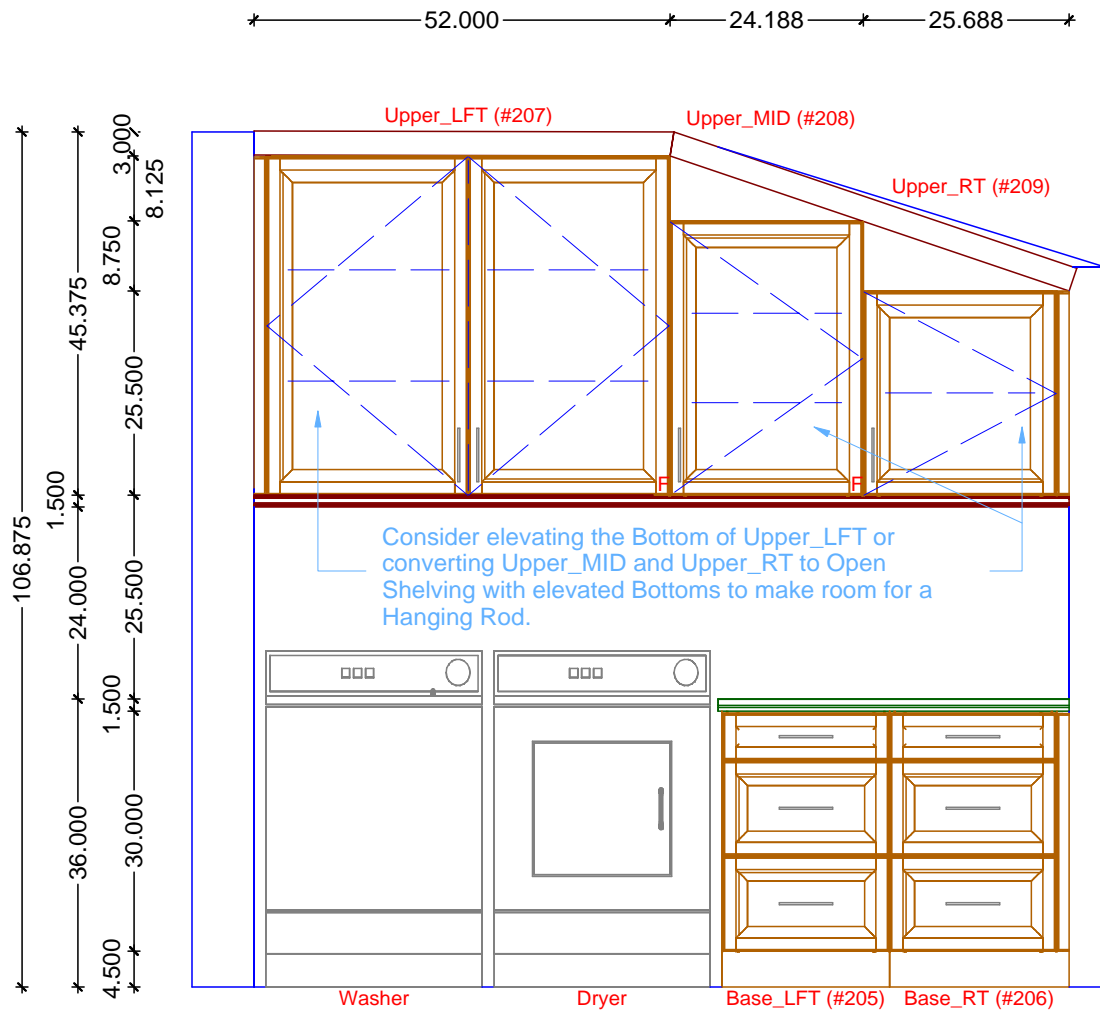

LAUNDRY CABINETRY FLOOR PLAN
 SCALE: 1/2" = 1' 0"

Classic Bath Designs, Inc.
 11544 Sheldon St., Sun Valley, CA 91352
 818.767.1144 fax: 818.767.1278

Cust: DGC for 751LV	PO# KITCH-LAUN	Scale: As Noted	LAUNDRY	L.0
Approved _____	Job: FL/FF-S_PreFIN/Alder or PG:perSample_IntEB:PreFIN	Size: A	Dr By: Brian 04/28/2017	

1 LAUNDRY ELEVATION - EAST
SCALE: 1/2" = 1' 0"

Classic Bath Designs, Inc.
 11544 Sheldon St., Sun Valley, CA 91352
 818.767.1144 fax: 818.767.1278

Cust: DGC for 751LV	PO# KITCH-LAUN	Scale: As Noted	LAUNDRY	L.1
Approved _____	Job: FL/FF-S_PreFIN/Alder or PG:perSample_IntEB:PreFIN	Size: A	Dr By: Brian 04/28/2017	