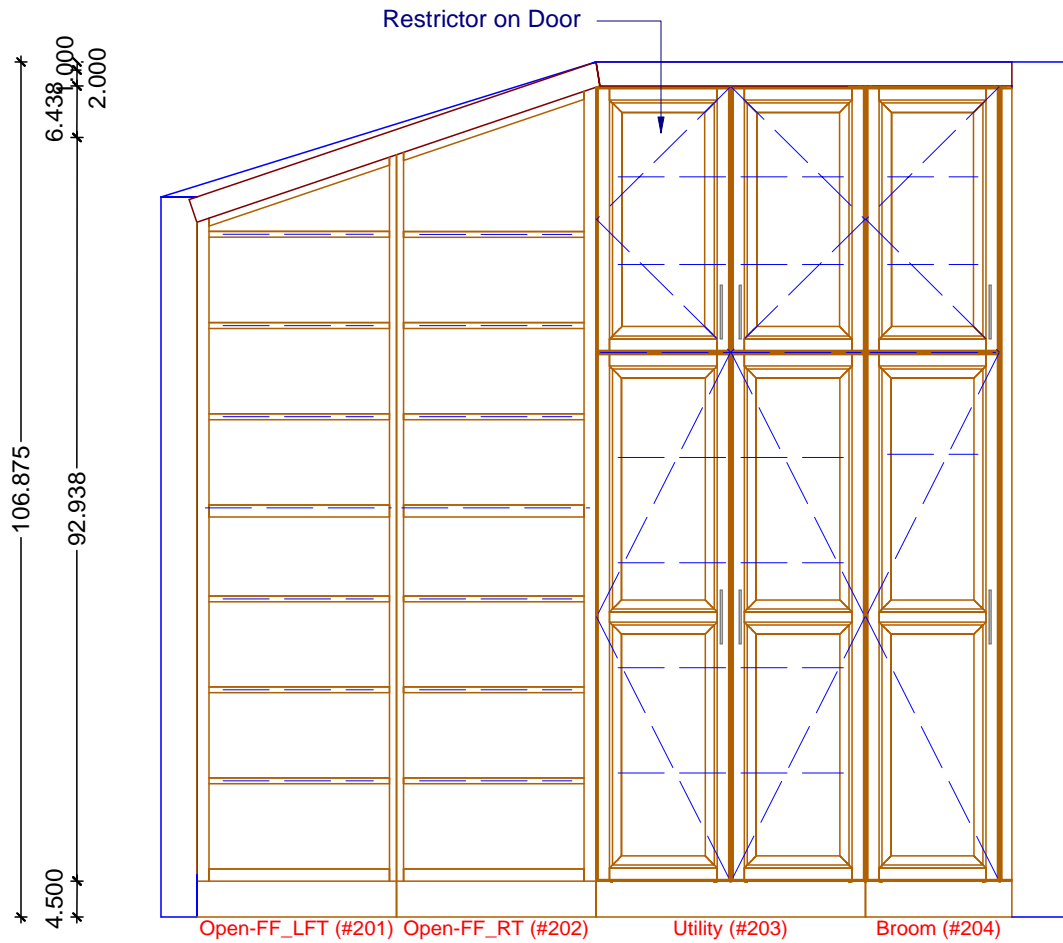

LAUNDRY CABINETRY FLOOR PLAN
 SCALE: 1/2" = 1' 0"

Classic Bath Designs, Inc.
 11544 Sheldon St., Sun Valley, CA 91352
 818.767.1144 fax: 818.767.1278

Cust: DGC for 751LV	PO# KITCH-LAUN	Scale: As Noted	LAUNDRY	L.0
Approved _____	Job: FL/FF-S_PreFIN/Alder or PG:perSample_IntEB:PreFIN	Size: A	Dr By: Brian 04/28/2017	