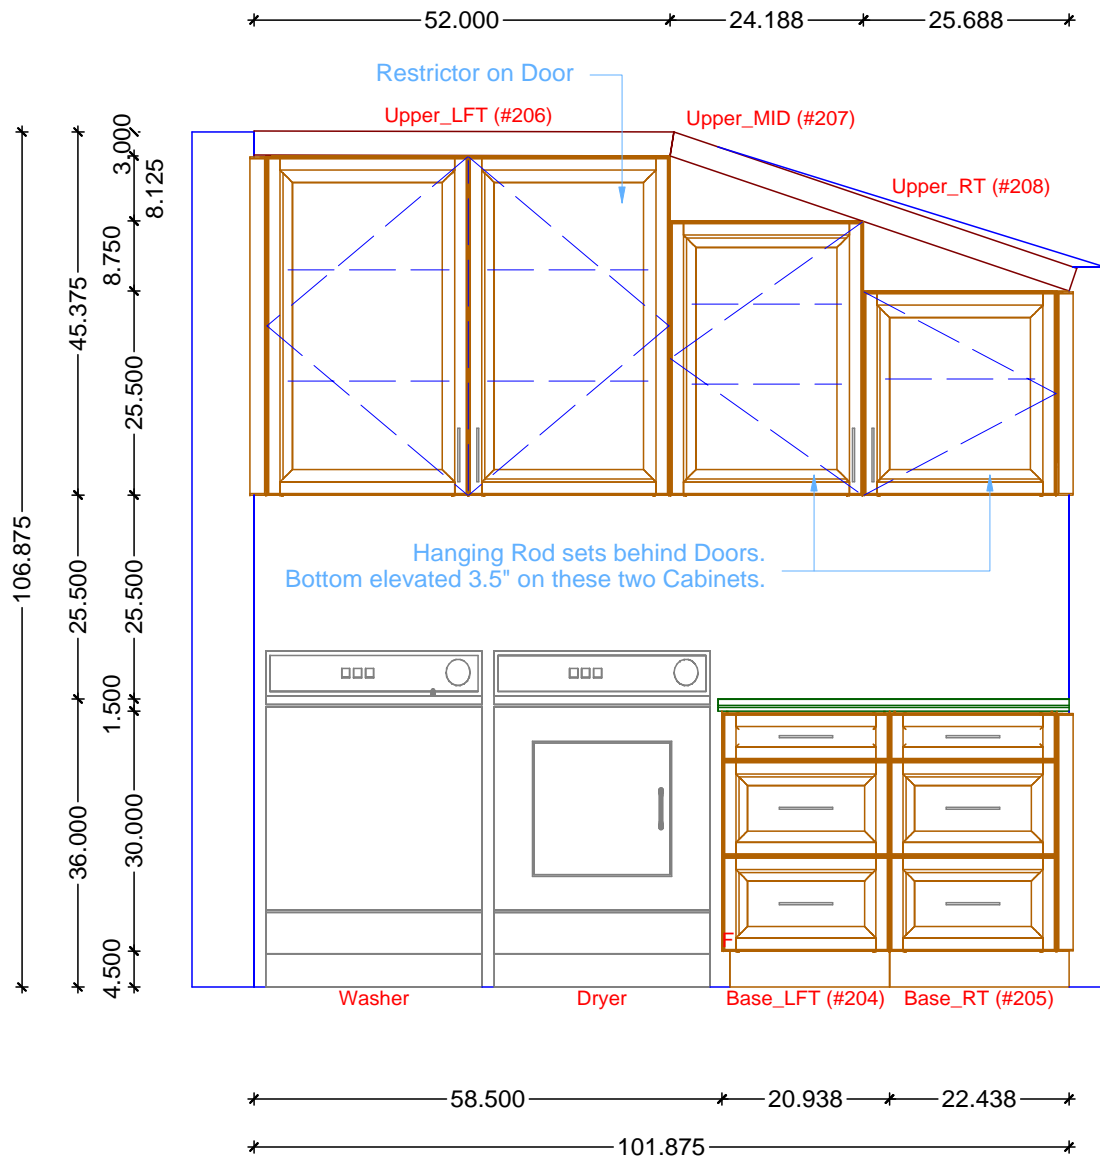

LAUNDRY CABINETRY FLOOR PLAN
 SCALE: 1/2" = 1' 0"

Classic Bath Designs, Inc.
 11544 Sheldon St., Sun Valley, CA 91352
 818.767.1144 fax: 818.767.1278

Cust: DGC for 751LV	PO# KITCH-LAUN	Scale: As Noted	LAUNDRY	L.0
Approved _____	Job: FL/FF-S_PreFIN/Alder or PG:perSample_IntEB:PreFIN	Size: A	Dr By: Brian 05/04/2017	

1 LAUNDRY ELEVATION - EAST
 SCALE: 1/2" = 1' 0"

Classic Bath Designs, Inc.
 11544 Sheldon St., Sun Valley, CA 91352
 818.767.1144 fax: 818.767.1278

Cust: DGC for 751LV	PO# KITCH-LAUN	Scale: As Noted	LAUNDRY	L.1
Approved _____	Job: FL/FF-S_PreFIN/Alder or PG:perSample_IntEB:PreFIN	Size: A	Dr By: Brian 05/04/2017	