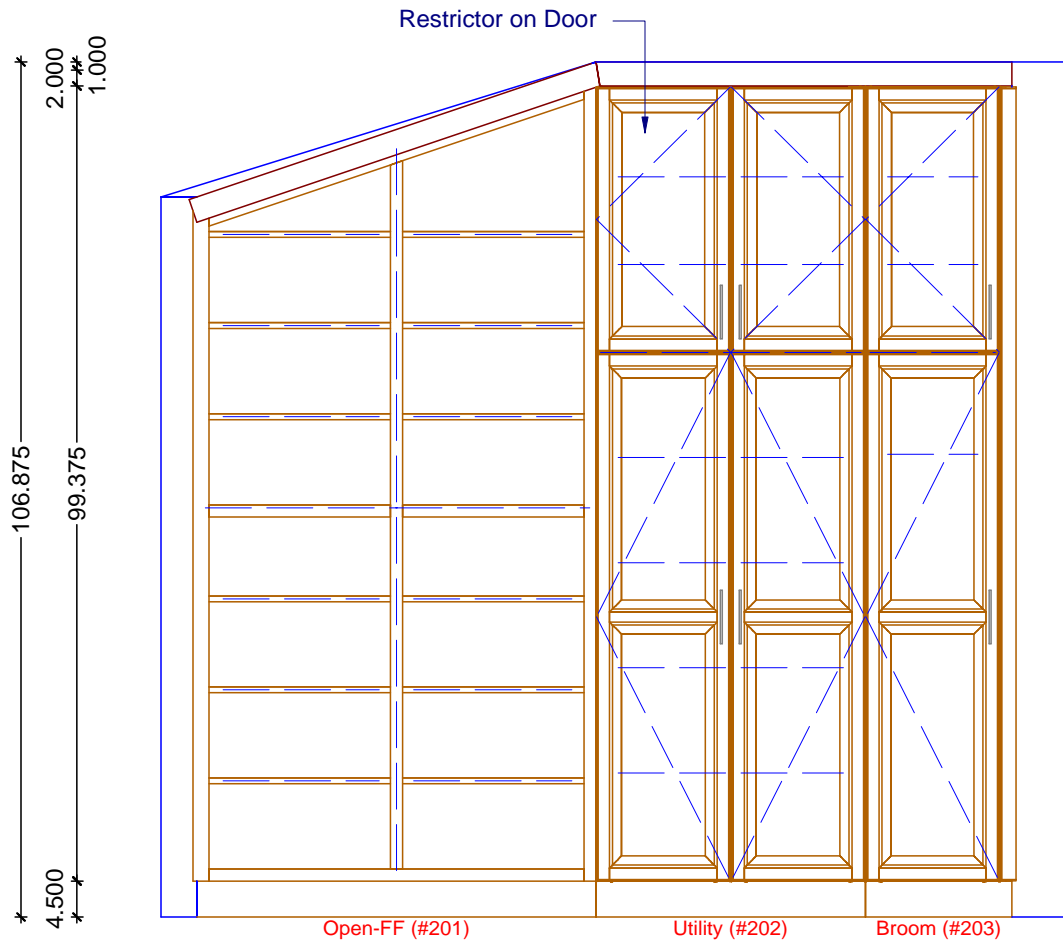

LAUNDRY CABINETRY FLOOR PLAN
 SCALE: 1/2" = 1' 0"

Classic Bath Designs, Inc.
 11544 Sheldon St., Sun Valley, CA 91352
 818.767.1144 fax: 818.767.1278

Cust: DGC for 751LV	PO# KITCH-LAUN	Scale: As Noted	LAUNDRY	L.0
Approved _____	Job: FL/FF-S_PreFIN/Alder or PG:perSample_IntEB:PreFIN	Size: A	Dr By: Brian 05/04/2017	

1 LAUNDRY ELEVATION - EAST
 SCALE: 1/2" = 1' 0"

Classic Bath Designs, Inc.
 11544 Sheldon St., Sun Valley, CA 91352
 818.767.1144 fax: 818.767.1278

Cust: DGC for 751LV	PO# KITCH-LAUN	Scale: As Noted	LAUNDRY	L.1
Approved _____	Job: FL/FF-S_PreFIN/Alder or PG:perSample_IntEB:PreFIN	Size: A	Dr By: Brian 05/04/2017	