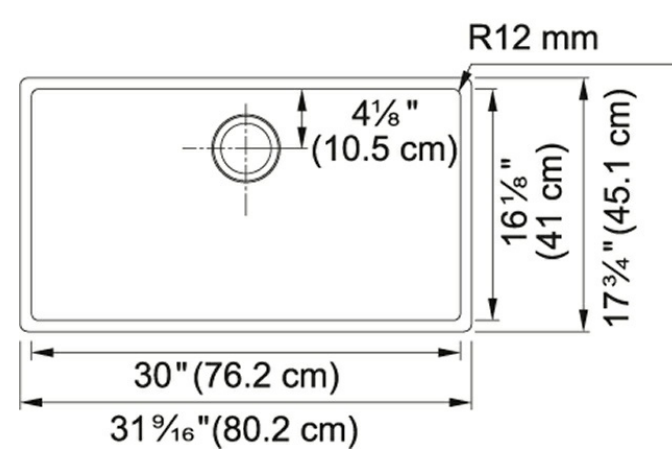

Technical Drawing