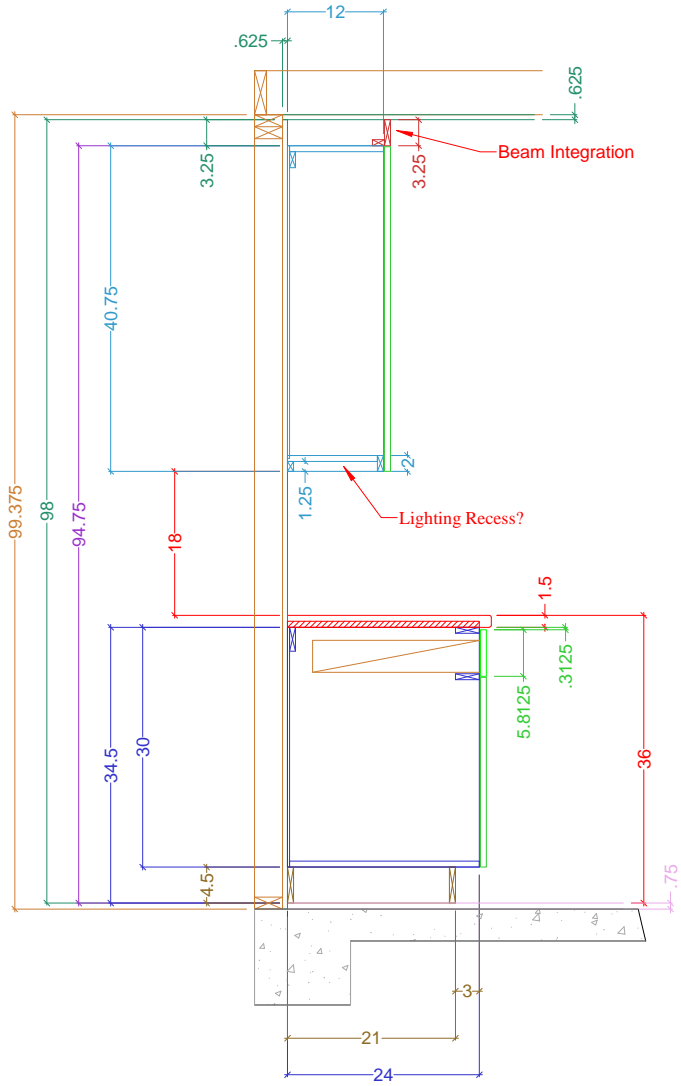

Legend

- Wall Veneer
- Framing
- Base Cabinetry
- Upper Cabinetry
- Full-height Cabinetry
- Doors/DWR Fronts
- Counters
- Casings & Mouldings
- Electrical
- Plumbing - Waste
- Plumbing - Supply
- Plumbing - Gas

Cross-Sectional View of Cabinetry Construction

Name: LPD--MLR	Scale: 1/2" = 1' 0"	Size: 'A' 8.5" x 11"
Project: KITCHEN Cabinetry	REV:	Dr. by: Brian
		Date: 02.07.2018