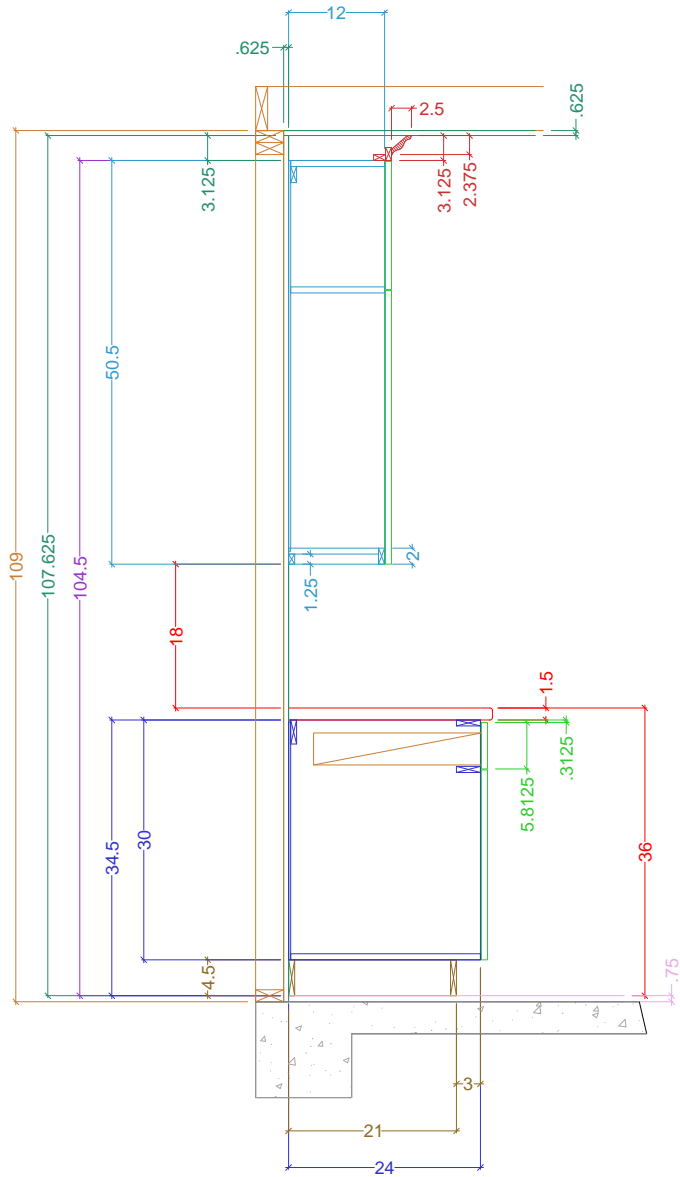

### Legend

- Wall Veneer
- Framing
- Base Cabinetry
- Upper Cabinetry
- Full-height Cabinetry
- Doors/DWR Fronts
- Counters
- Casings & Mouldings
- Electrical
- Plumbing - Waste
- Plumbing - Supply
- Plumbing - Gas

## Cross Sectional View of Cabinetry Construction

Name: LPD--Braewood

Scale: 3/8" = 1' 0"

Dr. by: Brian

Project: KITCHEN Cabinetry

PREV: 7/15

Date: 07.16.2019

Size: 'A' 8.5" x 11"