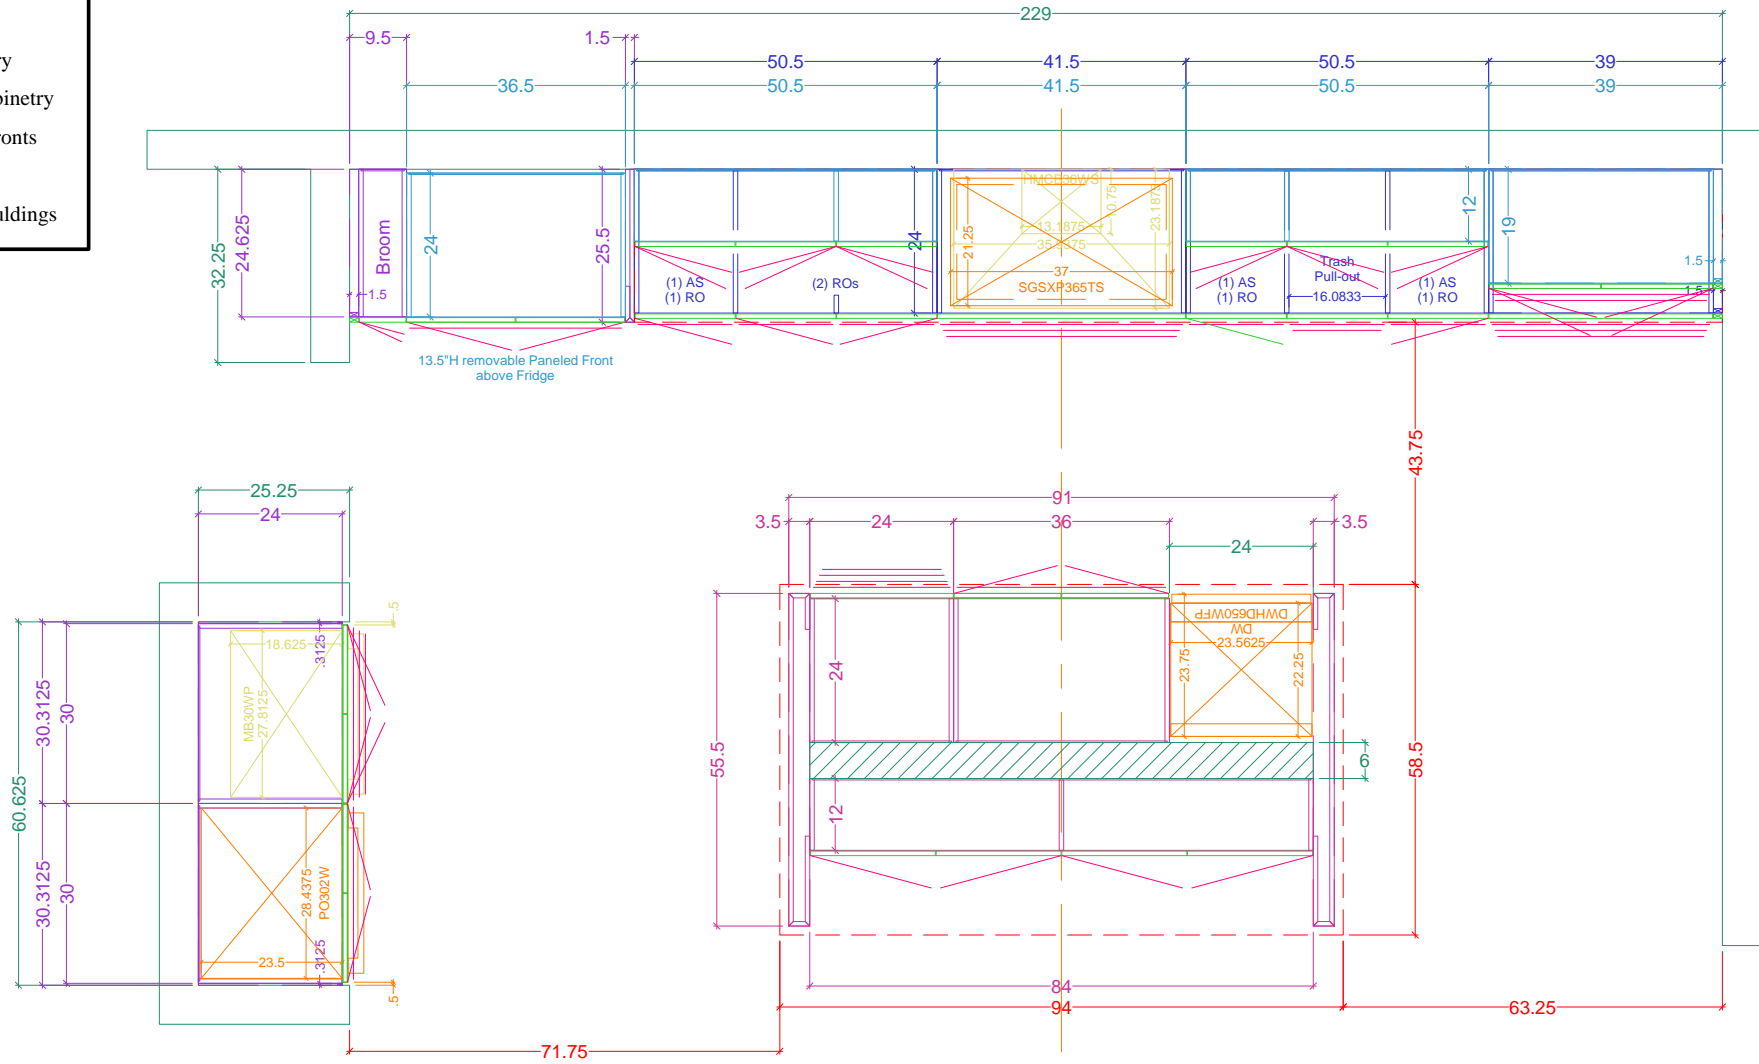

Legend

- Wall Veneer
- Framing
- Base Cabinetry
- Upper Cabinetry
- Full-height Cabinetry
- Doors/DWR Fronts
- Counters
- Casings & Mouldings

PLAN View - (all) CABINETRY

Name: LPD--Braewood

Scale: 3/8" = 1' 0"

Size: 'A' 8.5" x 11"

Project: KITCHEN Cabinetry

PREV: 7/17

Dr. by: Brian

Date: 07.20.2019