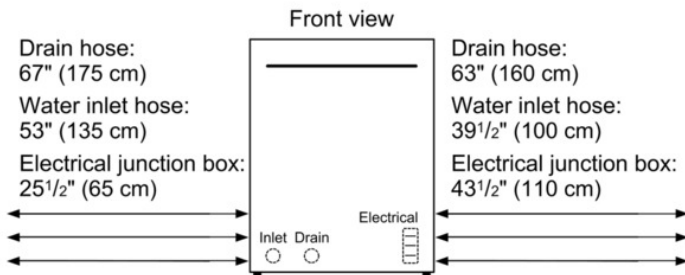

24" Bar Handle Dishwasher

800 Series- Stainless steel

SHX68T55UC

All connections at the rear of the appliance.
 Extensions for drain hose available as accessory.
 Electrical cable for outlet connection (3 pin plug) available as accessory.

Features

Leak Protection System	
ChildLock	No
Water softener	No
Upper Rack	
Adjustable upper rack	Rackmatic 3-stage
Upper rack cup shelf	2
Lower Rack	
Lower rack cup shelf	
3rd Rack	3rd Rack 1.0
Silverware basket	Standard
Optional accessories	SGZ1010UC, SMZ4000UC, SMZ5002UC, SMZPC002UC
Remaining Time Projection	No

Technical Specification

UPC code	825225905035
Panel ready	No
Alternative colors available	SHX68T52UC, SHX68T56UC
Silence level (dBA)	44
Watts (W)	1300
Current (A)	12
Volts (V)	120
Frequency (Hz)	60
Energy Consumption (kWh/yr)	259
Energy Star® qualified	Yes
NSF certified	Yes
Plug type	fixed connection
Power cord length (in)	43 1/2"
Length outlet hose (in)	67 "
Length inlet hose (in)	53"
Required cutout size (HxWxD) (in)	33 7/8 " x 23 5/8 " x 24 "
Product packaging dimensions (HxWxD) (in)	35 3/4" x 26" x 29 5/16"
Net weight (lbs)	91
Gross weight (lbs)	101
Adjustable feet	Yes - front only
Tub material	Stainless steel
Tub type	TallTub
ADA Compliant	No
Number of place settings	15

Notes: All height, width and depth dimensions are shown in inches. *Please refer to installation instructions prior to making cutout. BSH reserves the absolute and unrestricted right to change product materials and specifications, at any time, without notice. Consult the product's installation instructions for final dimensional data and other details. Applicable product warranty can be found in a accompanying product literature or you may contact your account manager for further details.