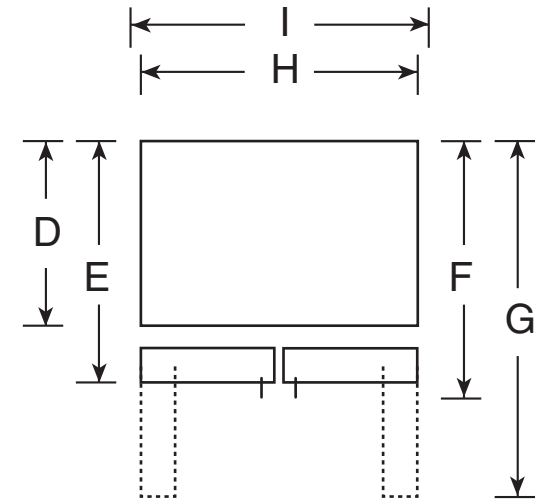

PYE22PMK/PSK

GE Profile™ Series ENERGY STAR® 22.2 Cu. Ft. Counter-Depth French-Door Refrigerator

DIMENSIONS AND INSTALLATION INFORMATION (IN INCHES)

Overall Dimensions	Height to top of door (in.) A	70-1/2
	Height to top of hinge (in.) B	69-7/8
	Height to top of case (in.) C	69
	Case depth without door (in.) D	24-3/8
	Case depth less door handle (in.) E	29-3/4
	Case depth with door handle (in.) F	31-1/4
	Depth with fresh food door open 90° (in.) G	43-3/8
	Width (in.) H	35-3/4
	Width with door open 90° inc. door handle (in.) I	44-5/8
Air	Each side (in.)	1/8
	Top (in.)	1
	Back (in.)	2

PYE22PMK/PSK

GE Profile™ Series ENERGY STAR® 22.2 Cu. Ft. Counter-Depth French-Door Refrigerator

FEATURES AND BENEFITS

Counter-depth design - Offers a built-in look by fitting nearly flush with surrounding cabinetry