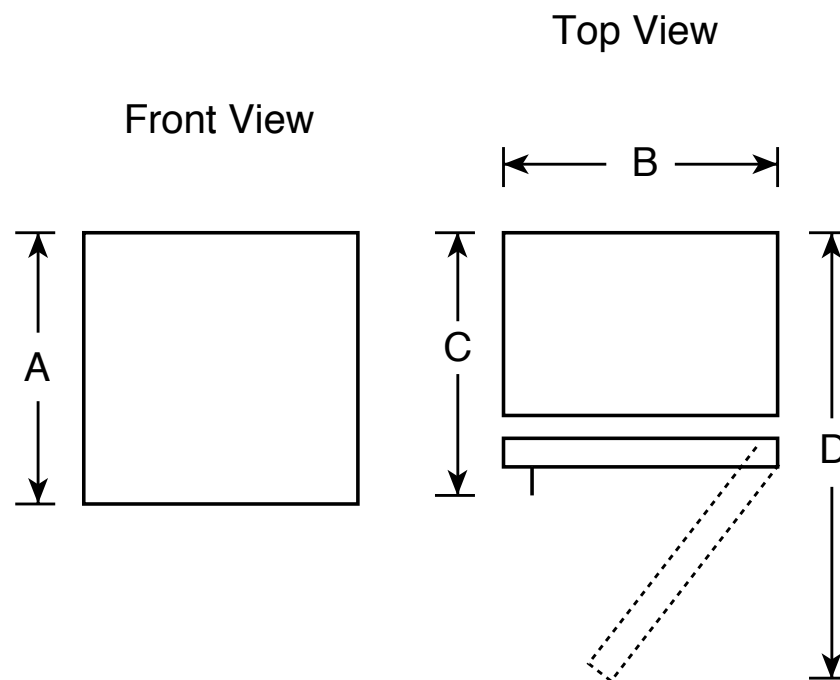

PCR06WAT

GE Profile™ Wine Center

Dimensions and Installation Information (in inches)

Overall Dimensions	Height (in.) A	34-1/8
	Width (in.) B	23-3/4
	Depth with handle (in.) C	25
	Depth with door open 90° (in.) D	45-1/4
Air Clearances	Each side (in.)	0
	Top (in.)	0
	Back (in.)	0