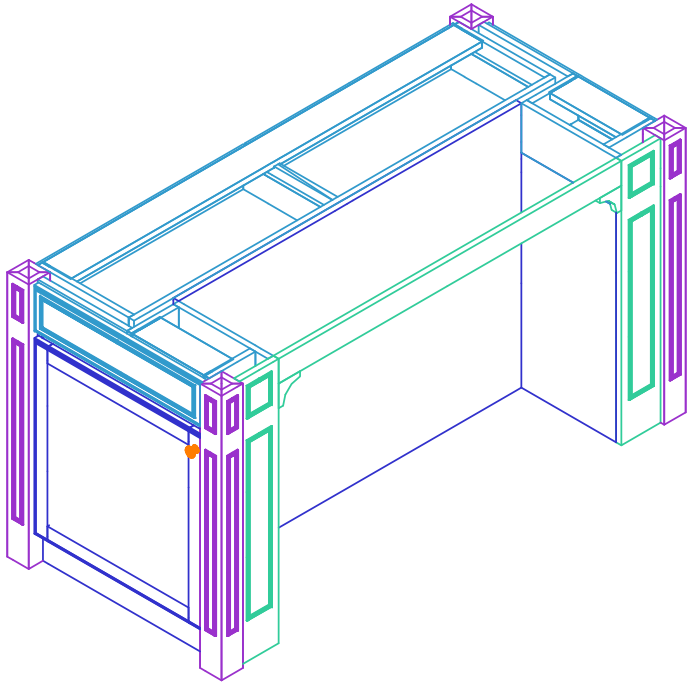

Important.
Both Sides

Start here.
Confirm Location

Center of Column
107 3/4" from Far Wall

Center of Column
65" from Sink Wall

Island Assembly -- Location and Base Cabinets

Name: Dorini--Merlo

Scale:

Size: 'A' 8.5" x 11"

Dr. by: Brian

Project: KITCHEN -- Island

REV:

Date: 03.24.2014

Secure other Columns

Valance aligns with
Backs of Cabinets

Island Assembly -- Valance and Remaining Columns

Name: Dorini--Merlo
Project: KITCHEN -- Island

Scale:
REV:

Size: 'A' 8.5" x 11"
Dr. by: Brian
Date: 03.24.2014

Position Upper Boxes

1 3/8"W x 5/8"T Ribbon
with 5/16"R

1 3/8"W x 5/8"T Ribbon
with 5/16"R

5/8" Half-Round Ribbon
everywhere else

No Applied Base Moulding at Toe Kicks

Island Assembly -- Uppers and Mouldings

Name: Dorini--Merlo

Scale:

Size: 'A' 8.5" x 11"

Project: KITCHEN -- Island

REV:

Dr. by: Brian

Date: 03.24.2014