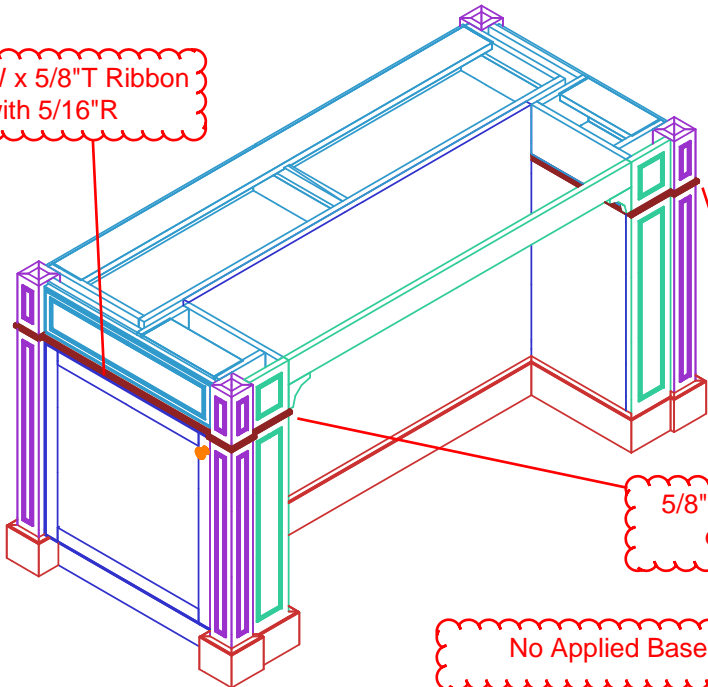

Important.
Both Sides

Start here.
Confirm Location

Center of Column
107 3/4" from Far Wall

Center of Column
65" from Sink Wall

Island Assembly -- Location and Base Cabinets

Name: Dorini--Merlo

Scale:

Size: 'A' 8.5" x 11"

Scale:
REV:

Size: 'A' 8.5" x 11"
Dr. by: Brian
Date: 03.24.2014

Position Upper Boxes

1 3/8"W x 5/8"T Ribbon
with 5/16"R

1 3/8"W x 5/8"T Ribbon
with 5/16"R

5/8" Half-Round Ribbon
everywhere else

No Applied Base Moulding at Toe Kicks

Island Assembly -- Uppers and Mouldings

Name: Dorini--Merlo

Scale:

Size: 'A' 8.5" x 11"

Project: KITCHEN -- Island

REV:

Dr. by: Brian

Date: 03.24.2014