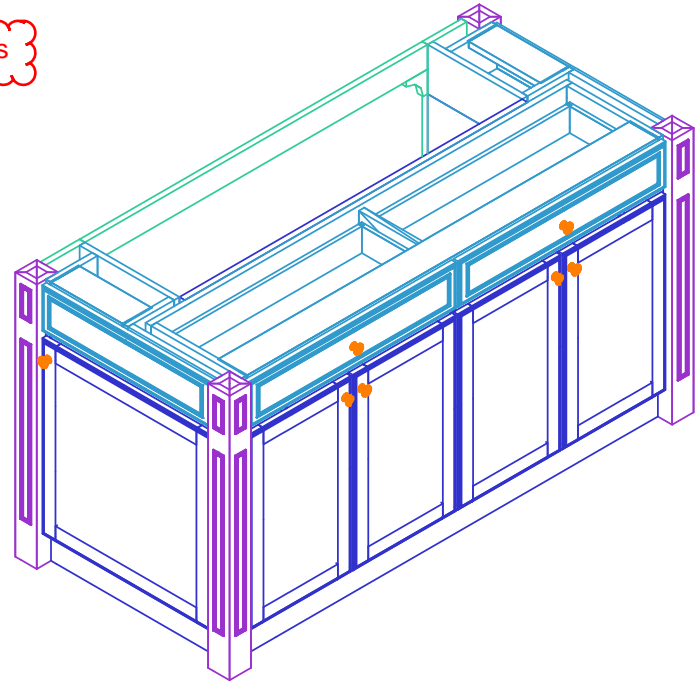

Important.
Both Sides

Start here.
Confirm Location

Center of Column
107 3/4" from Far Wall

Center of Column
65" from Sink Wall

Island Assembly -- Location and Base Cabinets

Name: Dorini--Merlo

Scale:

Size: 'A' 8.5" x 11"

Dr. by: Brian

Project: KITCHEN -- Island

REV:

Date: 03.24.2014

Secure other Columns

Valance aligns with
Backs of Cabinets

Island Assembly -- Valance and Remaining Columns

Name: Dorini--Merlo
Project: KITCHEN -- Island

Scale:
REV:

Size: 'A' 8.5" x 11"
Dr. by: Brian
Date: 03.24.2014

Position Upper Boxes

1 3/8"W x 5/8"T Ribbon
with 5/16"R

1 3/8"W x 5/8"T Ribbon
with 5/16"R

5/8" Half-Round Ribbon
everywhere else

No Applied Base Moulding at Toe Kicks

Island Assembly -- Uppers and Mouldings

Name: Dorini--Merlo

Scale:

Size: 'A' 8.5" x 11"

Project: KITCHEN -- Island

REV:

Dr. by: Brian

Date: 03.24.2014