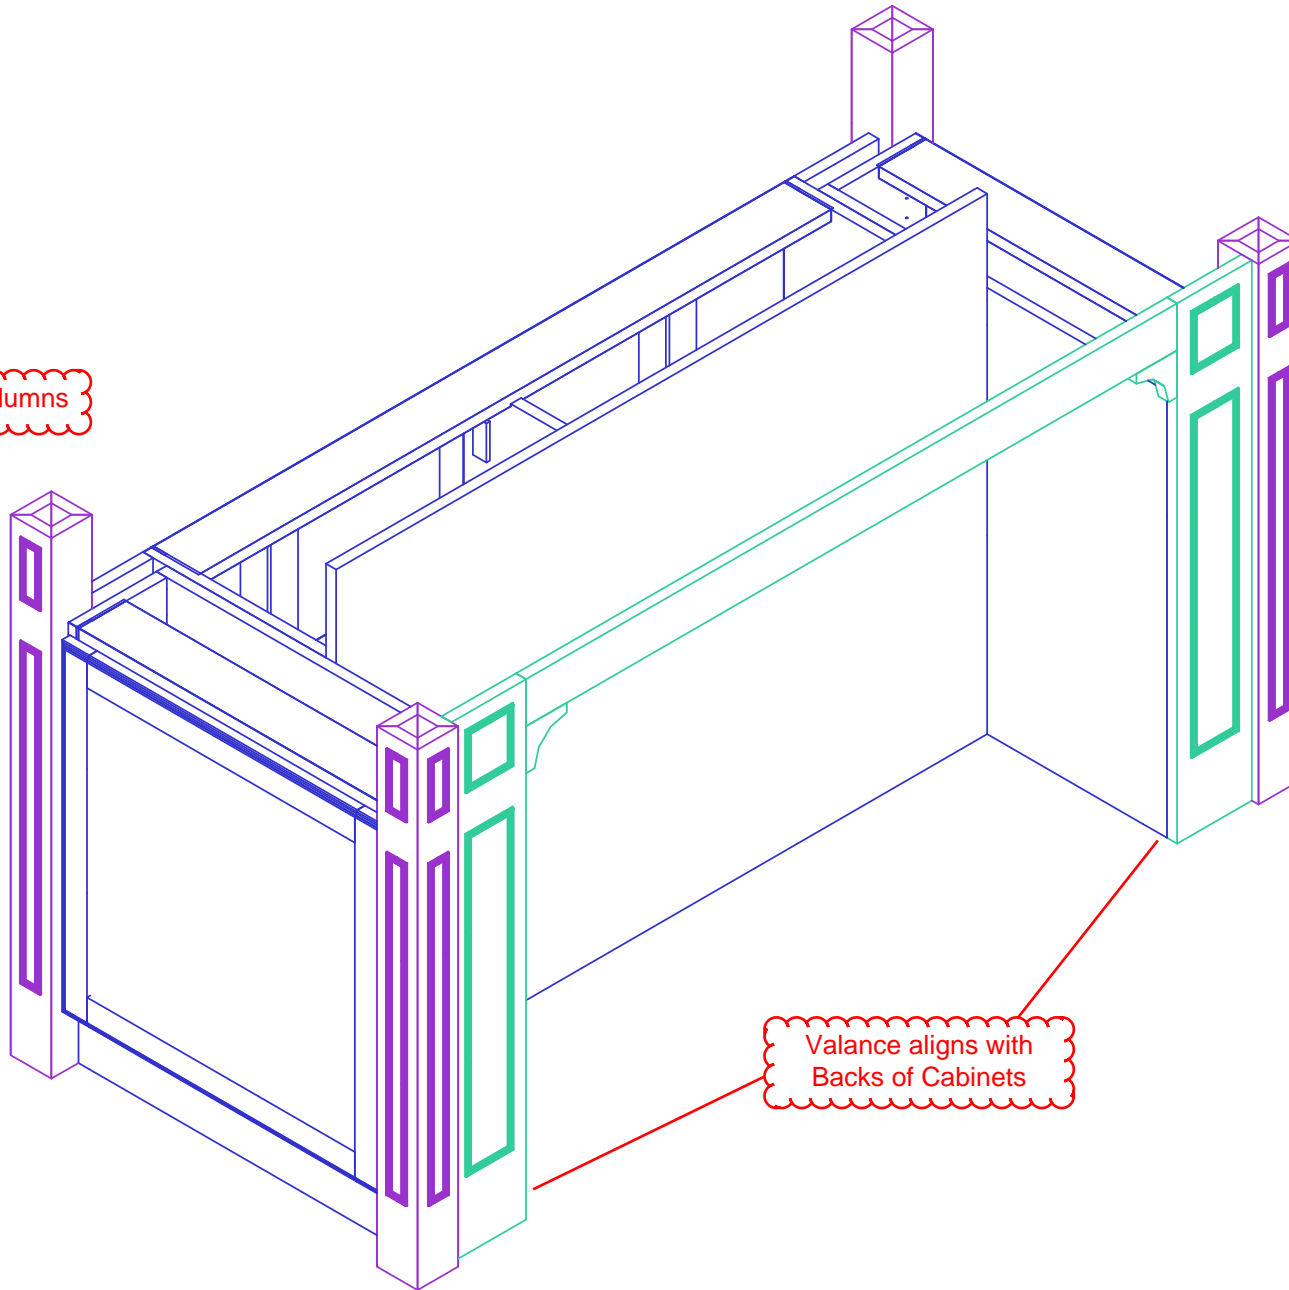

Important.
Both Sides

Start here.
Confirm Location

Center of Column
107 3/4" from Far Wall

Center of Column
65" from Sink Wall

Island Assembly -- Location and Base Cabinets

Name: Dorini--Merlo

Scale:

Size: 'A' 8.5" x 11"

Dr. by: Brian

Project: KITCHEN -- Island

REV:

Date: 03.24.2014

Secure other Columns

Valance aligns with
Backs of Cabinets

Island Assembly -- Valance and Remaining Columns

Name: Dorini--Merlo
Project: KITCHEN -- Island

Scale:
REV:

Size: 'A' 8.5" x 11"
Dr. by: Brian
Date: 03.24.2014

Position Upper Boxes

1 3/8"W x 5/8"T Ribbon
with 5/16"R

1 3/8"W x 5/8"T Ribbon
with 5/16"R

5/8" Half-Round Ribbon
everywhere else

No Applied Base Moulding at Toe Kicks

Island Assembly -- Uppers and Mouldings

Name: Dorini--Merlo

Scale:

Size: 'A' 8.5" x 11"

Project: KITCHEN -- Island

REV:

Dr. by: Brian

Date: 03.24.2014