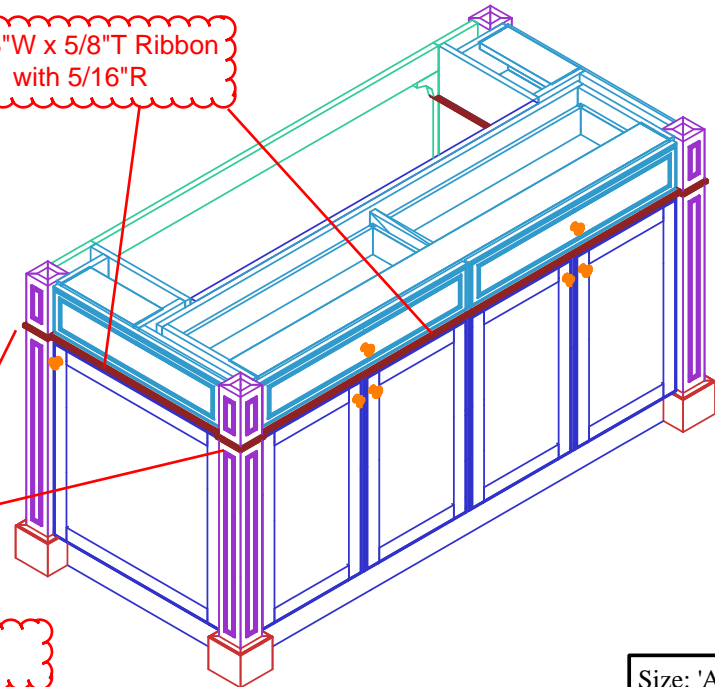

Important.
Both Sides

Start here.
Confirm Location

Center of Column
107 3/4" from Far Wall

Center of Column
65" from Sink Wall

Island Assembly -- Location and Base Cabinets

Name: Dorini--Merlo

Scale:

Size: 'A' 8.5" x 11"

Scale:
REV:

Size: 'A' 8.5" x 11"
Dr. by: Brian
Date: 03.24.2014

Position Upper Boxes

1 3/8"W x 5/8"T Ribbon
with 5/16"R

1 3/8"W x 5/8"T Ribbon
with 5/16"R

5/8" Half-Round Ribbon
everywhere else

No Applied Base Moulding at Toe Kicks

Island Assembly -- Uppers and Mouldings

Name: Dorini--Merlo

Scale:

Size: 'A' 8.5" x 11"

Project: KITCHEN -- Island

REV:

Dr. by: Brian

Date: 03.24.2014