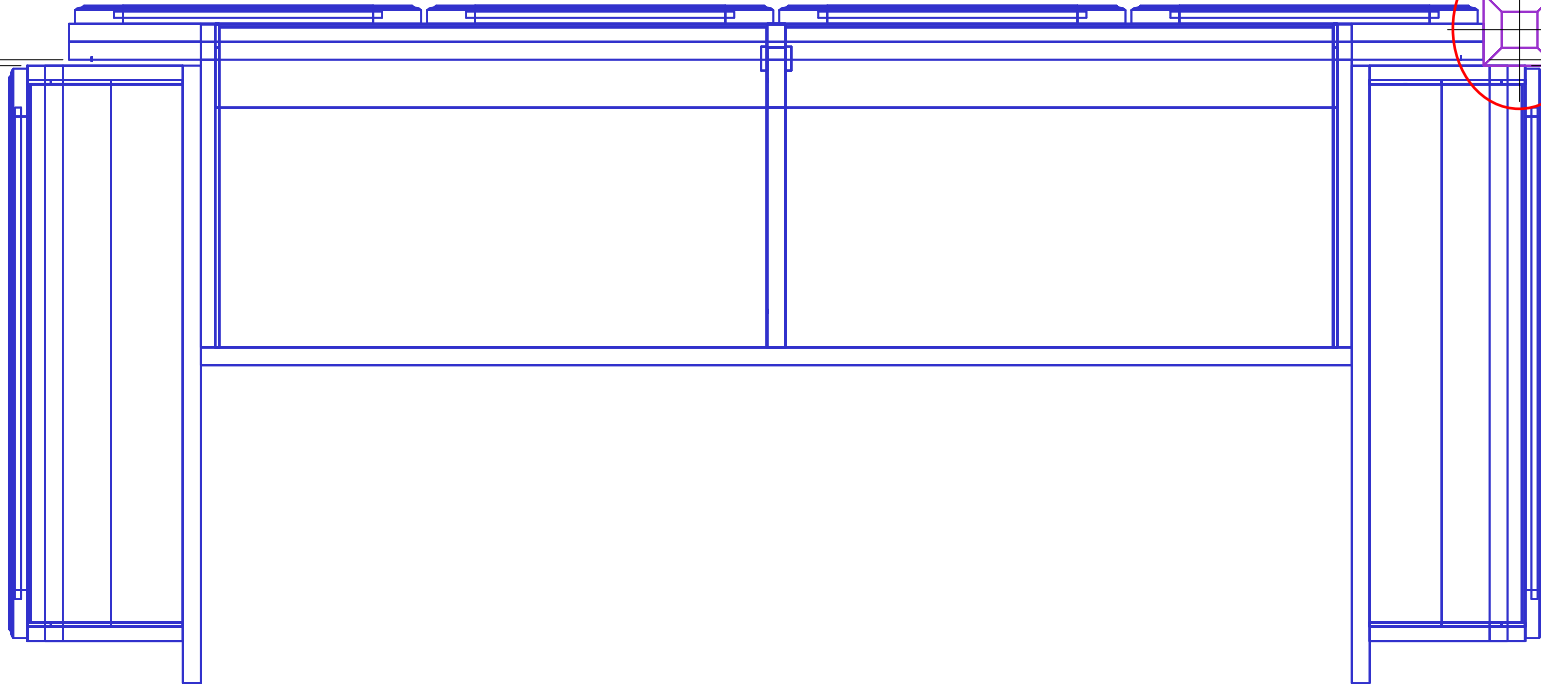

Important.
Both Sides

Start here.
Confirm Location

Center of Column
107 3/4" from Far Wall

Center of Column
65" from Sink Wall

Island Assembly -- Location and Base Cabinets

Name: Dorini--Merlo

Scale:

Size: 'A' 8.5" x 11"

Dr. by: Brian

Project: KITCHEN -- Island

REV:

Date: 03.24.2014

Secure other Columns

Valance aligns with
Backs of Cabinets

Island Assembly -- Valance and Remaining Columns

Name: Dorini--Merlo
Project: KITCHEN -- Island

Scale:
REV:

Size: 'A' 8.5" x 11"
Dr. by: Brian
Date: 03.24.2014

Position Upper Boxes

1 3/8"W x 5/8"T Ribbon
with 5/16"R

1 3/8"W x 5/8"T Ribbon
with 5/16"R

5/8" Half-Round Ribbon
everywhere else

No Applied Base Moulding at Toe Kicks

Island Assembly -- Uppers and Mouldings

Name: Dorini--Merlo

Scale:

Size: 'A' 8.5" x 11"

Project: KITCHEN -- Island

REV:

Dr. by: Brian

Date: 03.24.2014