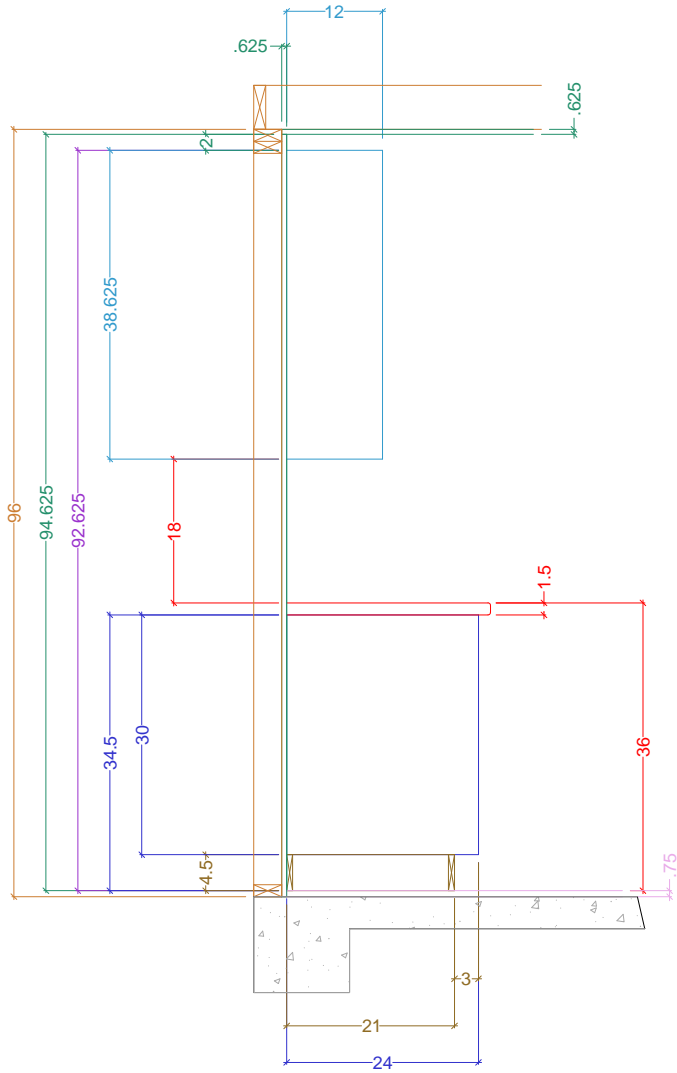

Legend

- Wall Veneer
- Framing
- Base Cabinetry
- Upper Cabinetry
- Full-height Cabinetry
- Doors/DWR Fronts
- Counters
- Casings & Mouldings

PLAN View -- the CABINETs

Name: Dutton--Maddison

Scale: 3/8" = 1' 0"

Size: 'A' 8.5" x 11"

Project: KITCHEN Cabinetry

PREV:

Dr. by: Brian

Date: 03.09.2021

Legend

- Wall Veneer
- Framing
- Base Cabinetry
- Upper Cabinetry
- Full-height Cabinetry
- Doors/DWR Fronts
- Counters
- Casings & Mouldings

Cross-Sectional View of Cabinetry Construction

Name: Dutton--Maddison

Scale: 1/2" = 1' 0"

Dr. by: Brian

Project: KITCHEN Cabinetry

PREV:

Date: 03.09.2021

Size: 'A' 8.5" x 11"