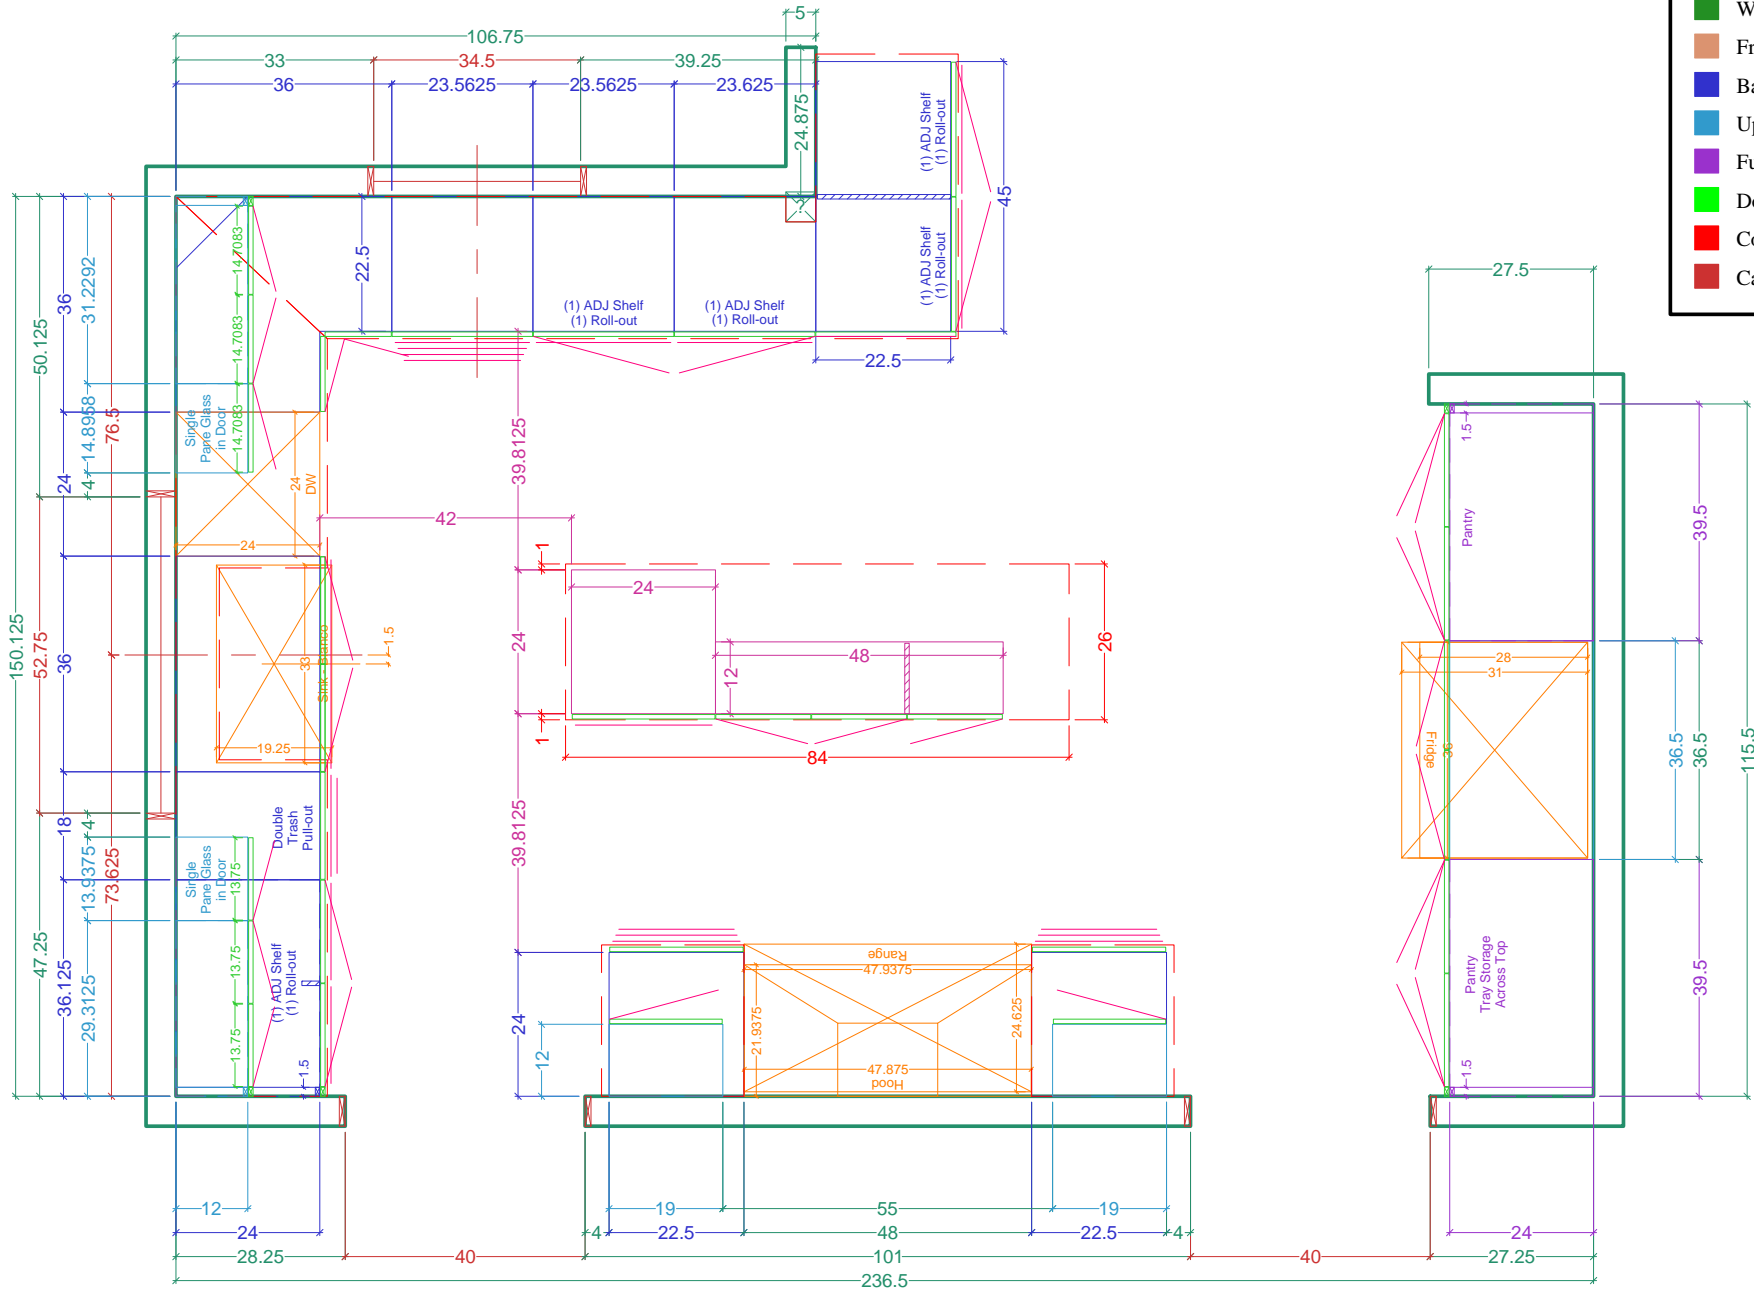

Legend

- Wall Veneer
- Framing
- Base Cabinetry
- Upper Cabinetry
- Full-height Cabinetry
- Doors/DWR Fronts
- Counters
- Casings & Mouldings

PLAN View -- the CABINETs

Name: Dutton--Maddison

Scale: 3/8" = 1' 0"

Size: 'A' 8.5" x 11"

Project: KITCHEN Cabinetry

PREV:

Dr. by: Brian

Date: 03.09.2021

Legend

- Wall Veneer
- Framing
- Base Cabinetry
- Upper Cabinetry
- Full-height Cabinetry
- Doors/DWR Fronts
- Counters
- Casings & Mouldings

Cross-Sectional View of Cabinetry Construction

Name: Dutton--Maddison

Scale: 1/2" = 1' 0"

Dr. by: Brian

Project: KITCHEN Cabinetry

PREV:

Date: 03.09.2021

Size: 'A' 8.5" x 11"