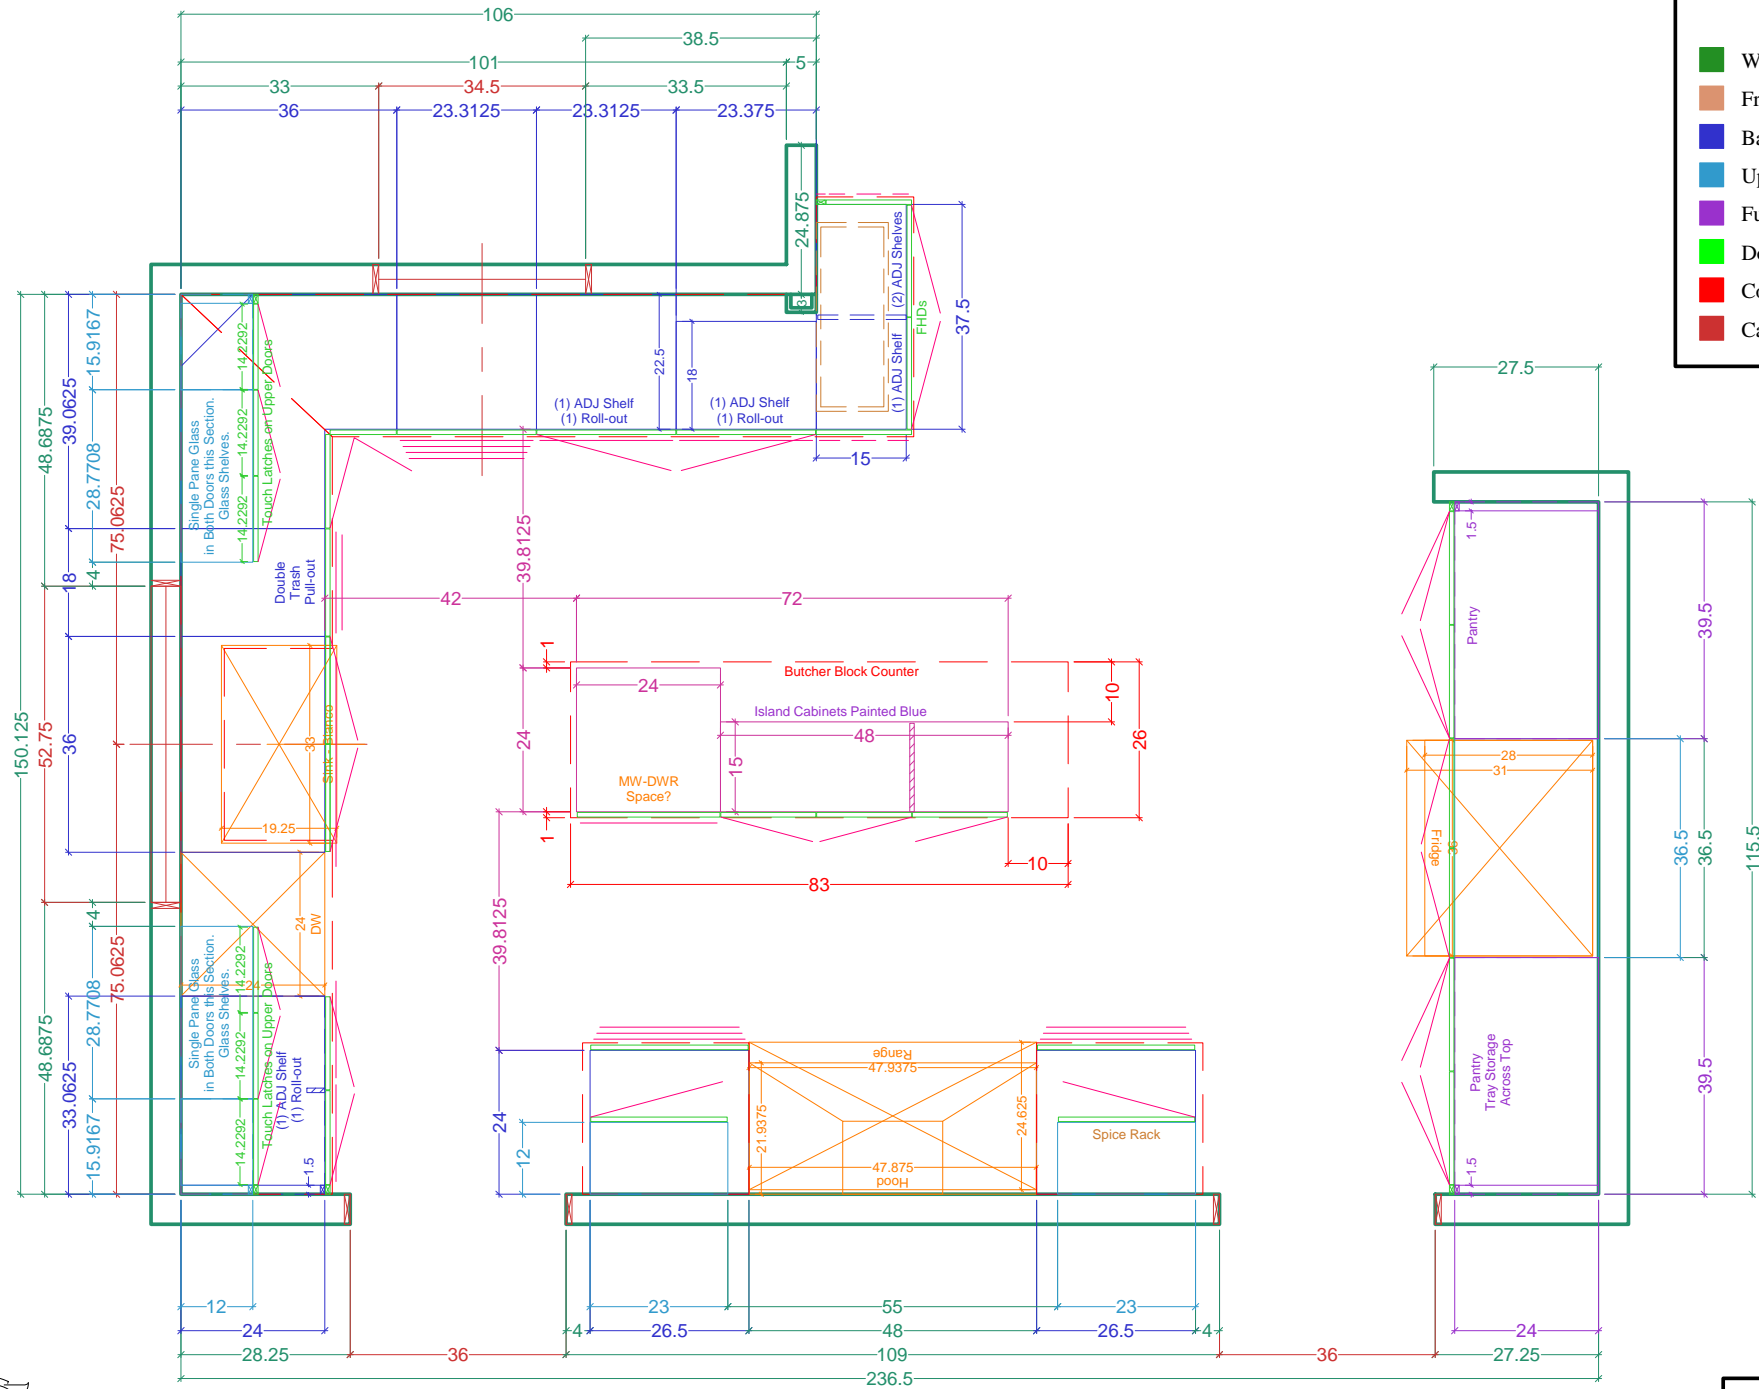

Legend

- Wall Veneer
- Framing
- Base Cabinetry
- Upper Cabinetry
- Full-height Cabinetry
- Doors/DWR Fronts
- Counters
- Casings & Mouldings

PLAN View -- the CABINETs

Name: Dutton--Maddison

Scale: 3/8" = 1' 0"

Dr. by: Brian

Project: KITCHEN Cabinetry

PREV: 3/9,3/23

Date: 03.30.2021

Size: 'A' 8.5" x 11"