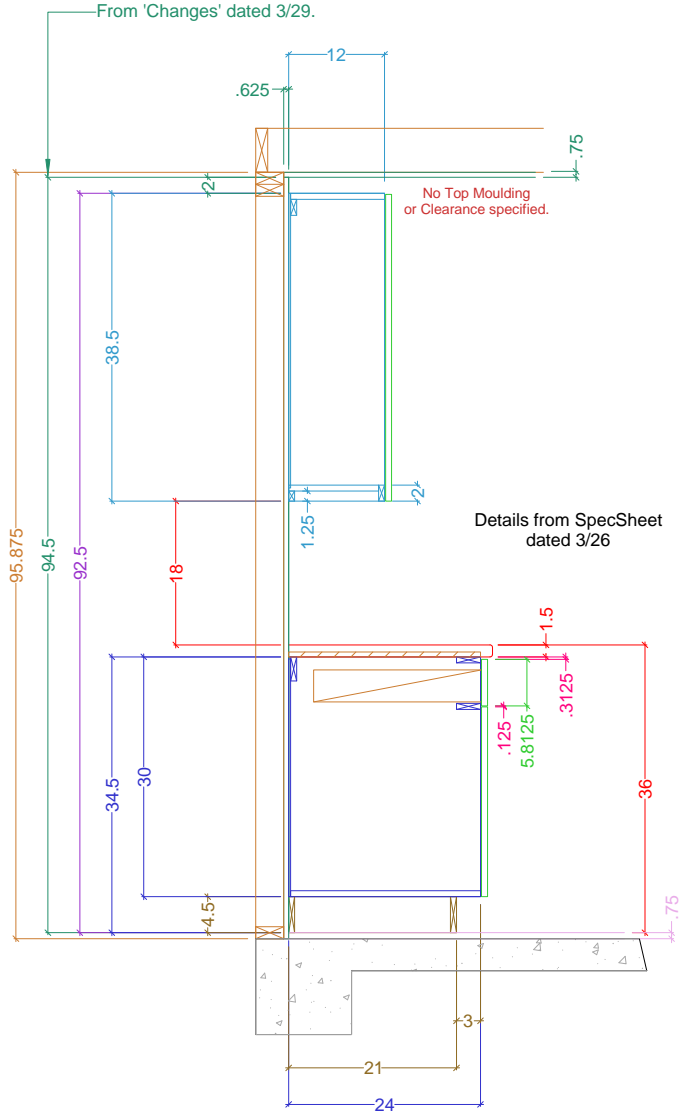

Legend

- Wall Veneer
- Framing
- Base Cabinetry
- Upper Cabinetry
- Full-height Cabinetry
- Doors/DWR Fronts
- Counters
- Casings & Mouldings

Size: 'A' 8.5" x 11"

Cross-Sectional View of Cabinetry Construction

Name: Dutton--Maddison

Scale: 1/2" = 1' 0"

Dr. by: Brian

Project: KITCHEN Cabinetry

PREV: 3/9

Date: 03.30.2021