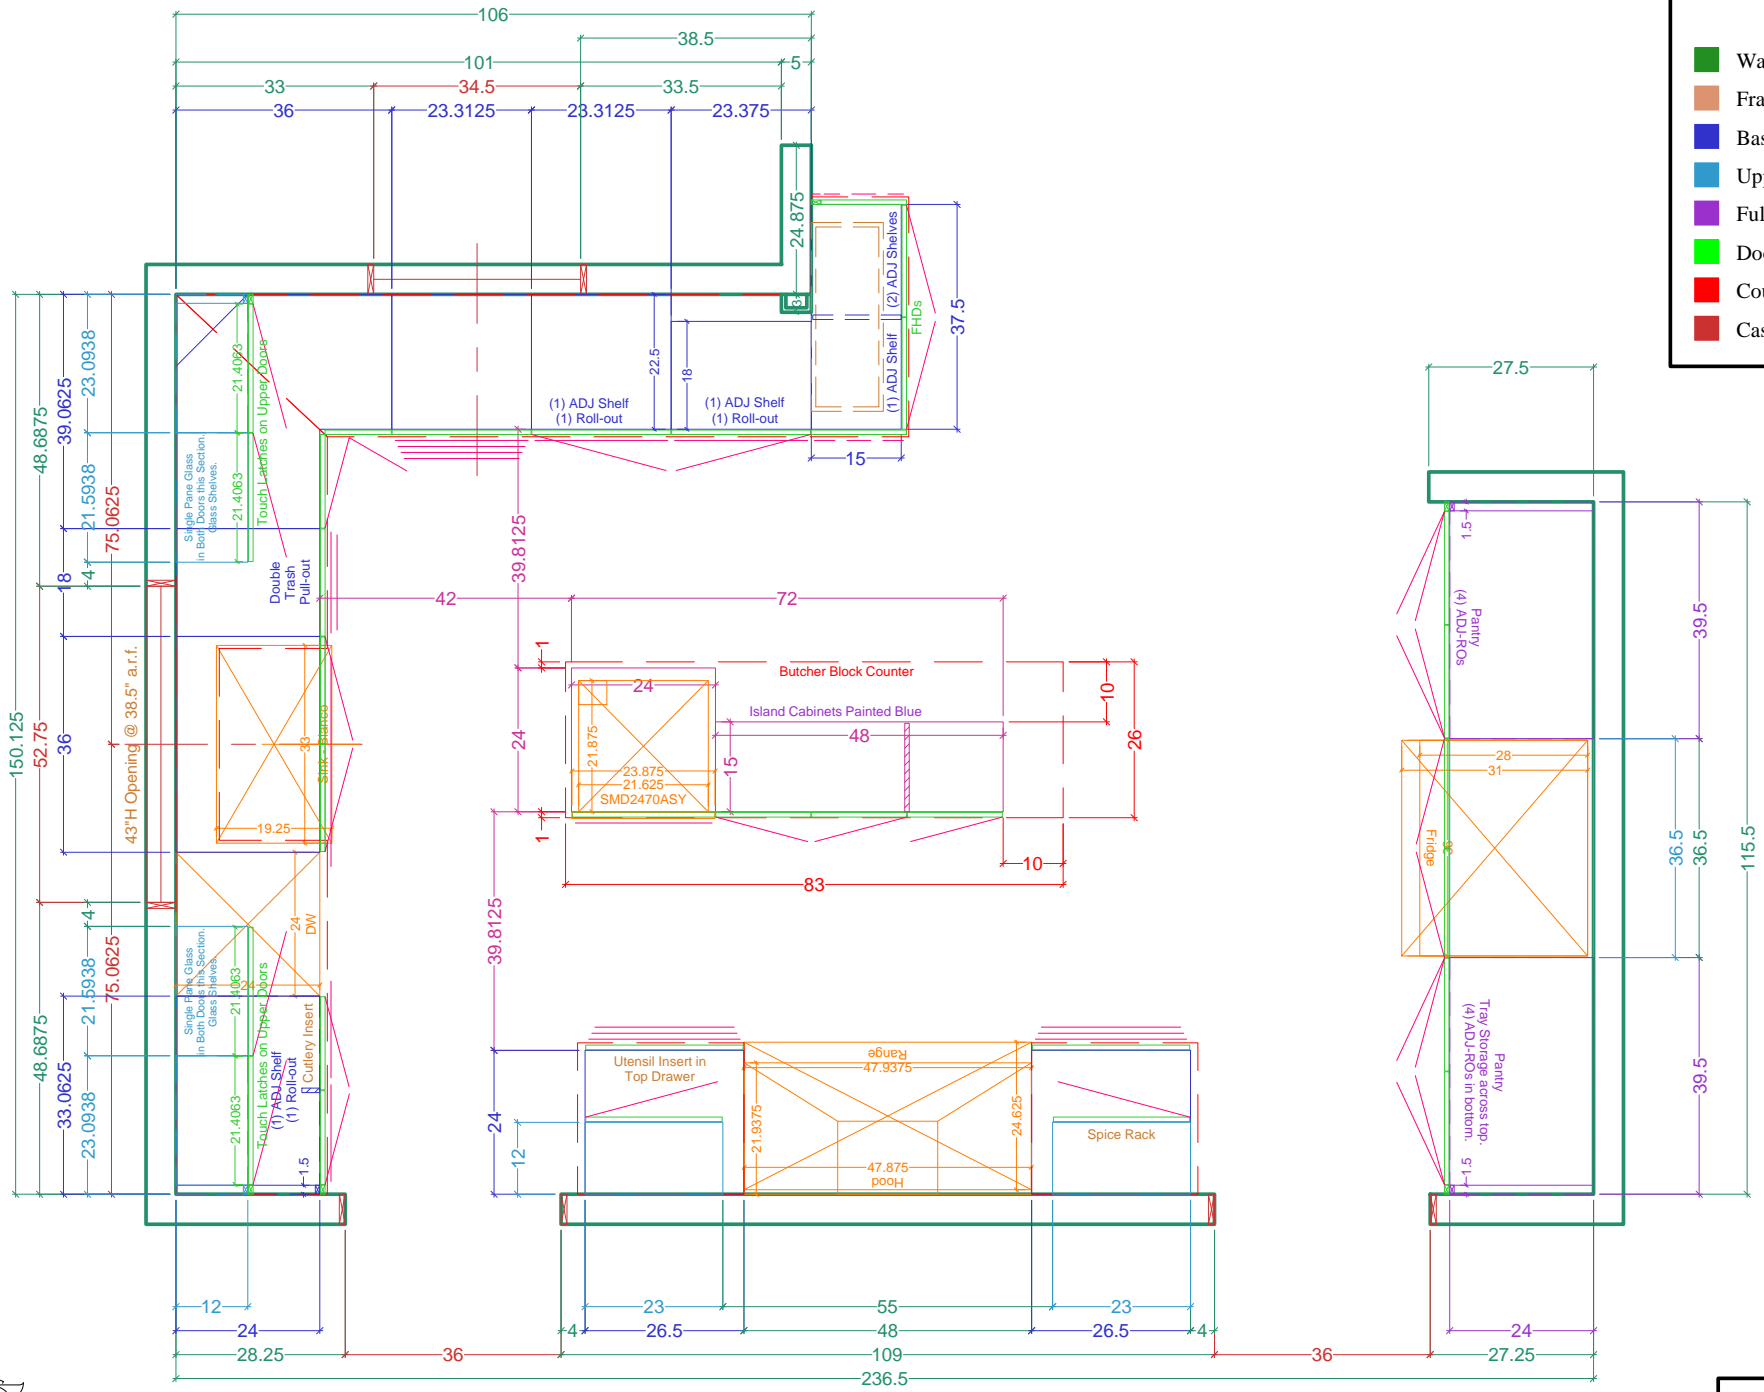

Legend

- Wall Veneer
- Framing
- Base Cabinetry
- Upper Cabinetry
- Full-height Cabinetry
- Doors/DWR Fronts
- Counters
- Casings & Mouldings

PLAN View -- the CABINETs

Name: Dutton--Maddison

Scale: 3/8" = 1' 0"

Dr. by: Brian

Project: KITCHEN Cabinetry

PREV: 3/9,3/23,3/30

Date: 04.07.2021

Size: 'A' 8.5" x 11"