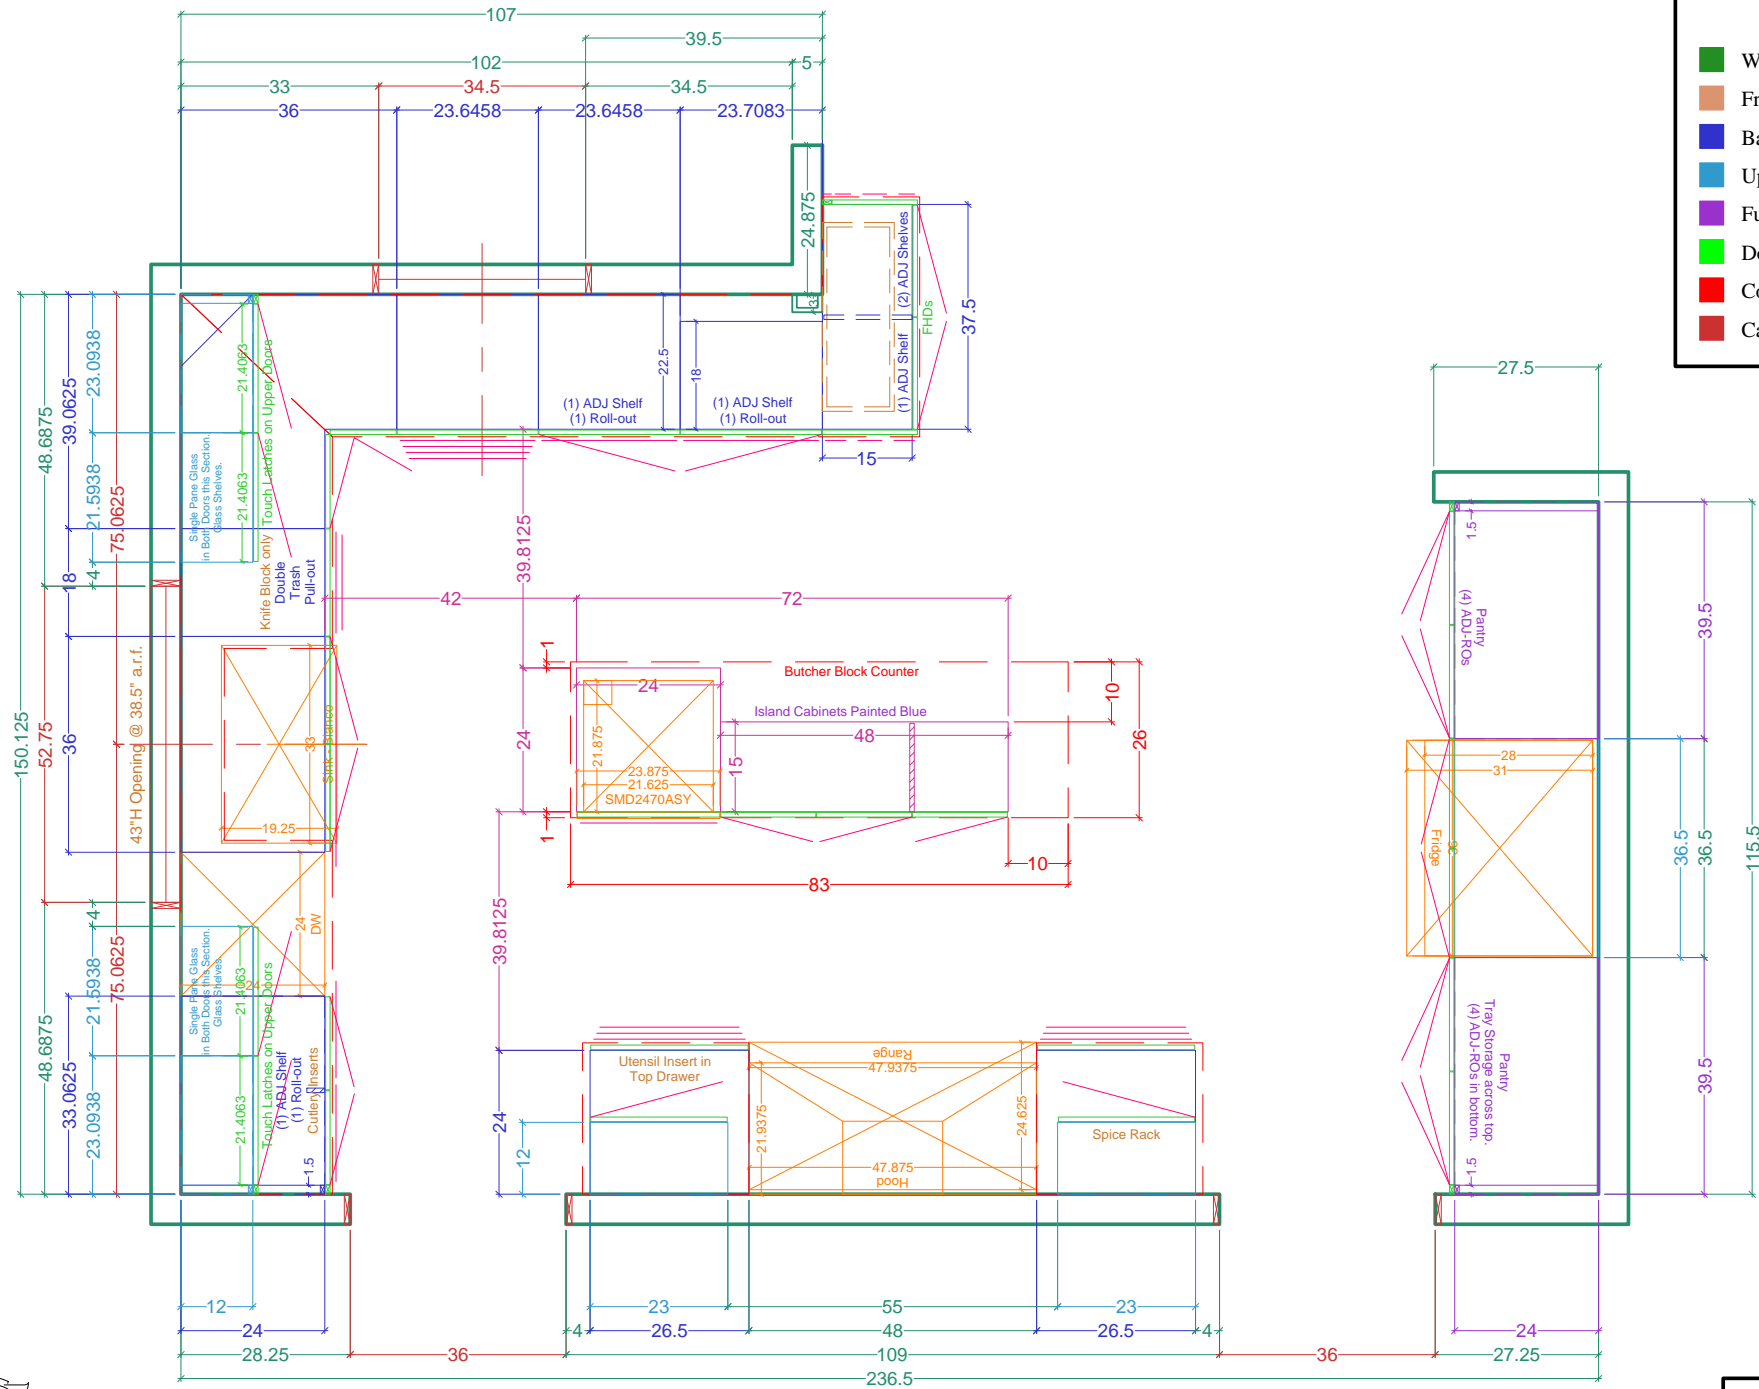

Legend

- Wall Veneer
- Framing
- Base Cabinetry
- Upper Cabinetry
- Full-height Cabinetry
- Doors/DWR Fronts
- Counters
- Casings & Mouldings

PLAN View -- the CABINETs

Name: Dutton--Maddison

Scale: 3/8" = 1' 0"

Dr. by: Brian

Project: KITCHEN Cabinetry

PREV: 3/9,3/23,3/30,4/7

Date: 04.13.2021

Size: 'A' 8.5" x 11"