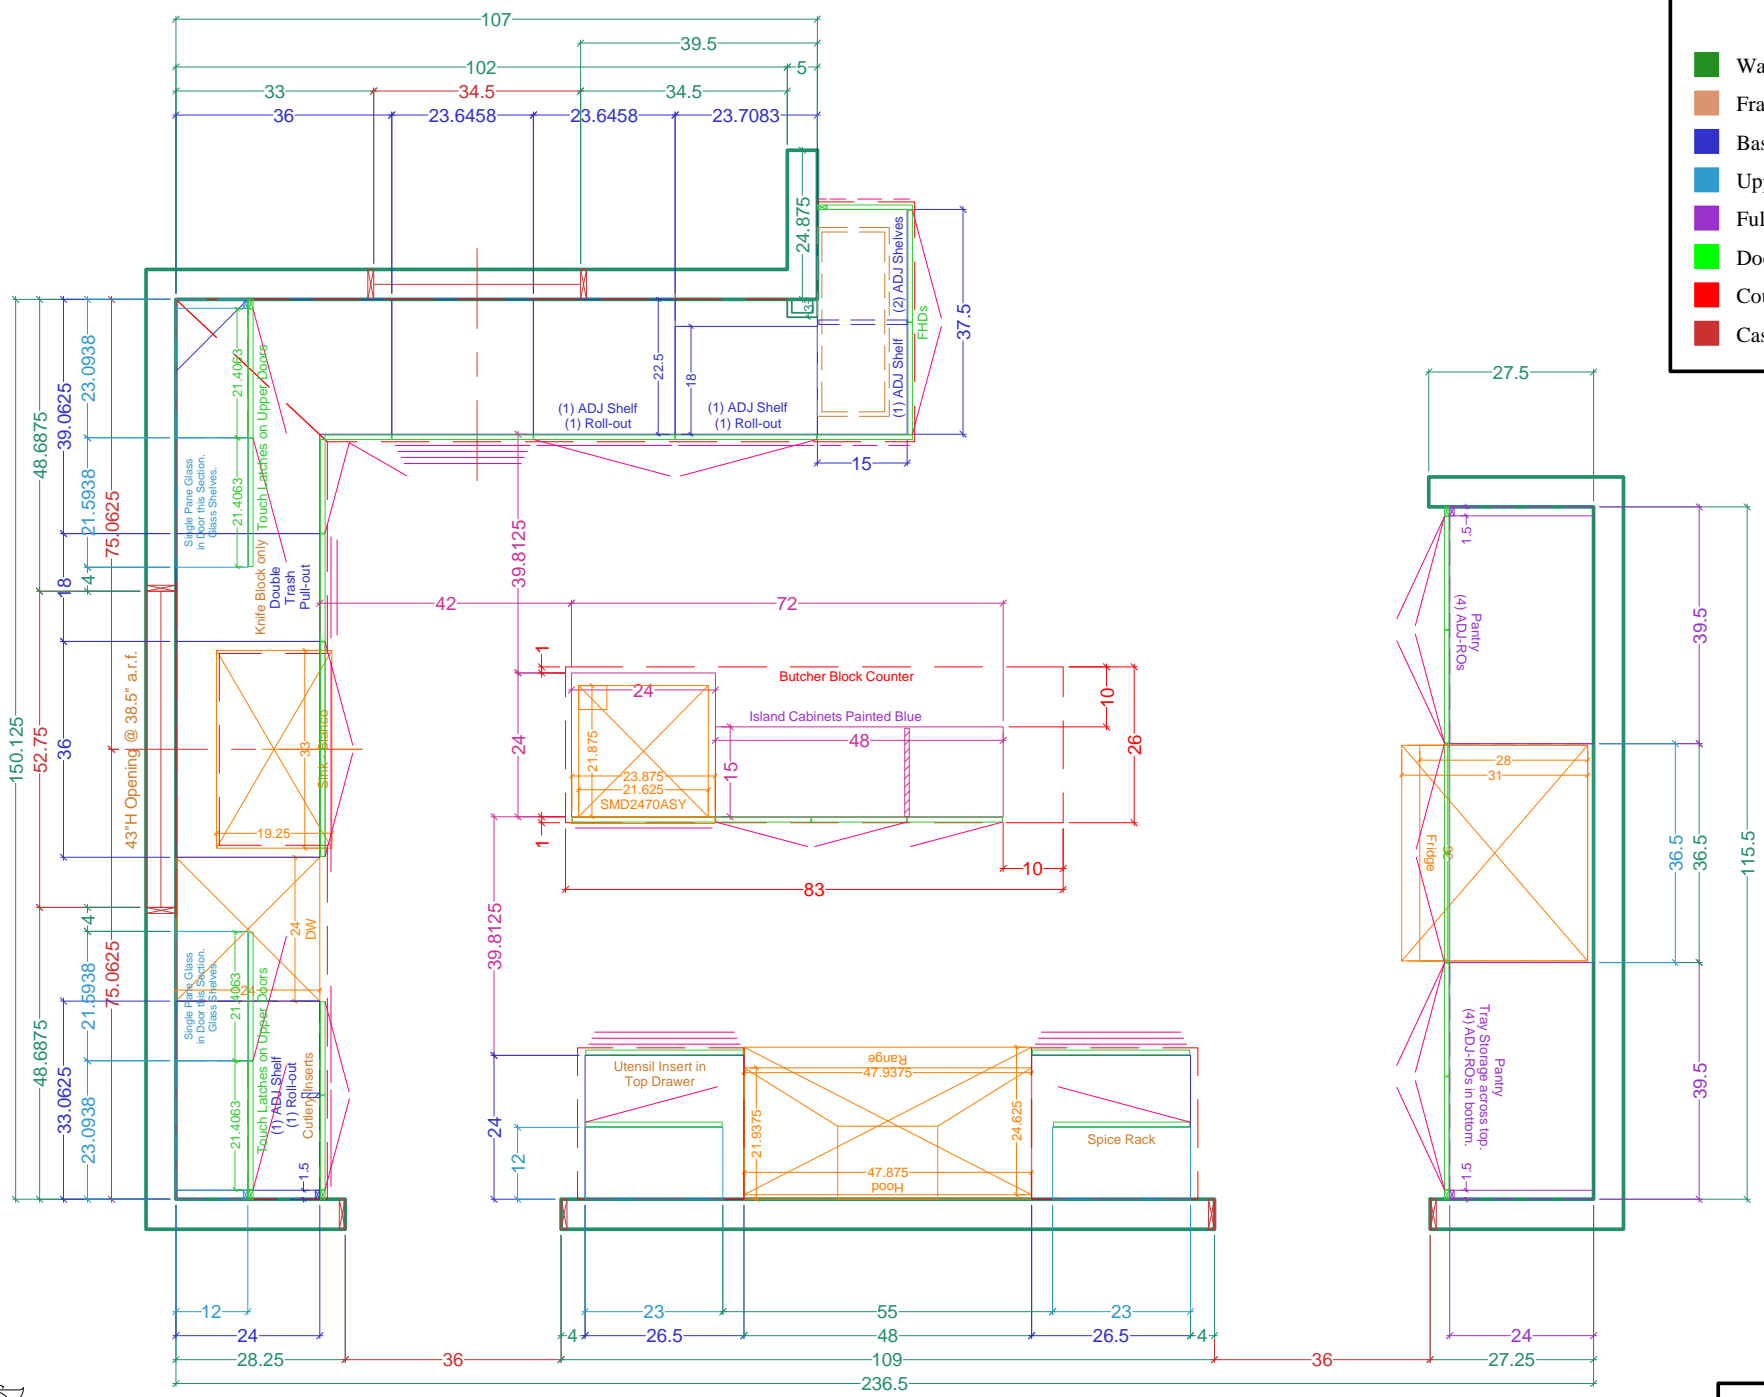

Legend

- Wall Veneer
- Framing
- Base Cabinetry
- Upper Cabinetry
- Full-height Cabinetry
- Doors/DWR Fronts
- Counters
- Casings & Mouldings

PLAN View -- the CABINETs

Name: Dutton--Maddison

Scale: 3/8" = 1' 0"

Dr. by: Brian

Project: KITCHEN Cabinetry

PREV: 3/9,3/23,3/30,4/7

Date: 04.13.2021

Size: 'A' 8.5" x 11"