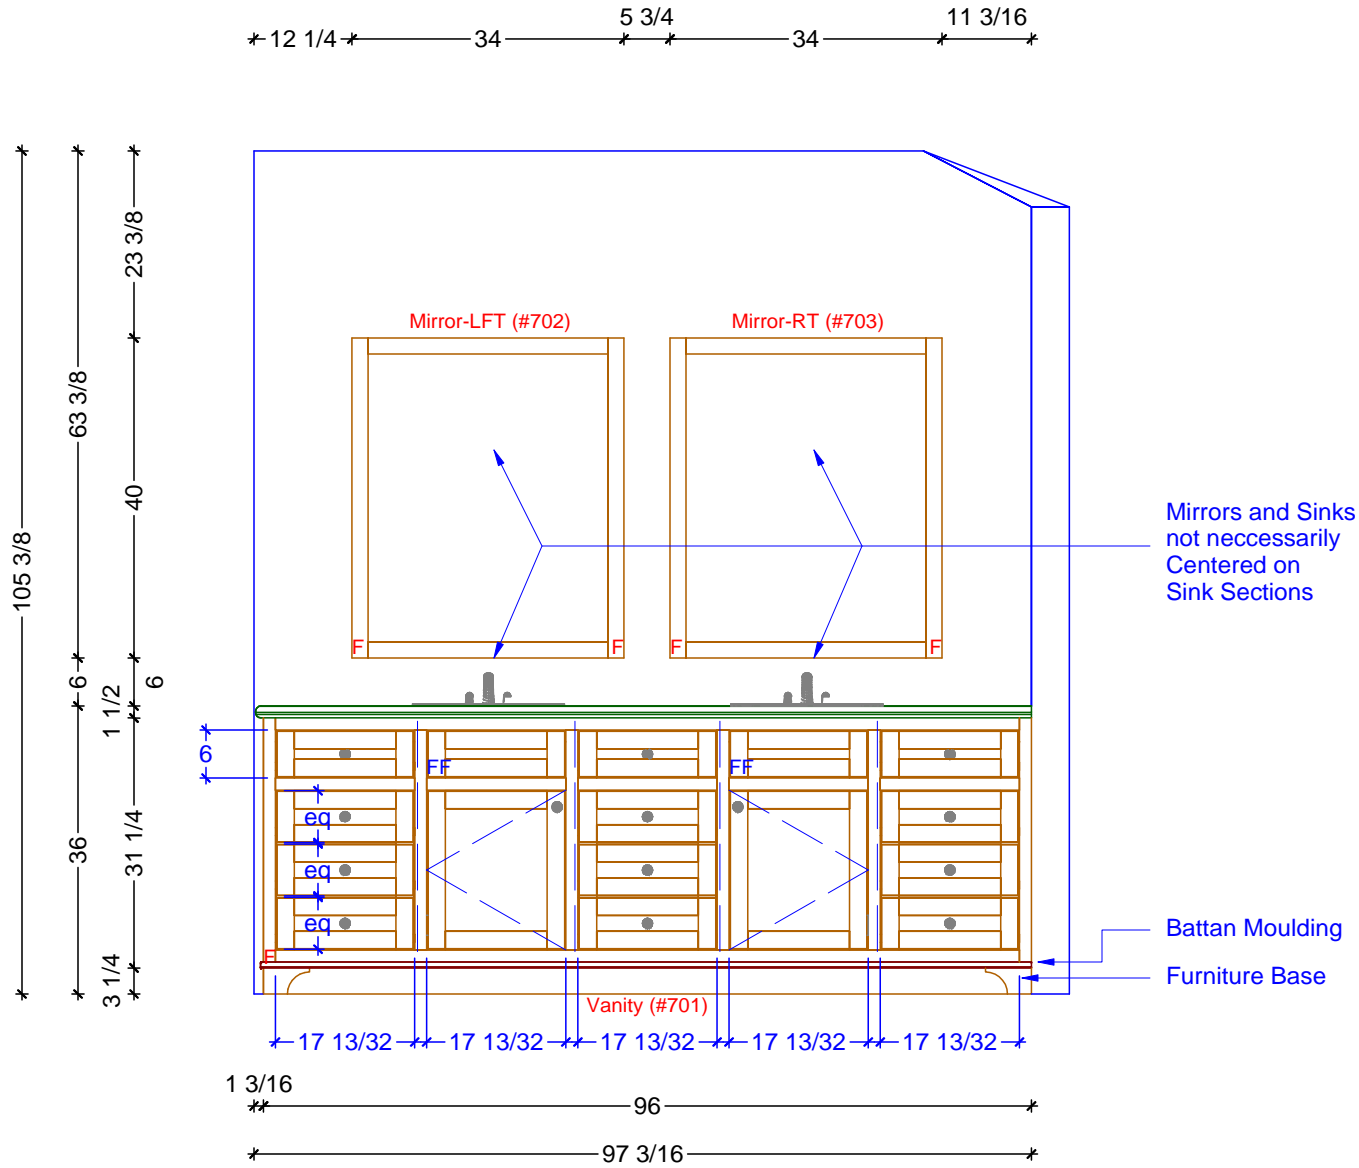

MASTER

Approved _____

Job: Dutton--Taylor_FI-S_3-25_1-5_PG/PG_IntEB:PG

Size: A

Dr By: Brian

11/03/2015

Bm.o

1 BATH-MASTER ELEVATION - WEST
 SCALE: 1/2" = 1' 0"

Size: A

Dr By: Brian

11/03/2015

Rndr