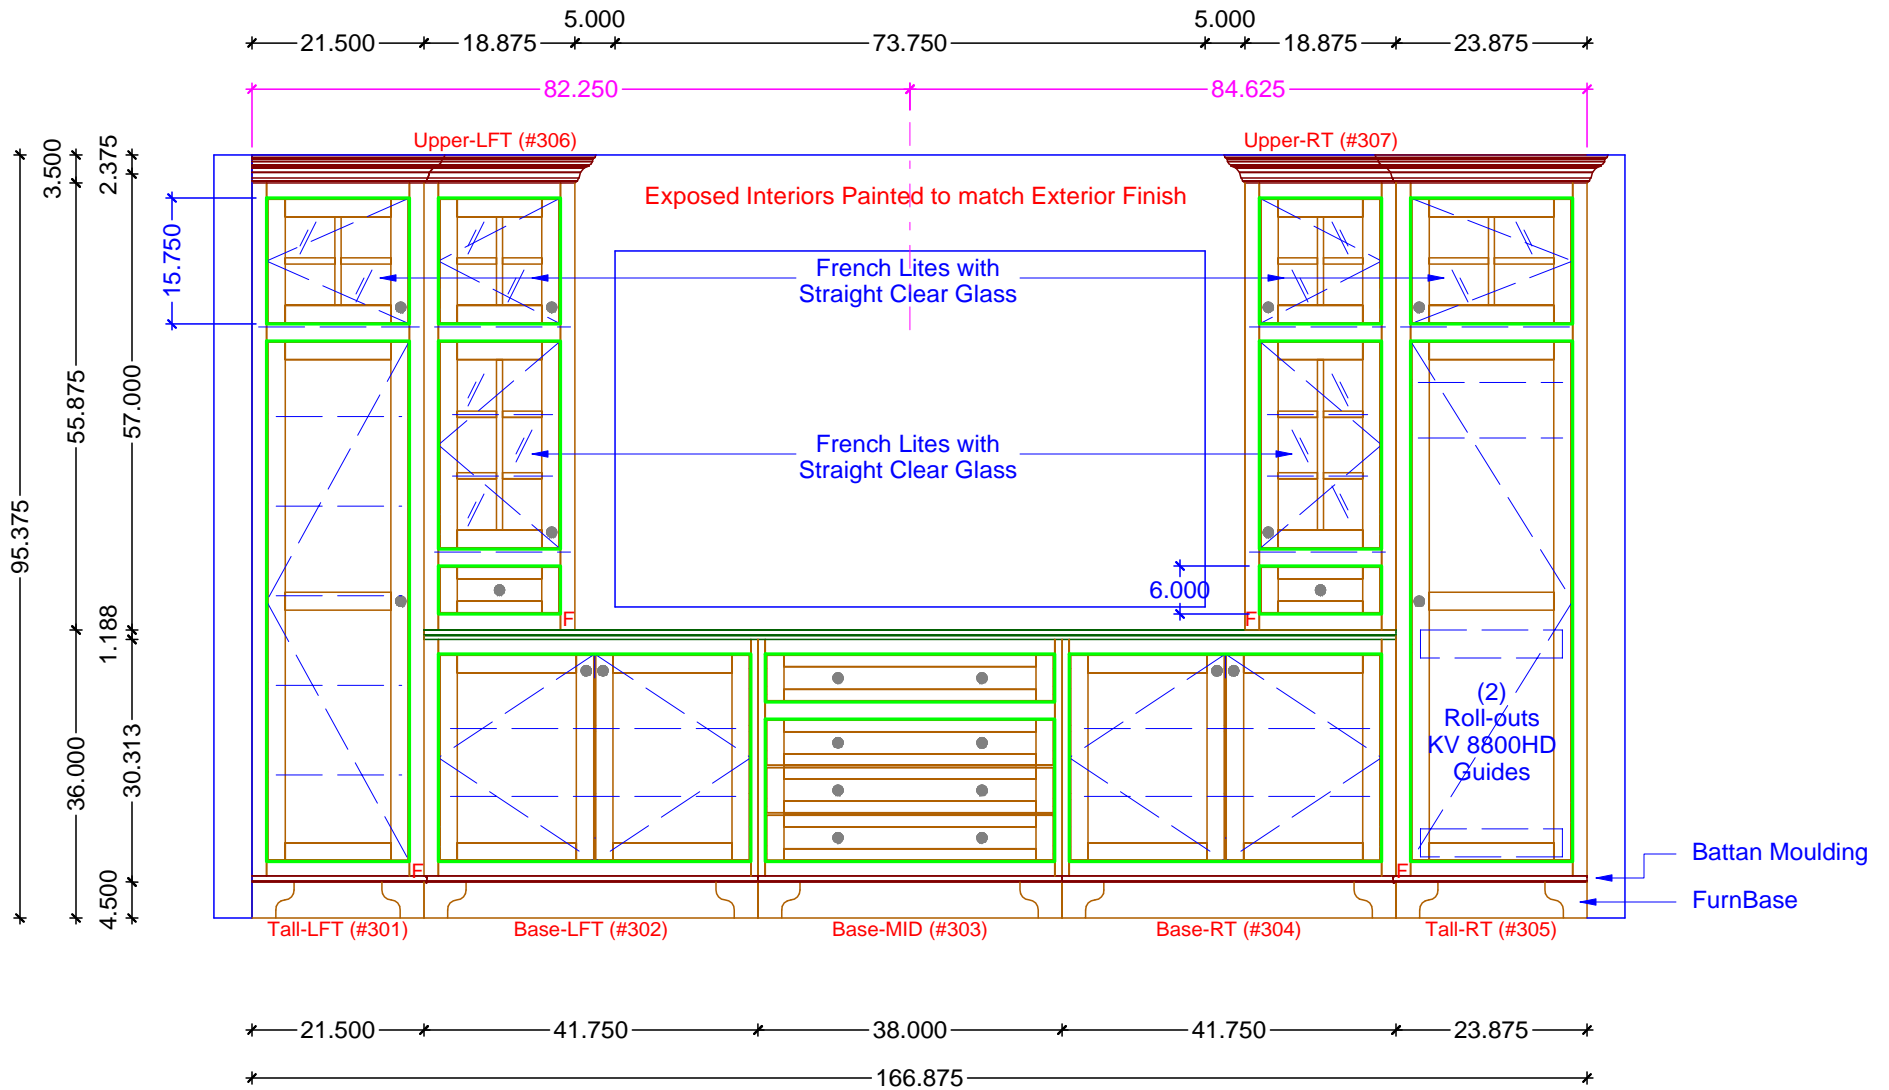

BREAKFAST CABINETRY FLOOR PLAN
 SCALE: 1/2" = 1' 0"

Classic Bath Designs, Inc.
 11544 Sheldon St., Sun Valley, CA 91352
 818.767.1144 fax: 818.767.1278

Cust: Dutton for Taylor	PO# DwnStG	Scale: As Noted	BREAKFAST	Bk.0
Approved _____	Job: Dut-Taylor_Flb-S_4-5_1-8125	Size: A	Dr By: Brian 03/02/2016	

1 BREAKFAST ELEVATION
SCALE: 1/2" = 1' 0"

Classic Bath Designs, Inc.
11544 Sheldon St., Sun Valley, CA 91352
818.767.1144 fax: 818.767.1278

Cust: Dutton for Taylor	PO# DwnStG	Scale: As Noted	BREAKFAST	Bk.1
Approved _____	Job: Dut-Taylor_Flb-S_4-5_1-8125	Size: A	Dr By: Brian 03/02/2016	