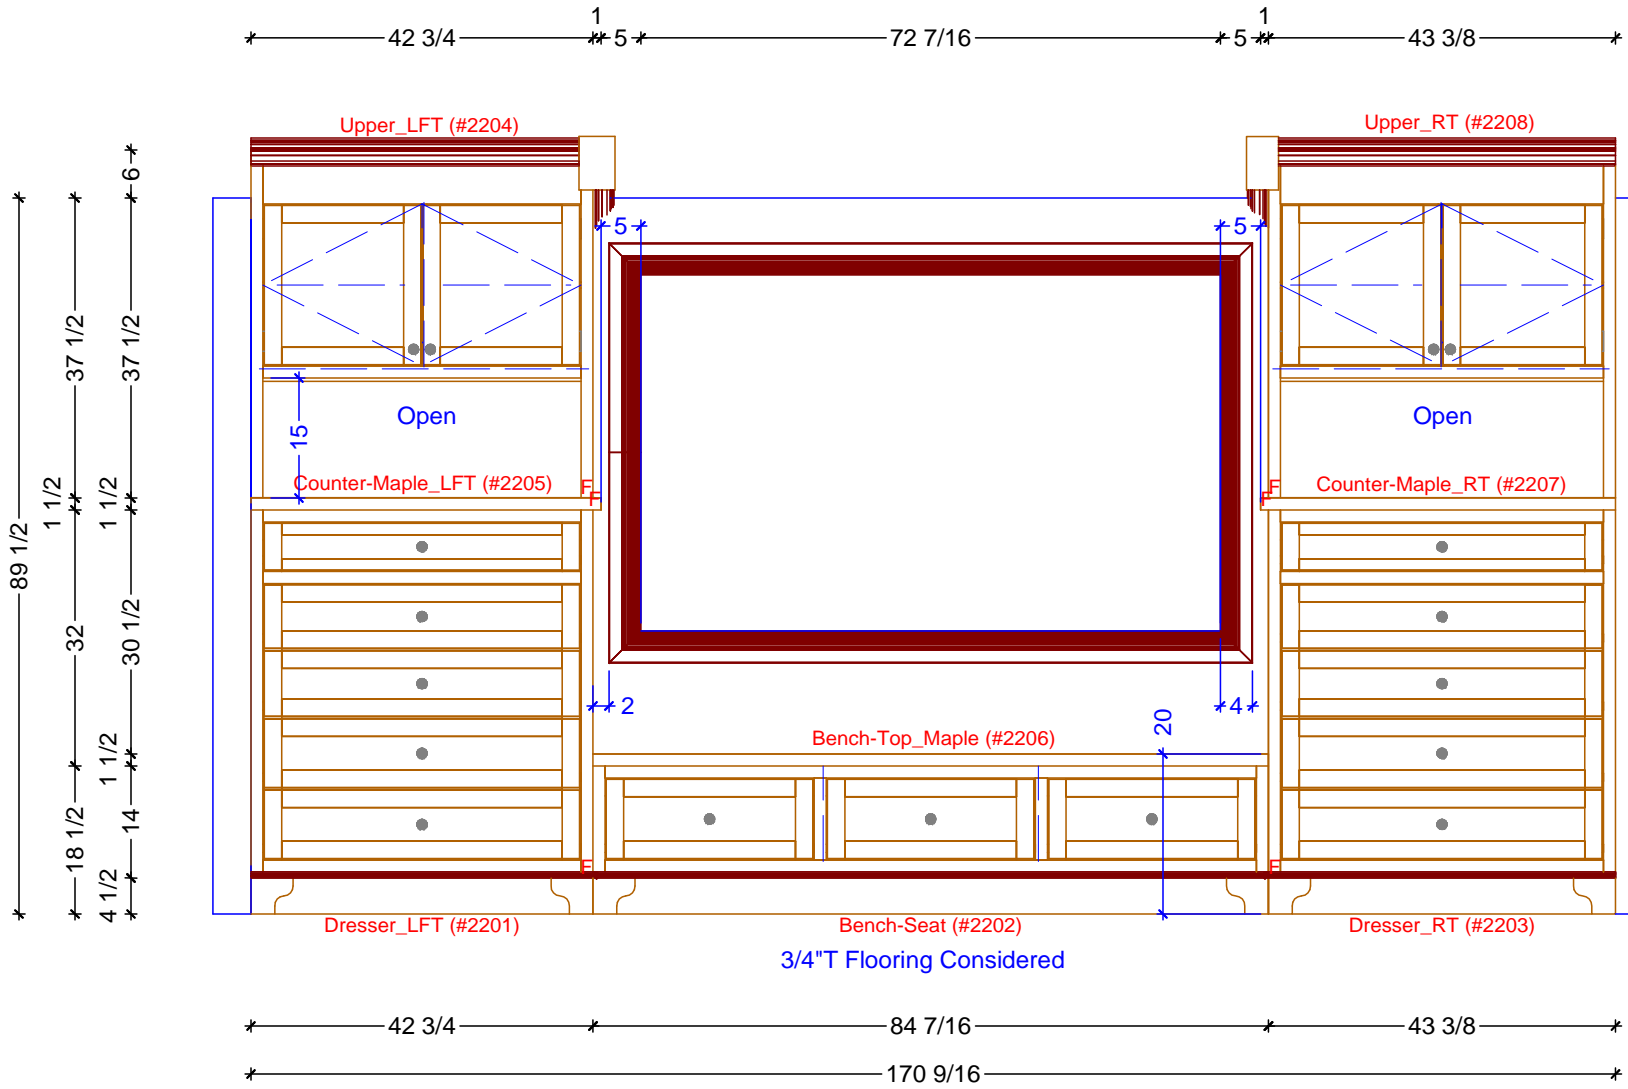

○ MASTER DRESSING CABINETRY FLOOR PLAN
 SCALE: 1/2" = 1' 0"

Classic Bath Designs, Inc.
 11544 Sheldon St., Sun Valley, CA 91352
 818.767.1144 fax: 818.767.1278

Cust: Dutton for Taylor	PO# PHASE-II	Scale: As Noted	Master Dressing	MD.0
Approved _____	Job: FI-S_PreFIN/PG:perSample_IntEB:PG	Size: A	Dr By: Brian 04/04/16	

1 MASTER DRESSING ELEVATION - SOUTH
 SCALE: 1/2" = 1' 0"

Classic Bath Designs, Inc.
 11544 Sheldon St., Sun Valley, CA 91352
 818.767.1144 fax: 818.767.1278

Cust: Dutton for Taylor		PO# PHASE-II	Scale: As Noted	Master Dressing	
Approved _____	Job: FI-S_PreFIN/PG:perSample_IntEB:PG	Size: A	Dr By: Brian	04/04/16	MD.1