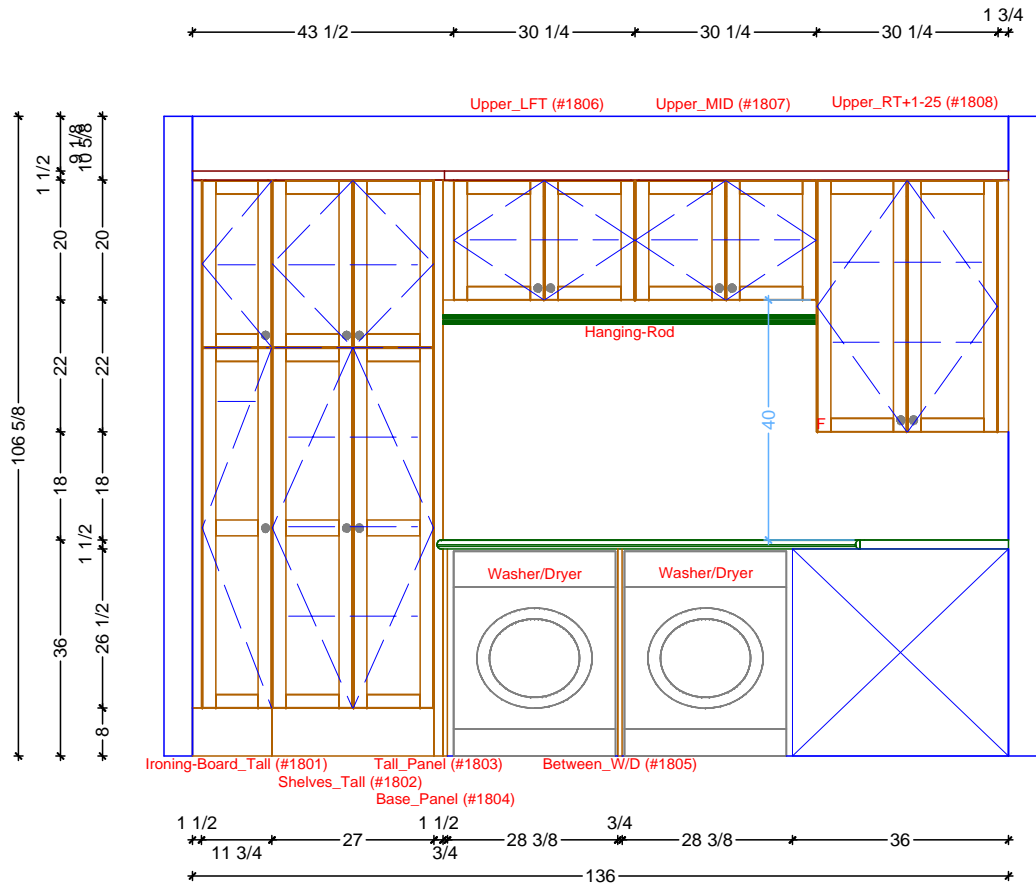

LAUNDRY FLOOR PLAN
 SCALE: 3/8" = 1' 0"

Classic Bath Designs, Inc.
 11544 Sheldon St., Sun Valley, CA 91352
 818.767.1144 fax: 818.767.1278

Cust: Forsyth for Almayo	PO# DWELLING	Scale: As Noted	LAUNDRY	L.0
Approved _____	Job: FL-S_PreFIN/PG:perSample_IntEB:PreFIN	Size: A	Dr By: Brian 04/19/2016	

1 LAUNDRY ELEVATION - NORTH
SCALE: 3/8" = 1' 0"

2 LAUNDRY ELEVATION - EAST
SCALE: 3/8" = 1' 0"

Classic Bath Designs, Inc.
11544 Sheldon St., Sun Valley, CA 91352
818.767.1144 fax: 818.767.1278

Cust: Forsyth for Almayo	PO# DWELLING	Scale: As Noted	LAUNDRY	L.1
Approved _____	Job: FL-S_PreFIN/PG:perSample_IntEB:PreFIN	Size: A	Dr By: Brian 04/19/2016	