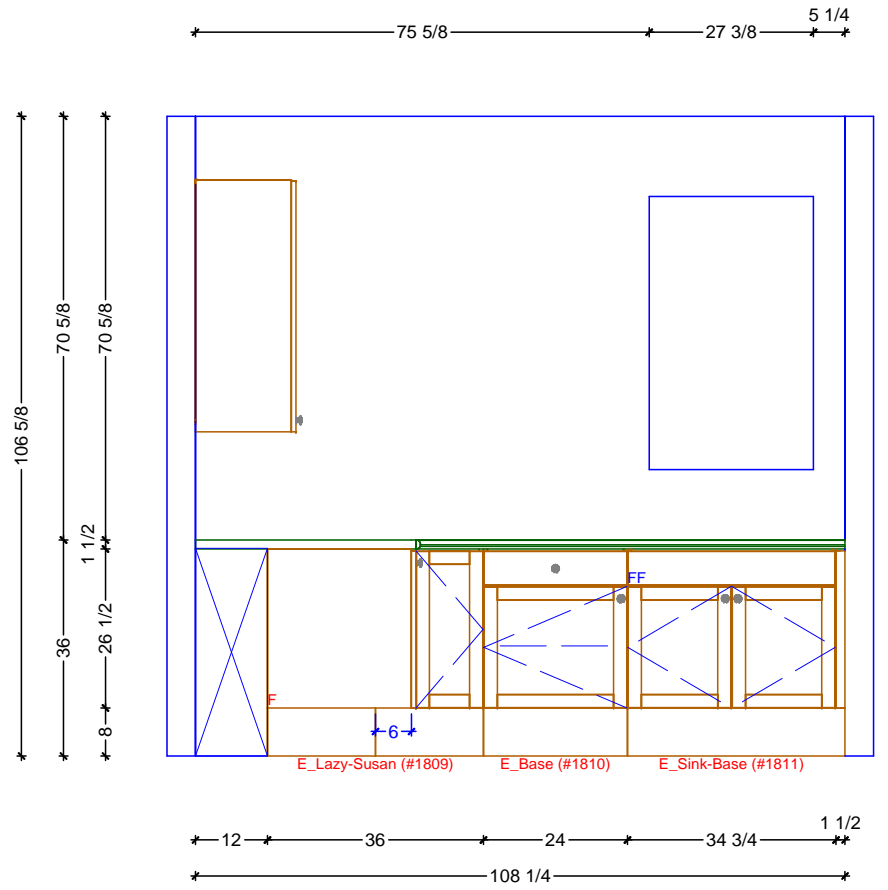

LAUNDRY FLOOR PLAN
 SCALE: 3/8" = 1' 0"

Classic Bath Designs, Inc.
 11544 Sheldon St., Sun Valley, CA 91352
 818.767.1144 fax: 818.767.1278

Cust: Forsyth for Almayo	PO# DWELLING	Scale: As Noted	LAUNDRY	L.0
Approved _____	Job: FL-S_PreFIN/PG:perSample_IntEB:PreFIN	Size: A	Dr By: Brian 04/19/2016	

1 LAUNDRY ELEVATION - NORTH
SCALE: 3/8" = 1' 0"

2 LAUNDRY ELEVATION - EAST
SCALE: 3/8" = 1' 0"

Classic Bath Designs, Inc.
11544 Sheldon St., Sun Valley, CA 91352
818.767.1144 fax: 818.767.1278

Cust: Forsyth for Almayo	PO# DWELLING	Scale: As Noted	LAUNDRY	L.1
Approved _____	Job: FL-S_PreFIN/PG:perSample_IntEB:PreFIN	Size: A	Dr By: Brian 04/19/2016	