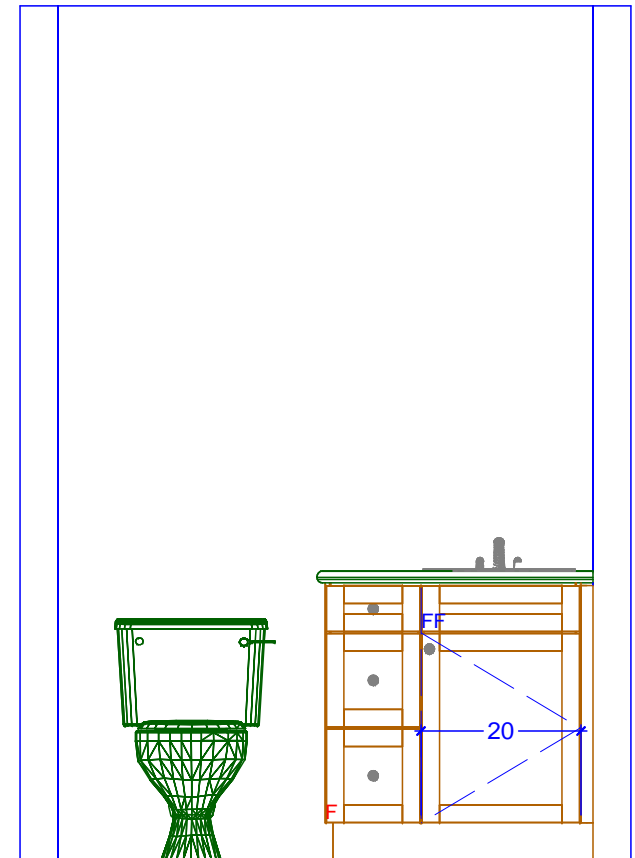

MAIDS BATH FLOOR PLAN  
SCALE: 1/2" = 1' 0"

1 MAIDS BATH ELEVATION - EAST  
SCALE: 1/2" = 1' 0"

**Classic Bath Designs, Inc.**  
11544 Sheldon St., Sun Valley, CA 91352  
818.767.1144 fax: 818.767.1278

Cust: Forsyth for Almayo	PO# DWELLING	Scale: As Noted	MAIDS BATHROOM	<b>Bmd.0</b>
Approved _____	Job: FL-S_PreFIN/PG:perSample_IntEB:PreFIN	Size: A	Dr By: Brian      04/24/2016	