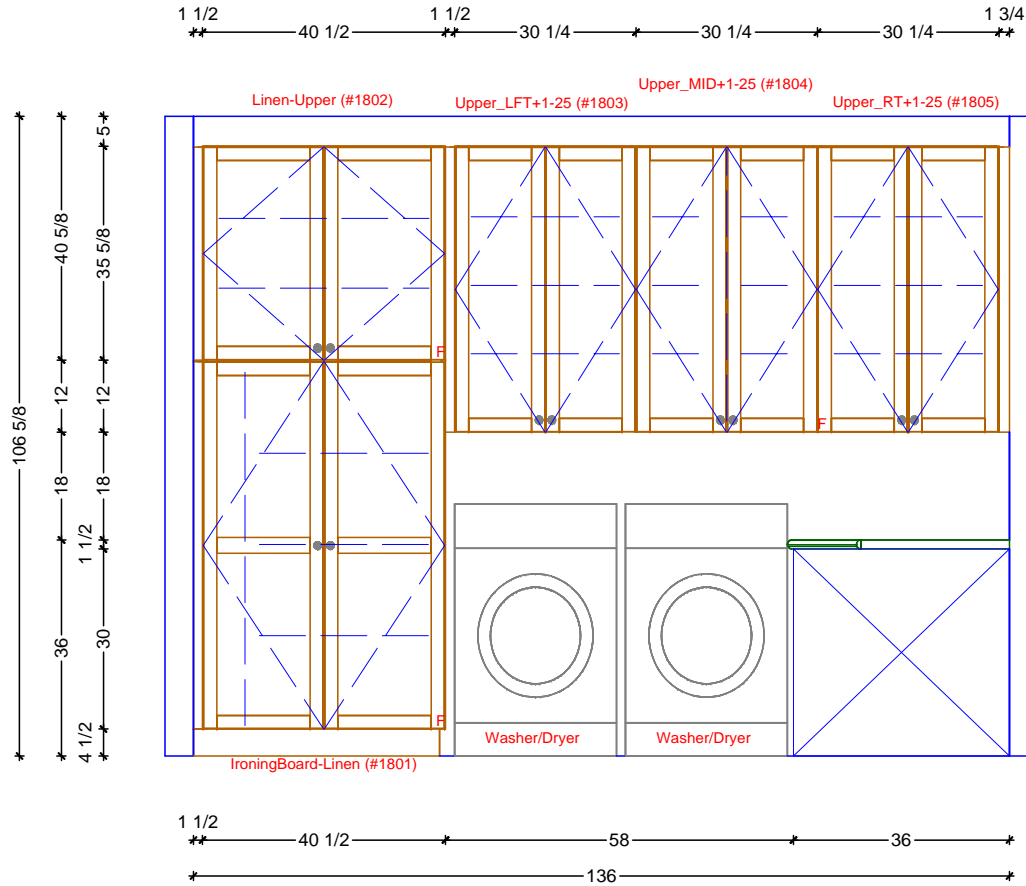

LAUNDRY FLOOR PLAN
SCALE: 3/8" = 1' 0"

Classic Bath Designs, Inc.
11544 Sheldon St., Sun Valley, CA 91352
818.767.1144 fax: 818.767.1278

Cust: Forsyth for Almayo	PO# DWELLING	Scale: As Noted	LAUNDRY	L.0
Approved _____	Job: FL-S_PreFIN/PG:perSample_IntEB:PreFIN	Size: A	Dr By: Brian 04/30/2016	

1 LAUNDRY ELEVATION - NORTH
SCALE: 3/8" = 1' 0"

2 LAUNDRY ELEVATION - EAST
SCALE: 3/8" = 1' 0"

Classic Bath Designs, Inc.
11544 Sheldon St., Sun Valley, CA 91352
818.767.1144 fax: 818.767.1278

Cust: Forsyth for Almayo	PO# DWELLING	Scale: As Noted	LAUNDRY	L.1
Approved _____	Job: FL-S_PreFIN/PG:perSample_IntEB:PreFIN	Size: A	Dr By: Brian 04/30/2016	