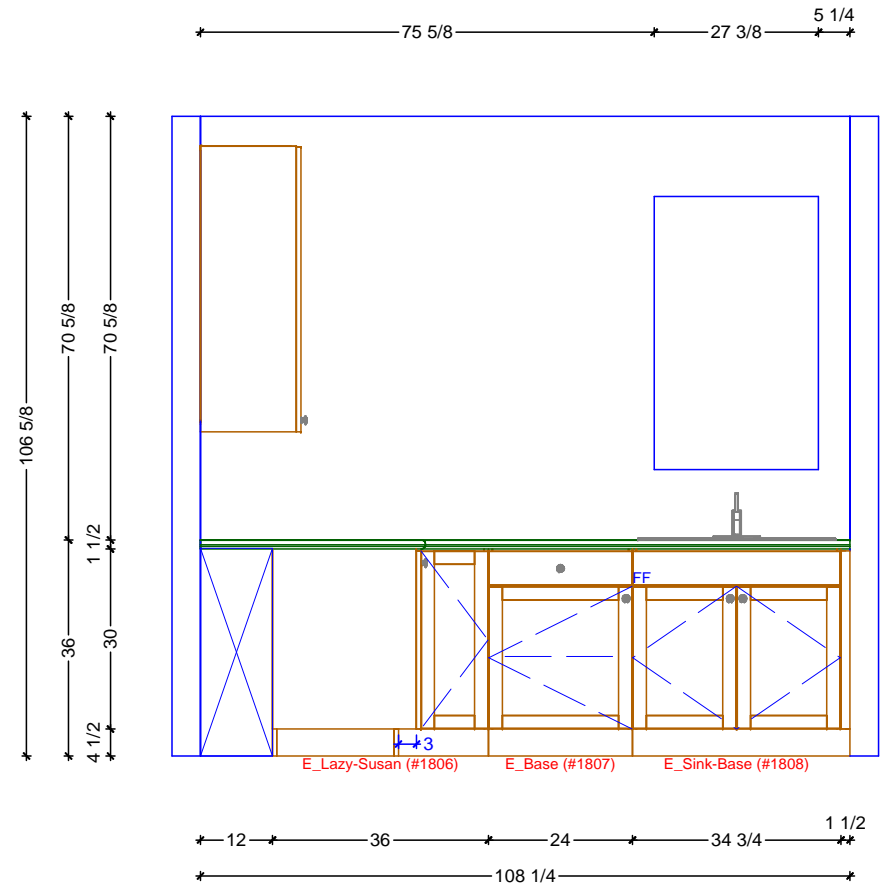

LAUNDRY FLOOR PLAN
SCALE: 3/8" = 1' 0"

Classic Bath Designs, Inc.
11544 Sheldon St., Sun Valley, CA 91352
818.767.1144 fax: 818.767.1278

Cust: Forsyth for Almayo	PO# DWELLING	Scale: As Noted	LAUNDRY	L.0
Approved _____	Job: FL-S_PreFIN/PG:perSample_IntEB:PreFIN	Size: A	Dr By: Brian 04/30/2016	

1 LAUNDRY ELEVATION - NORTH
SCALE: 3/8" = 1' 0"

2 LAUNDRY ELEVATION - EAST
SCALE: 3/8" = 1' 0"

Classic Bath Designs, Inc.
11544 Sheldon St., Sun Valley, CA 91352
818.767.1144 fax: 818.767.1278

Cust: Forsyth for Almayo	PO# DWELLING	Scale: As Noted	LAUNDRY	L.1
Approved _____	Job: FL-S_PreFIN/PG:perSample_IntEB:PreFIN	Size: A	Dr By: Brian 04/30/2016	