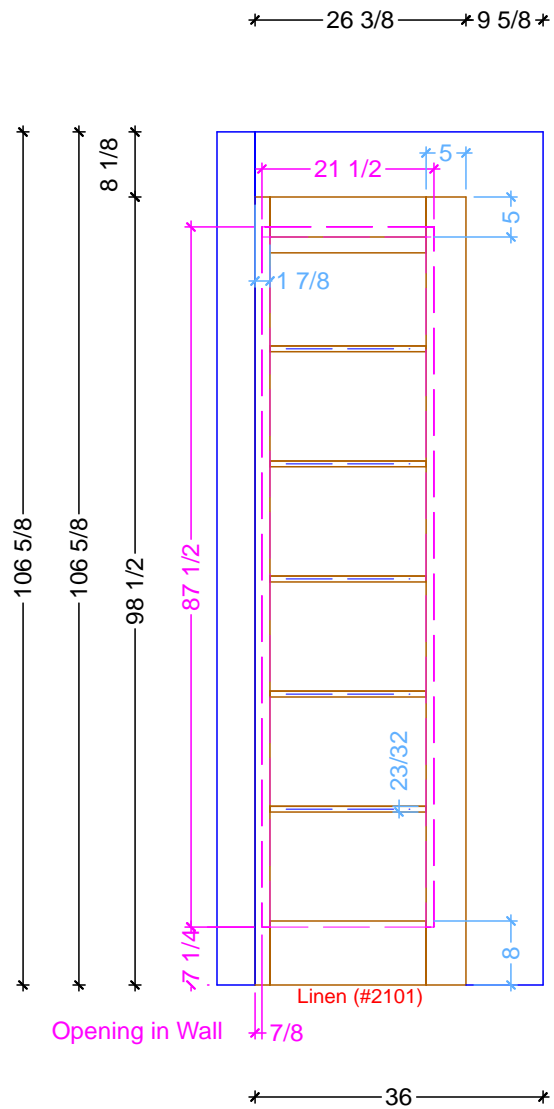

MASTER BATH FLOOR PLAN
SCALE: 1/2" = 1' 0"

Classic Bath Designs, Inc.
11544 Sheldon St., Sun Valley, CA 91352
818.767.1144 fax: 818.767.1278

Cust: Forsyth for Almayo		PO# DWELLING	Scale: As Noted	MASTER BATHROOM		Bm.0
Approved _____	Job: FL-S_PreFIN/PG:perSample_IntEB:PreFIN		Size: A	Dr By: Brian	05/05/2016	

1 MASTER BATH ELEVATION - WEST
SCALE: 1/2" = 1' 0"

Classic Bath Designs, Inc.
11544 Sheldon St., Sun Valley, CA 91352
818.767.1144 fax: 818.767.1278

Cust: Forsyth for Almayo

PO# DWELLING

Scale: As Noted

MASTER BATHROOM