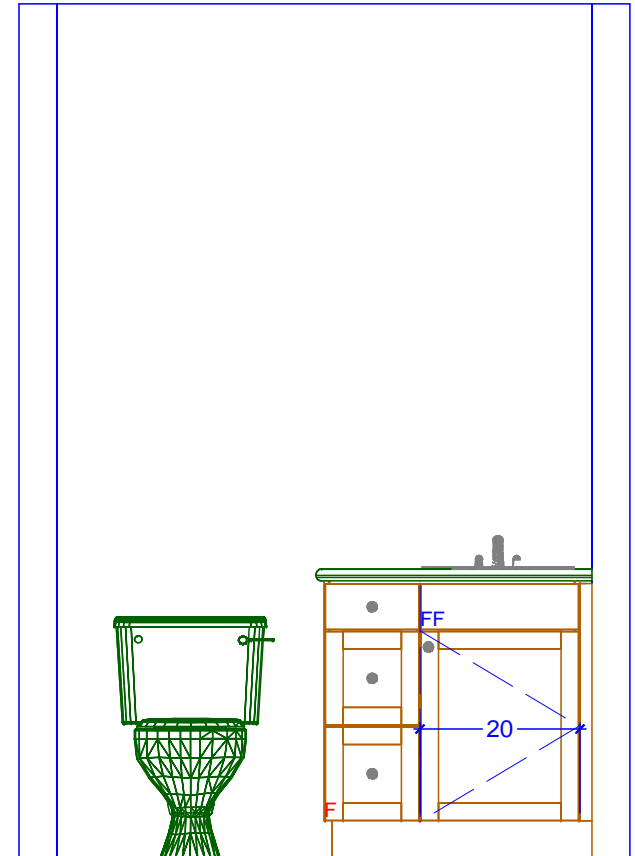

MAIDS BATH FLOOR PLAN  
SCALE: 1/2" = 1' 0"

MAIDS BATH ELEVATION - EAST  
SCALE: 1/2" = 1' 0"

**Classic Bath Designs, Inc.**  
11544 Sheldon St., Sun Valley, CA 91352  
818.767.1144 fax: 818.767.1278

Cust: Forsyth for Almayo	PO# DWELLING	Scale: As Noted	MAIDS BATHROOM	<b>Bmd.0</b>
Approved _____	Job: FL-S_PreFIN/PG:perSample_IntEB:PreFIN	Size: A	Dr By: Brian 05/09/2016	