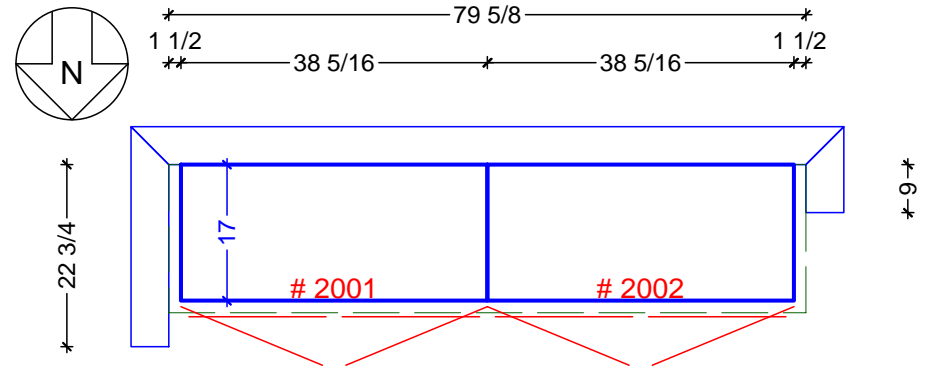

1 KEYTOSS ELEVATION - SOUTH  
SCALE: 1/2" = 1' 0"

KEYTOSS FLOOR PLAN  
SCALE: 1/2" = 1' 0"

**Classic Bath Designs, Inc.**  
11544 Sheldon St., Sun Valley, CA 91352  
818.767.1144 fax: 818.767.1278

Cust: Forsyth for Almayo

PO# DWELLING

Scale: As Noted

KEYTOSS

Approved \_\_\_\_\_

Job: FL-S\_PreFIN/PG:perSample\_IntEB:PreFIN

Size: A

Dr By: Brian

05/10/2016

Size: A

Dr By: Brian

05/10/2016

Rndr