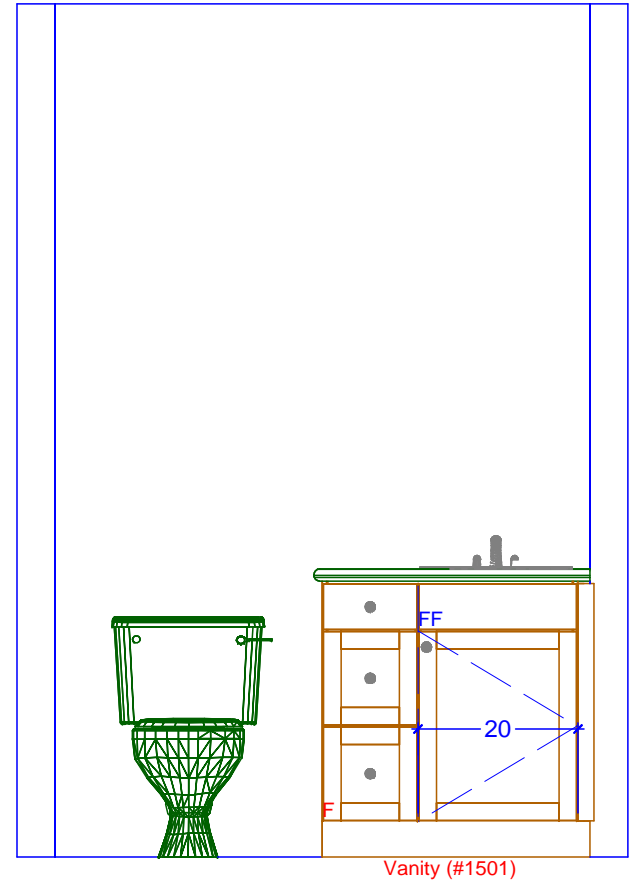

MAIDS BATH FLOOR PLAN
SCALE: 1/2" = 1' 0"

1 MAIDS BATH ELEVATION - EAST
SCALE: 1/2" = 1' 0"

Classic Bath Designs, Inc.
11544 Sheldon St., Sun Valley, CA 91352
818.767.1144 fax: 818.767.1278

Cust: Forsyth for Almayo	PO# DWELLING	Scale: As Noted	MAIDS BATHROOM	Bmd.0
Approved _____	Job: FL-S_PreFIN/PG:perSample_IntEB:PreFIN	Size: A	Dr By: Brian 05/12/2016	