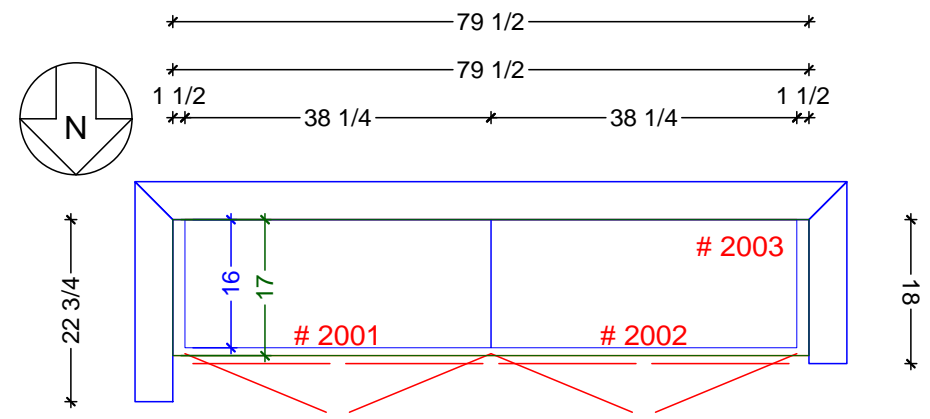

1 KEYTOSS ELEVATION - SOUTH  
SCALE: 1/2" = 1' 0"

KEYTOSS FLOOR PLAN  
SCALE: 1/2" = 1' 0"

**Classic Bath Designs, Inc.**  
11544 Sheldon St., Sun Valley, CA 91352  
818.767.1144 fax: 818.767.1278

Cust: Forsyth for Almayo	PO# DWELLING	Scale: As Noted	KEYTOSS	Kt.0
Approved _____	Job: FL-S_PreFIN/PG:perSample_IntEB:PreFIN	Size: A	Dr By: Brian 05/22/2016	

Size: A

Dr By: Brian

05/22/2016

**Rndr**