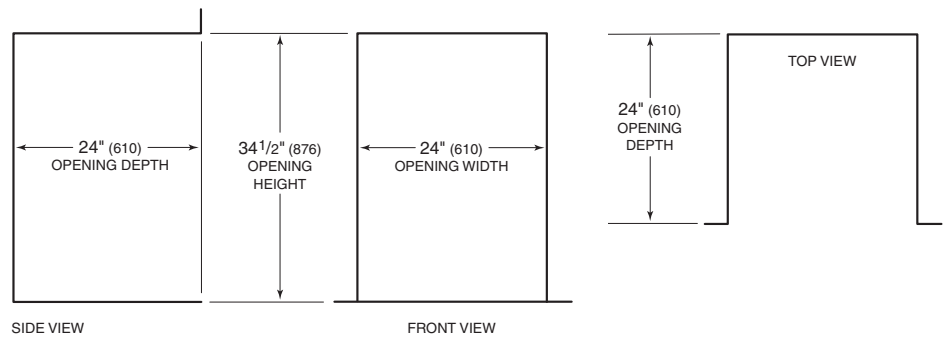

24" Undercounter Wine Storage

OVERALL DIMENSIONS

Overall dimensions are based on stainless steel panels and handles.
Unit dimensions may vary by $\pm 1/8$ ".

SPECIFICATIONS

Overall Width	23 7/8"
Overall Height	34"
Overall Depth	24"
Door Clearance	25 3/8"
Wine Storage Capacity	46 bottles*
Opening Width	24"
Opening Height	34 1/2"
Opening Depth	24"
Electrical Requirements	115 V AC, 60 Hz 15 amp dedicated circuit
Shipping Weight	195 lbs

*750 ml bottles.

INSTALLATION SPECIFICATIONS

Opening Dimensions

Location of Electrical Supply

INSTALLATION NOTES

For overlay models, you will be adding a door panel for a custom look. Overlay models also allow you to match surrounding cabinetry hardware.

Complete installation specifications, including panel sizes, can be found on our website, subzero.com/specs.

Dimensions in parentheses are in millimeters unless otherwise specified.