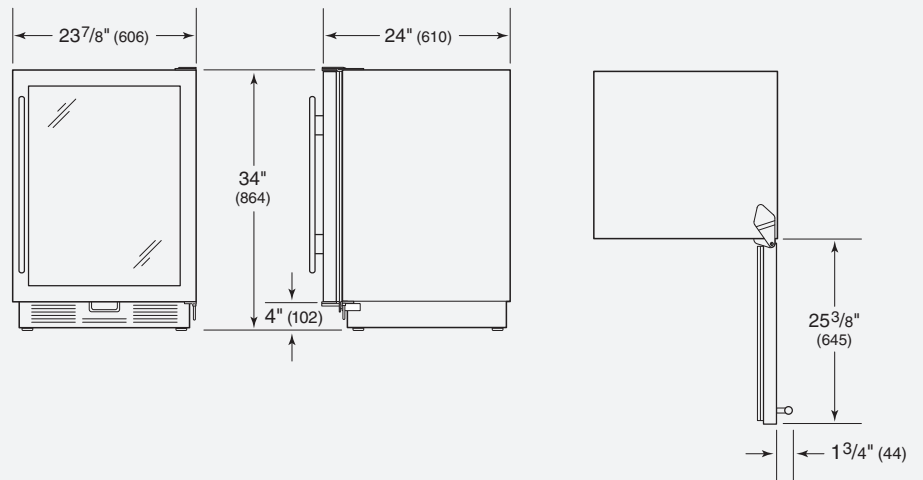

24" Undercounter Wine Storage

OVERALL DIMENSIONS

Overall dimensions are based on stainless steel panels and handles.
Unit dimensions may vary by $\pm 1/8$ ".

SPECIFICATIONS

Overall Width	23 7/8"
Overall Height	34"
Overall Depth	24"
Door Clearance	25 3/8"
Wine Storage Capacity	46 bottles*
Opening Width	24"
Opening Height	34 1/2"
Opening Depth	24"
Electrical Requirements	115 V AC, 60 Hz 15 amp dedicated circuit
Shipping Weight	195 lbs

*750 ml bottles.

INSTALLATION SPECIFICATIONS

Opening Dimensions

Location of Electrical Supply

INSTALLATION NOTES

For overlay models, you will be adding a door panel for a custom look. Overlay models also allow you to match surrounding cabinetry hardware.

Complete installation specifications, including panel sizes, can be found on our website, subzero.com/specs.

Dimensions in parentheses are in millimeters unless otherwise specified.