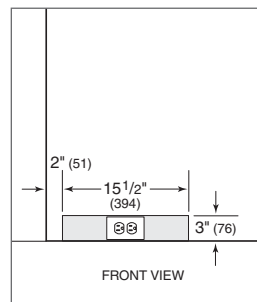

24" Undercounter Wine Storage

OVERALL DIMENSIONS

Overall dimensions are based on stainless steel panels and handles.
Unit dimensions may vary by $\pm 1/8$ ".

SPECIFICATIONS

Overall Width	23 7/8"
Overall Height	34"
Overall Depth	24"
Door Clearance	25 3/8"
Wine Storage Capacity	46 bottles*
Opening Width	24"
Opening Height	34 1/2"
Opening Depth	24"
Electrical Requirements	115 V AC, 60 Hz 15 amp dedicated circuit
Shipping Weight	195 lbs

*750 ml bottles.

INSTALLATION SPECIFICATIONS

Opening Dimensions

Location of Electrical Supply

INSTALLATION NOTES

For overlay models, you will be adding a door panel for a custom look. Overlay models also allow you to match surrounding cabinetry hardware.

Complete installation specifications, including panel sizes, can be found on our website, subzero.com/specs.

Dimensions in parentheses are in millimeters unless otherwise specified.