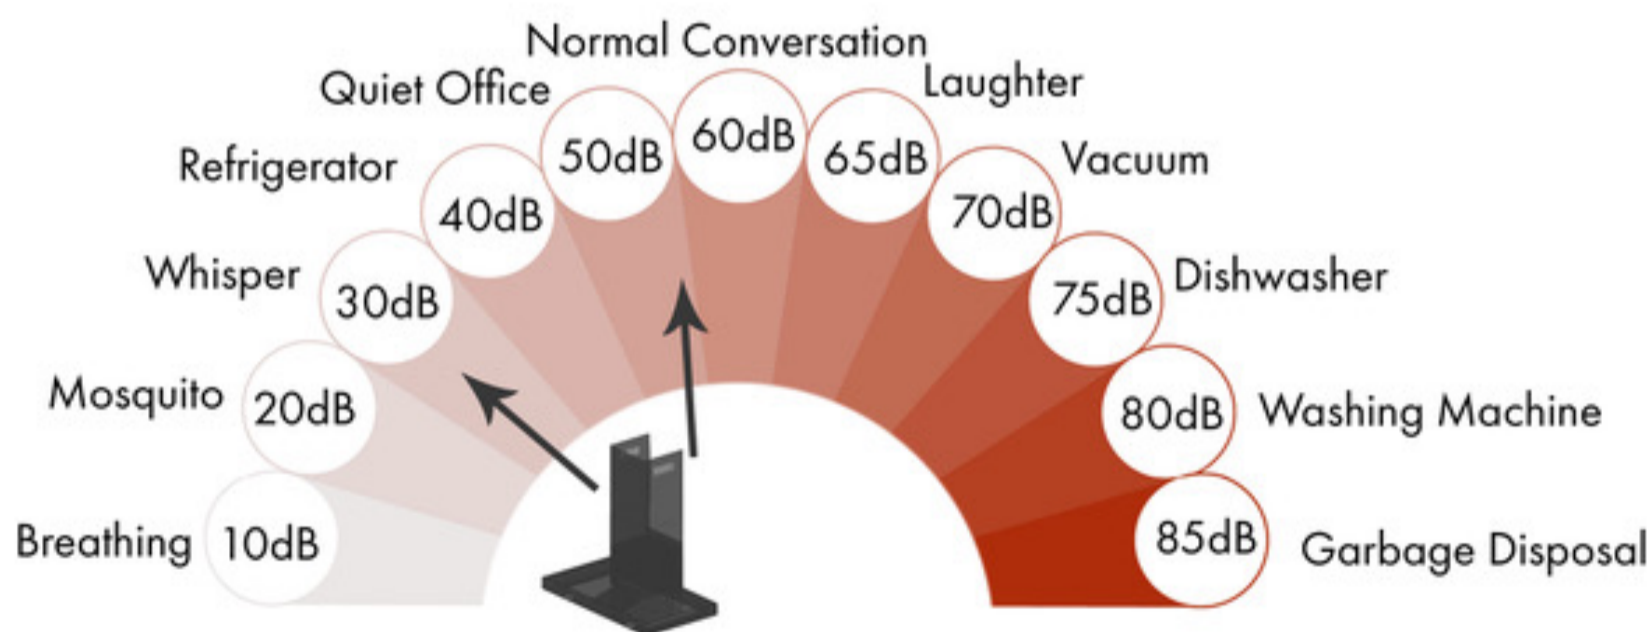

[Privacy Policy](#)

[Terms & Conditions](#)

[100% Satisfaction Guarantee](#)

All ZLINE range hoods are ETL Listed and come equipped with everything needed to easily install and use.

ZLINE is the industry leader in range hoods and stands by the quality and longevity of their stainless steel range hoods. The 527-48 ships next business day when in stock.

Product Specifications

Brand:	ZLINE Kitchen and Bath
Dimension:	48" W x 24" D x 18" H
Venting Size:	8" Outlet (Transition piece to round ducting included)
Airflow (Q/L/M/H):	400/600/800/1000 (CFM)
Lighting:	3 Lights (1.5W LED)
Noise Level:	32/46/53/56 (Decibels)
Voltage:	110V/60HZ
Motor:	High Performance 1000 CFM/4-Speed Motor
Mount Type:	Under Cabinet Mounted
Speeds:	4 Speeds
Control Type:	Speed/Timer Panel with LCD (3 Minute AutoTimer with Delayed Shutoff)
Filters:	Stainless Steel Baffle Filters (Dishwasher Safe)
Material:	19g #430 Stainless Steel
Warranty:	3 Year Parts Warranty
Features:	Model No. 527-48 (ETL Listed)
UPC:	814118020467
Certifications:	ETL Certified

Range Hood Decibel Levels

ZLINE Range Hoods are supposed to be seen, not heard. That's why even at the highest speed our range hoods only reach 56 decibels, which is quieter than your average conversation. Rest assured that your new range hood will not be interrupting your dinner party or when you're helping with homework.