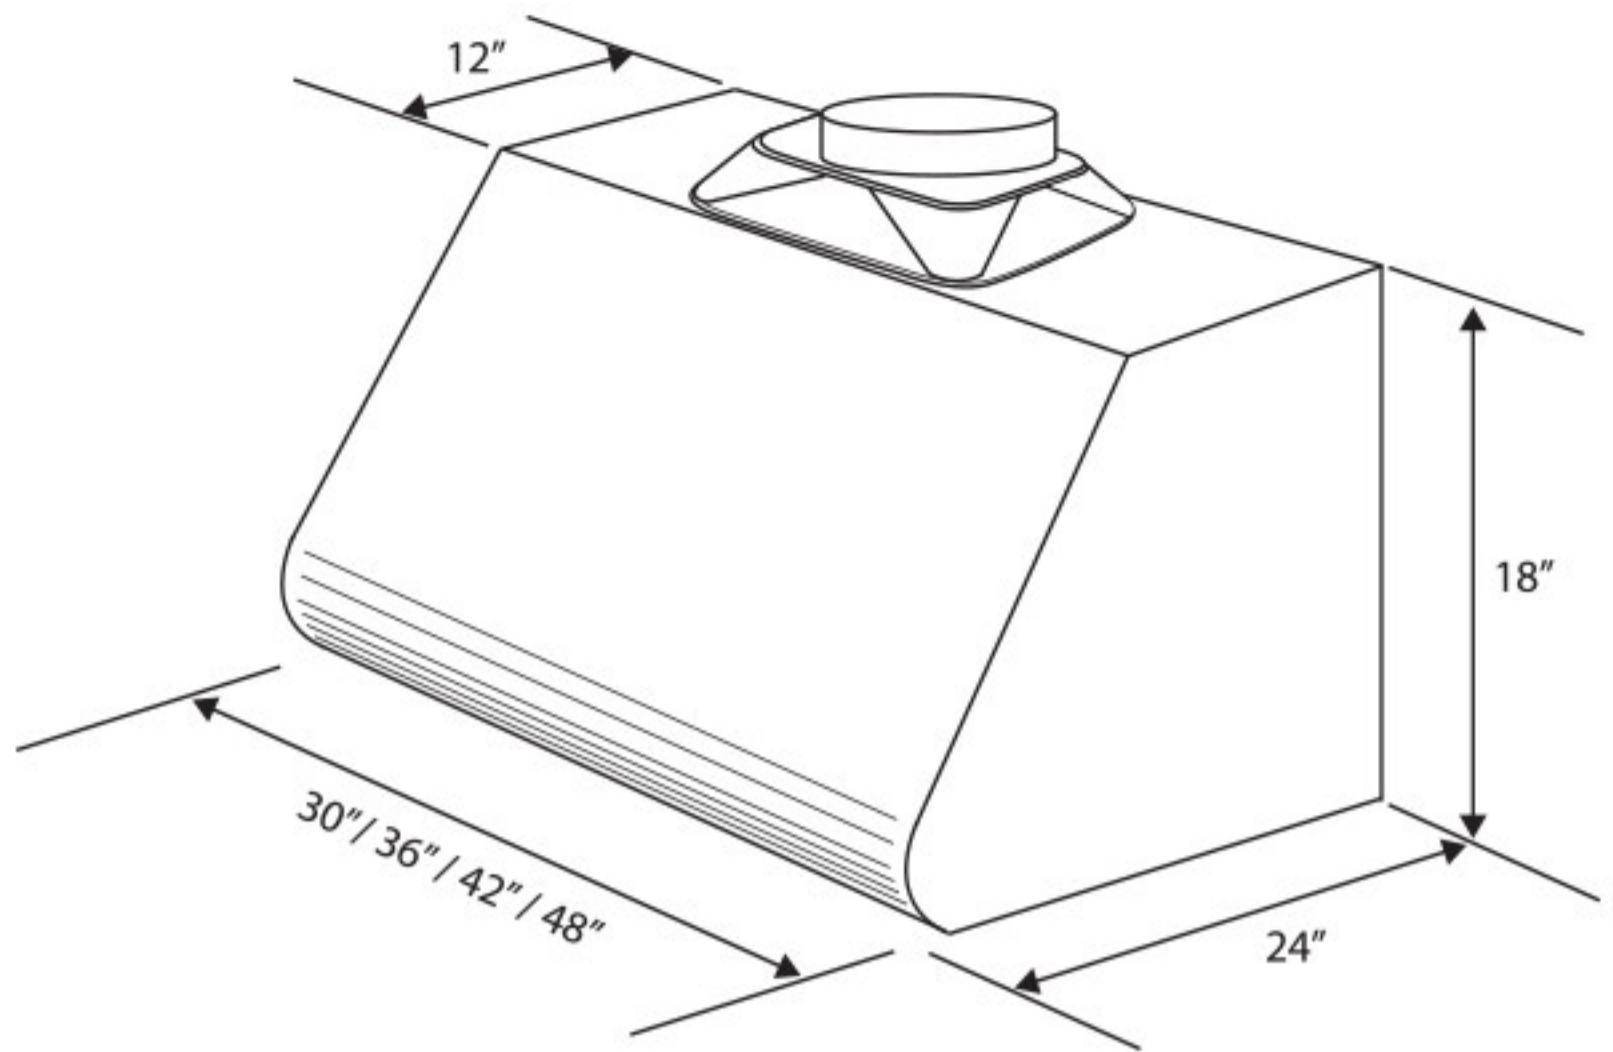

Download
Installation Manual

Reviews

Write a review

Rating Snapshot	Average Customer Ratings
Select a row below to filter reviews.	Overall 4.3
5 ★ ☐ 4	
4 ★ ☐ 2	
3 ★ ☐ 2	
2 ★ ☐ 0	
1 ★ ☐ 0	

1-8 of 8 Reviews

Sort