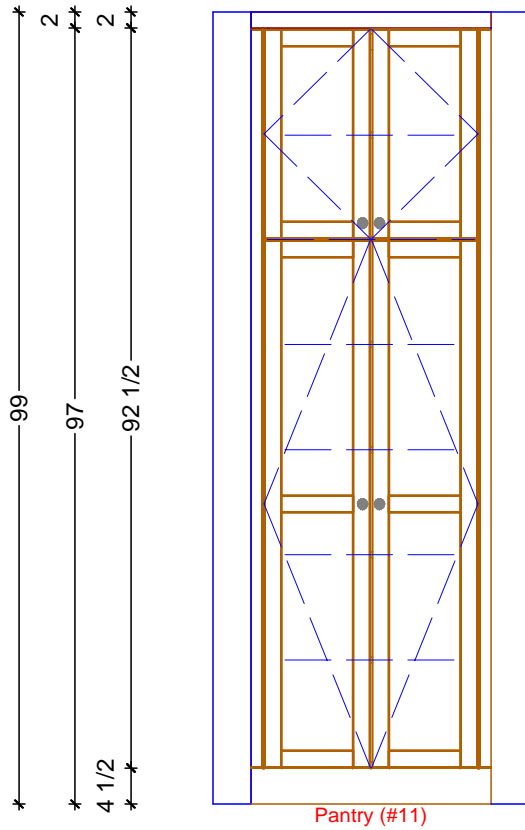

* 26 3/4 * 4 * 69 3/4 * 4 * 26 1/2 *

* 99 *
 * 45 *
 * 31 *
 * 14 *
 * 18 *
 * 18 *
 * 1 1/2 *
 * 36 *
 * 30 *
 * 4 1/2 *

1
 * 23 * 22 1/8 * 36 * 24 1/4 * 24 5/8 *
 * 131 *

1 KITCHEN ELEVATION - SINK WALL
 SCALE: 1/2" = 1' 0"

Size: A

Dr By: Brian

06/01/2017

K.2

* — 30 — *

* — 30 — *

1 KITCHEN ELEVATION - PANTRY
SCALE: 1/2" = 1' 0"

* — 33 1/2 — *