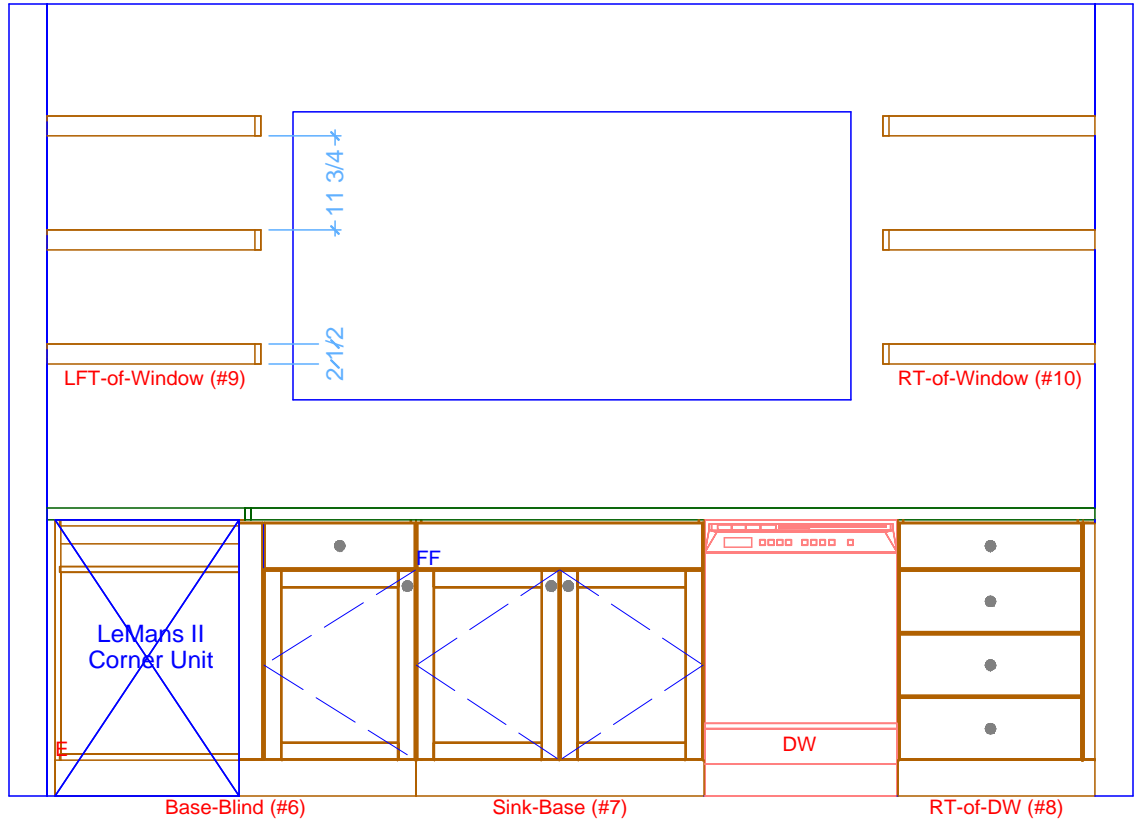


 KITCHEN CABINETS FLOOR PLAN
SCALE: 3/8" = 1' 0"

Classic Bath Designs, Inc.
11544 Sheldon St., Sun Valley, CA 91352
818.767.1144 fax: 818.767.1278

Cust: Gokey for Cleveland		PO# KITCHEN	Scale: As Noted		K.0
Approved _____	Job: FL-S_PreFIN/PG:perStockWh_IntEB:PreFIN		Size: A	Dr By: Brian	

1 KITCHEN ELEVATION - RANGE WALL
 SCALE: 1/2" = 1' 0"

Classic Bath Designs, Inc.
 11544 Sheldon St., Sun Valley, CA 91352
 818.767.1144 fax: 818.767.1278

Cust: Gokey for Cleveland		PO# KITCHEN	Scale: As Noted		K.1
Approved _____	Job: FL-S_PreFIN/PG:perStockWh_IntEB:PreFIN	Size: A	Dr By: Brian	06/01/2017	

* 26 3/4 * 4 * 69 3/4 * 4 * 26 1/2 *

* 99 *
 * 45 *
 * 31 *
 * 14 *
 * 18 *
 * 18 *
 * 1 1/2 *
 * 36 *
 * 30 *
 * 4 1/2 *

1
 * 23 * 22 1/8 * 36 * 24 1/4 * 24 5/8 *
 * 131 *

1 KITCHEN ELEVATION - SINK WALL
 SCALE: 1/2" = 1' 0"