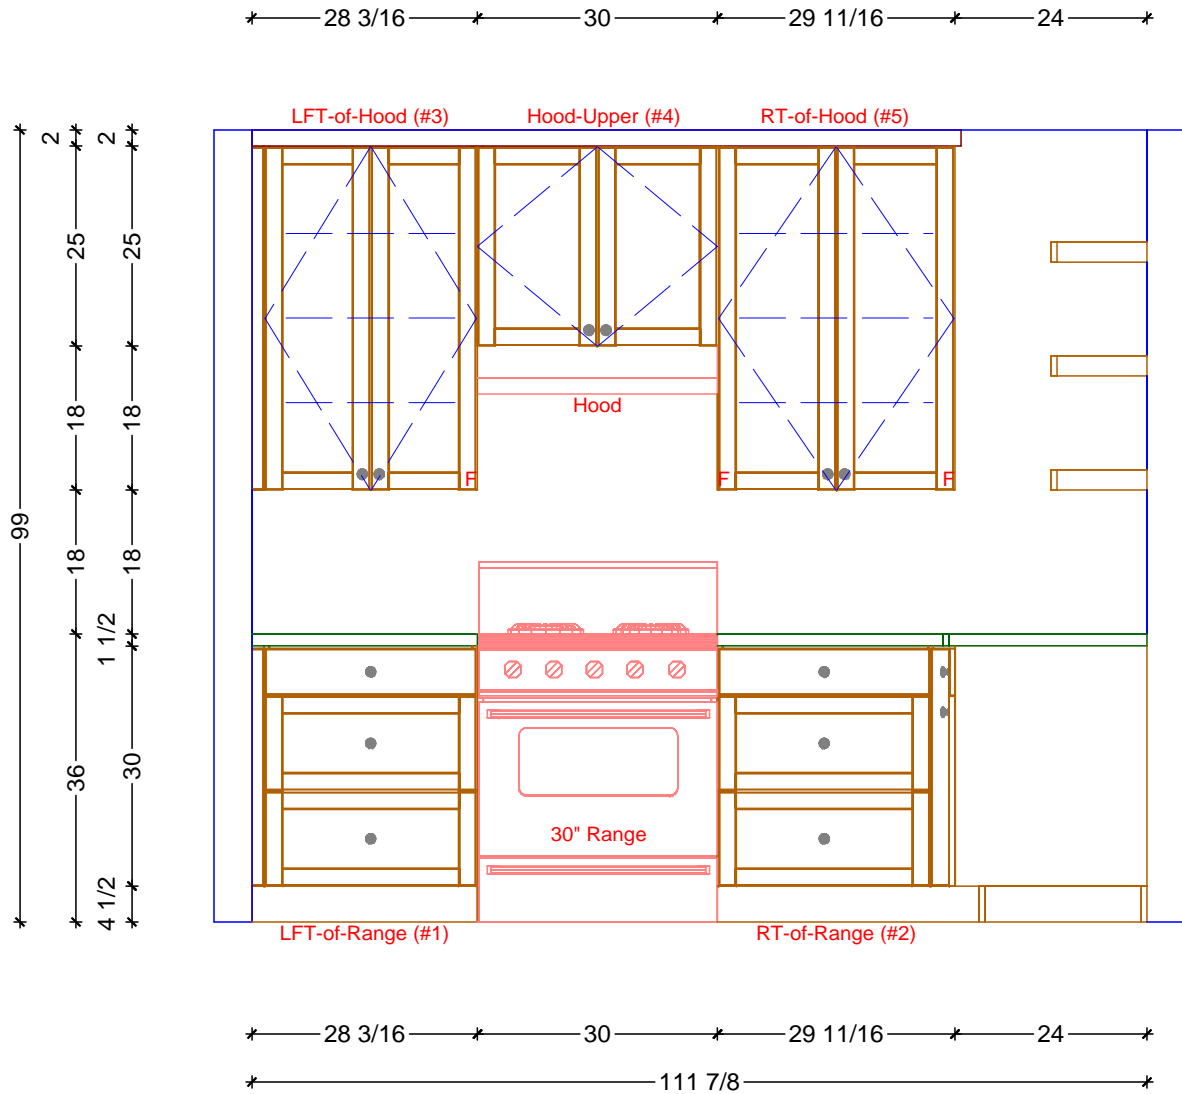


 KITCHEN CABINETS FLOOR PLAN
SCALE: 3/8" = 1' 0"

Classic Bath Designs, Inc.
11544 Sheldon St., Sun Valley, CA 91352
818.767.1144 fax: 818.767.1278

Cust: Gokey for Cleveland		PO# KITCHEN	Scale: As Noted		K.0
Approved _____	Job: FL-S_PreFIN/PG:perStockWh_IntEB:PreFIN		Size: A	Dr By: Brian	

1 KITCHEN ELEVATION - RANGE WALL
 SCALE: 1/2" = 1' 0"

Classic Bath Designs, Inc.
 11544 Sheldon St., Sun Valley, CA 91352
 818.767.1144 fax: 818.767.1278

Cust: Gokey for Cleveland		PO# KITCHEN	Scale: As Noted		K.1
Approved _____	Job: FL-S_PreFIN/PG:perStockWh_IntEB:PreFIN	Size: A	Dr By: Brian	06/01/2017	

* 26 3/4 * 4 * 69 3/4 * 4 * 26 1/2 *

* 99 *
 * 45 *
 * 31 *
 * 14 *
 * 18 *
 * 18 *
 * 1 1/2 *
 * 36 *
 * 30 *
 * 4 1/2 *

1
 * 23 * 22 1/8 * 36 * 24 1/4 * 24 5/8 *
 * 131 *

1 KITCHEN ELEVATION - SINK WALL
 SCALE: 1/2" = 1' 0"

Size: A

Dr By: Brian

06/01/2017

K.2

* — 30 — *

* — 30 — *

1 KITCHEN ELEVATION - PANTRY
SCALE: 1/2" = 1' 0"

* — 33 1/2 — *