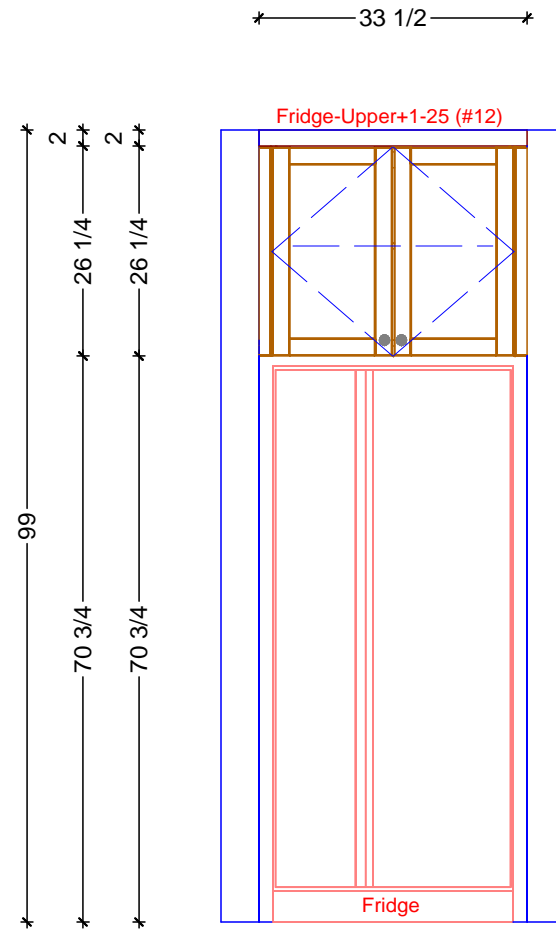

* 26 3/4 * 4 * 69 3/4 * 4 * 26 1/2 *

* 99 *
 * 45 *
 * 31 *
 * 14 *
 * 18 *
 * 18 *
 * 1 1/2 *
 * 36 *
 * 30 *
 * 4 1/2 *

1
 * 23 * 22 1/8 * 36 * 24 1/4 * 24 5/8 *
 * 131 *

1 KITCHEN ELEVATION - SINK WALL
 SCALE: 1/2" = 1' 0"

Size: A

Dr By: Brian

06/01/2017

K.2

* — 30 — *

* — 30 — *

1 KITCHEN ELEVATION - PANTRY
SCALE: 1/2" = 1' 0"

* — 33 1/2 — *

2 KITCHEN ELEVATION - FRIDGE SPACE
SCALE: 1/2" = 1' 0"

Classic Bath Designs, Inc.
11544 Sheldon St., Sun Valley, CA 91352
818.767.1144 fax: 818.767.1278

Cust: Gokey for Cleveland

PO# KITCHEN

Scale: As Noted