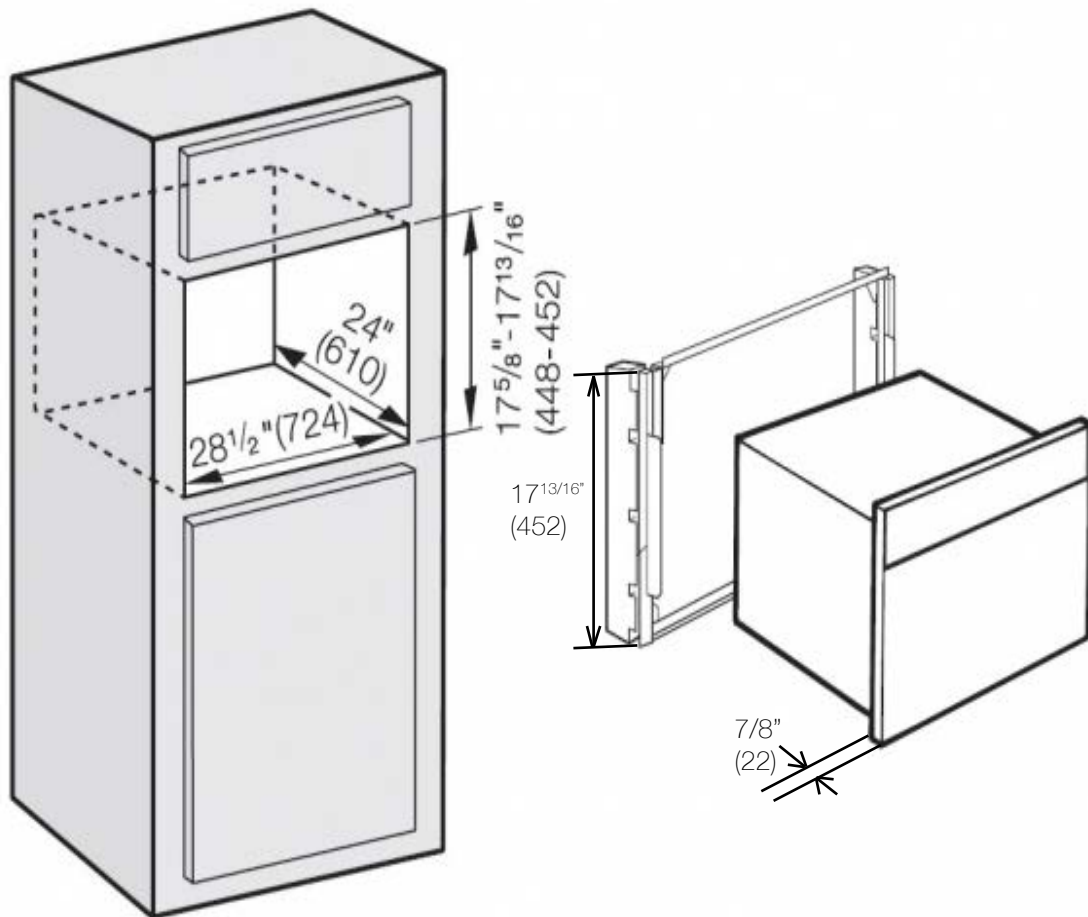

30" Trim Kit

EBA 6708 MC,
EBA 6808 MC, EBA 6808 MC HVBR,
EBA 6808 MC BRWS, EBA 6808 MC OBSW

30" Trim Kit EBA 6708 MC, EBA 6808 MC

INSTALLATION SPECIFICATIONS

Installation In Tall Niche

** Follow the appliance's installation directions for plumbing, electrical, and ventilation.

30" Trim Kit

EBA 6708 MC, EBA 6808 MC

Installation Above 30" Oven

** Follow the appliance's insallation directions for plumbing, electrical, and ventalation.