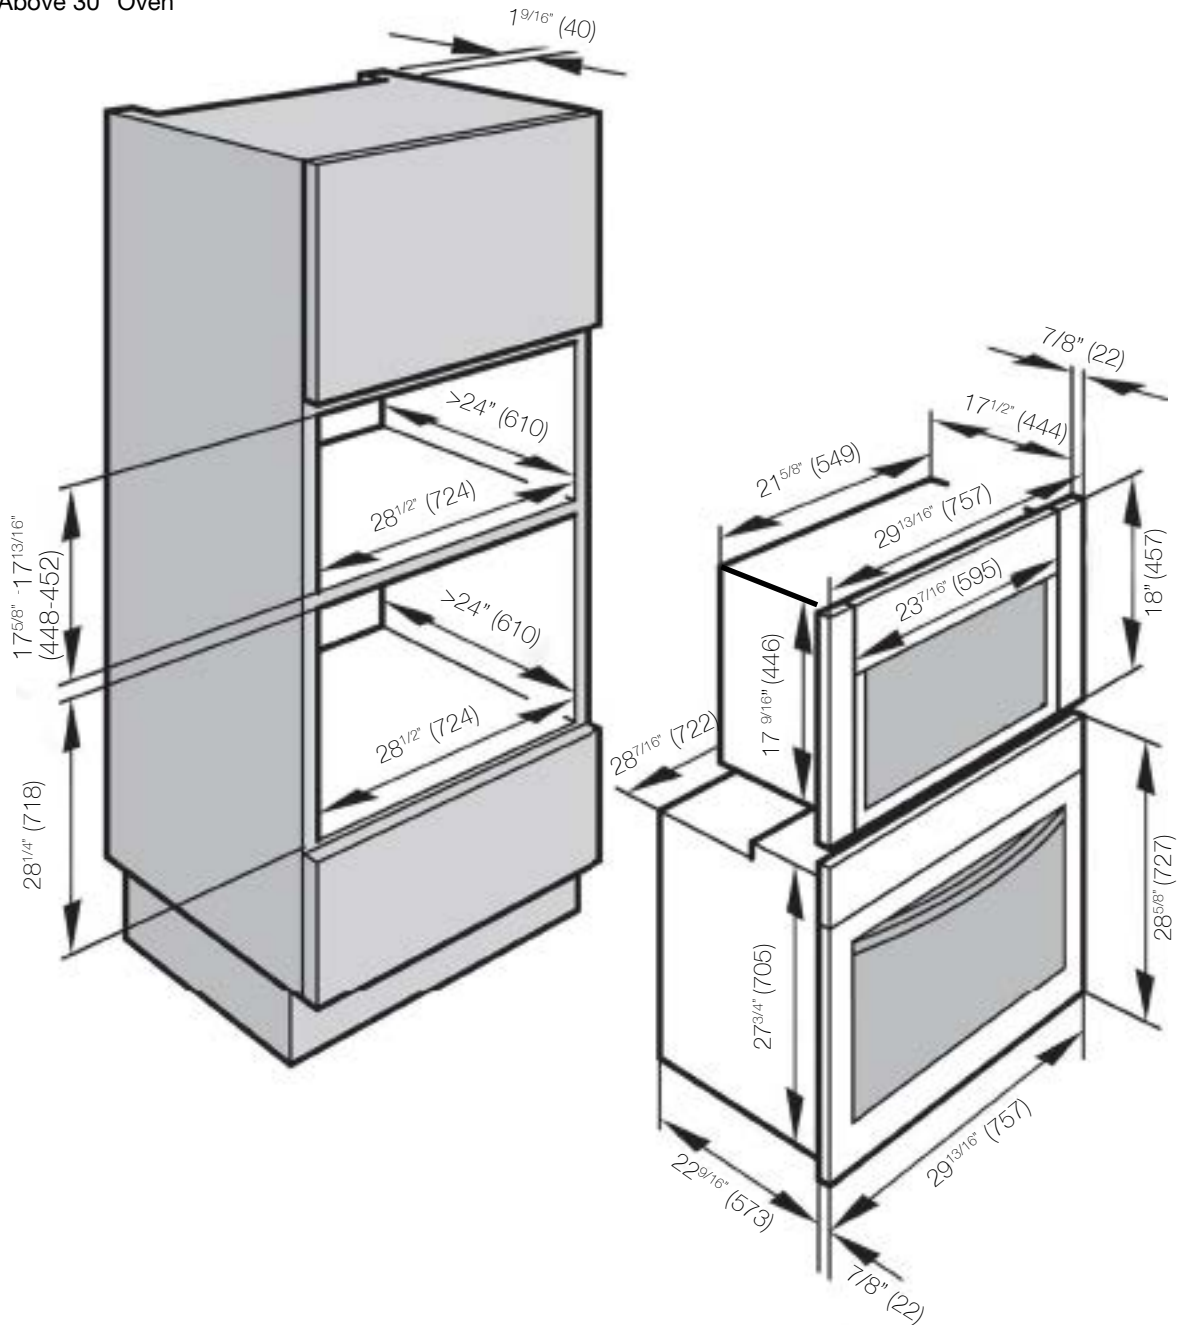

30" Trim Kit

EBA 6708 MC,
EBA 6808 MC, EBA 6808 MC HVBR,
EBA 6808 MC BRWS, EBA 6808 MC OBSW

30" Trim Kit EBA 6708 MC, EBA 6808 MC

INSTALLATION SPECIFICATIONS

Installation In Tall Niche

** Follow the appliance's installation directions for plumbing, electrical, and ventilation.

30" Trim Kit

EBA 6708 MC, EBA 6808 MC

Installation Above 30" Oven

** Follow the appliance's insallation directions for plumbing, electrical, and ventalation.