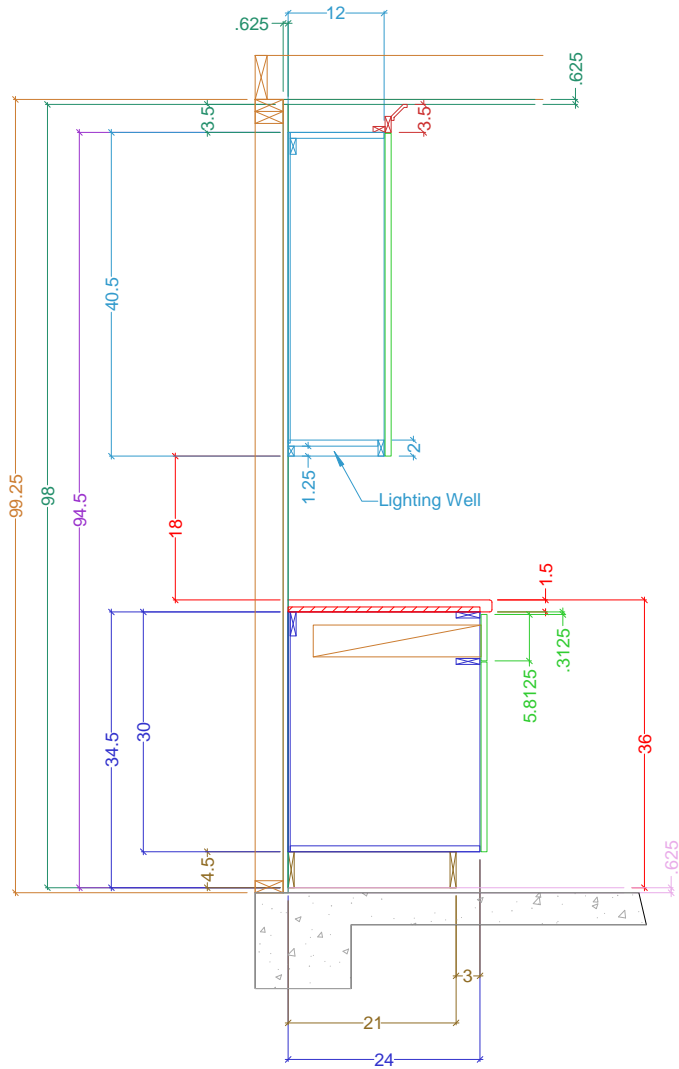

Legend

- Wall Veneer
- Framing
- Base Cabinetry
- Upper Cabinetry
- Full-height Cabinetry
- Doors/DWR Fronts
- Counters
- Casings & Mouldings
- Electrical
- Plumbing - Waste
- Plumbing - Supply
- Plumbing - Gas

Cross-Sectional View of Cabinetry Construction

Name: MARINA Const. for ALBRIGHT

Scale: 1/2" = 1' 0"

Dr. by: Brian

Project: KITCHEN-DESK-ENTRY Cabinetry

REV:

Date: 07.06.2018

Size: 'A' 8.5" x 11"