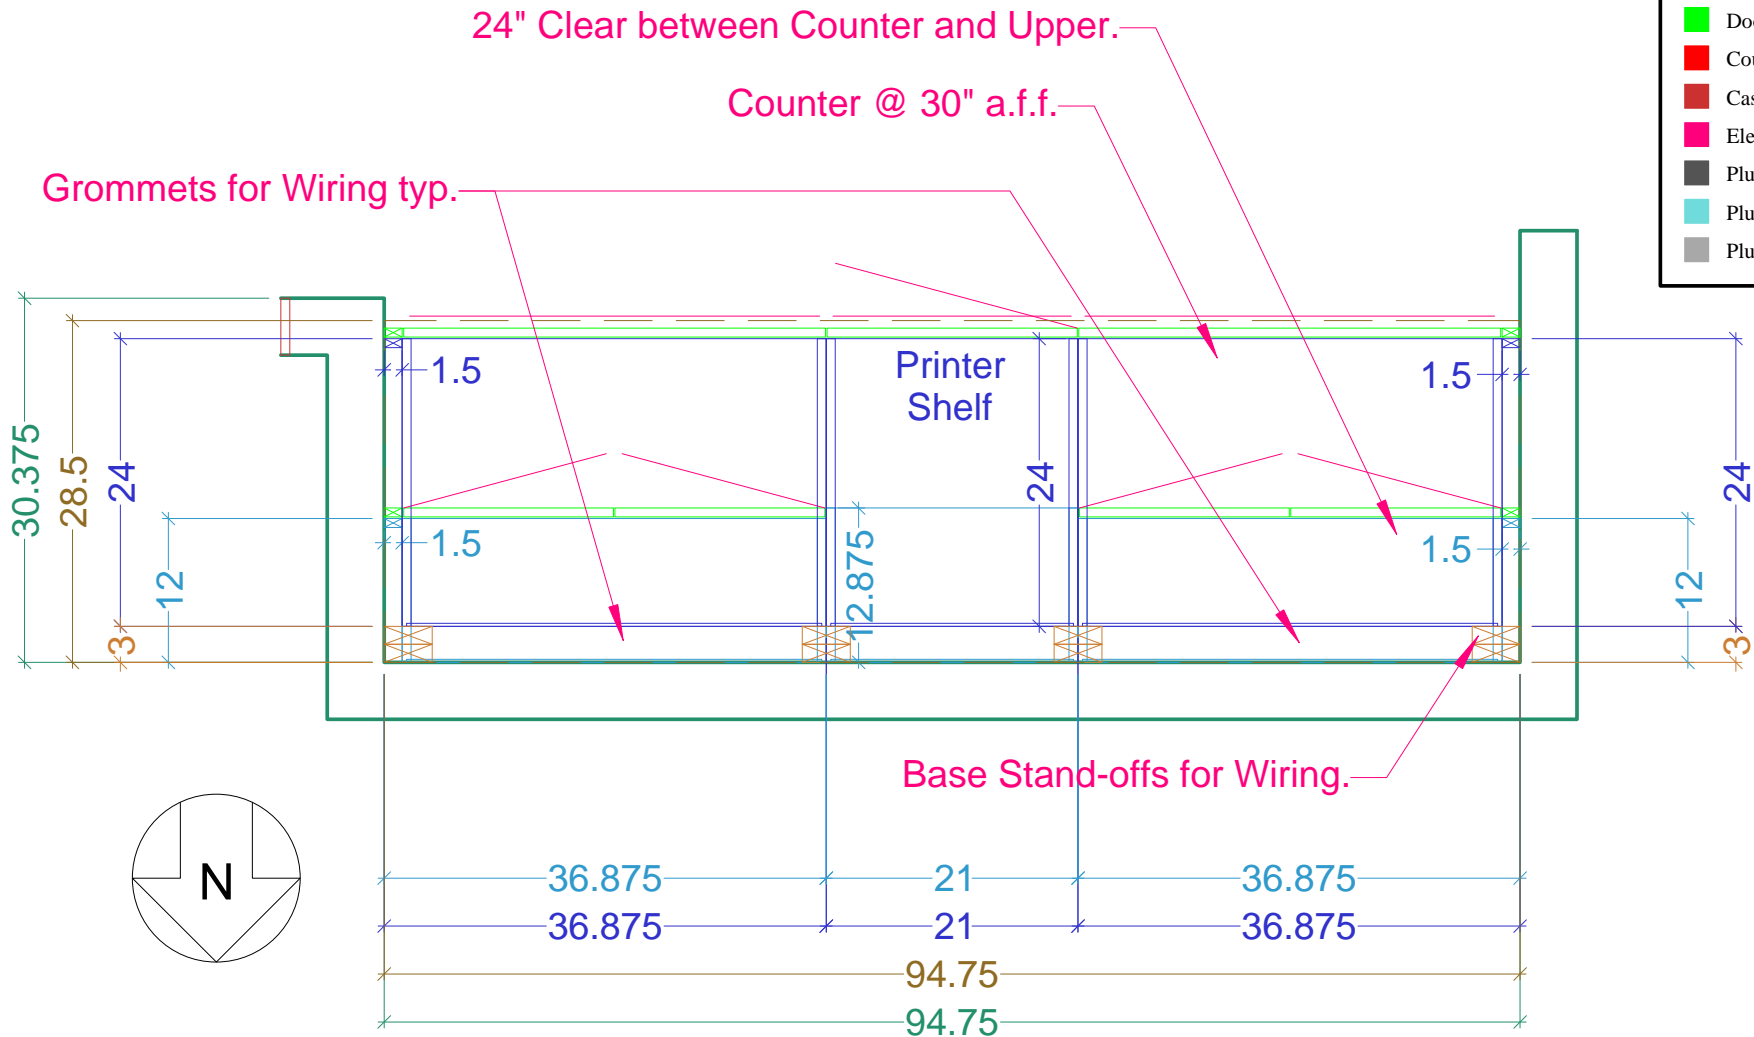

**Legend**

- Wall Veneer
- Framing
- Base Cabinetry
- Upper Cabinetry
- Full-height Cabinetry
- Doors/DWR Fronts
- Counters
- Casings & Mouldings
- Electrical
- Plumbing - Waste
- Plumbing - Supply
- Plumbing - Gas

**PLAN-View of DESK Cabinetry**

Name: MARINA Const. for ALBRIGHT	Scale: 3/8" = 1' 0"	Size: 'A' 8.5" x 11"
Project: KITCHEN-DESK-ENTRY Cabinetry	REV:	Dr. by: Brian
		Date: 07.09.2018