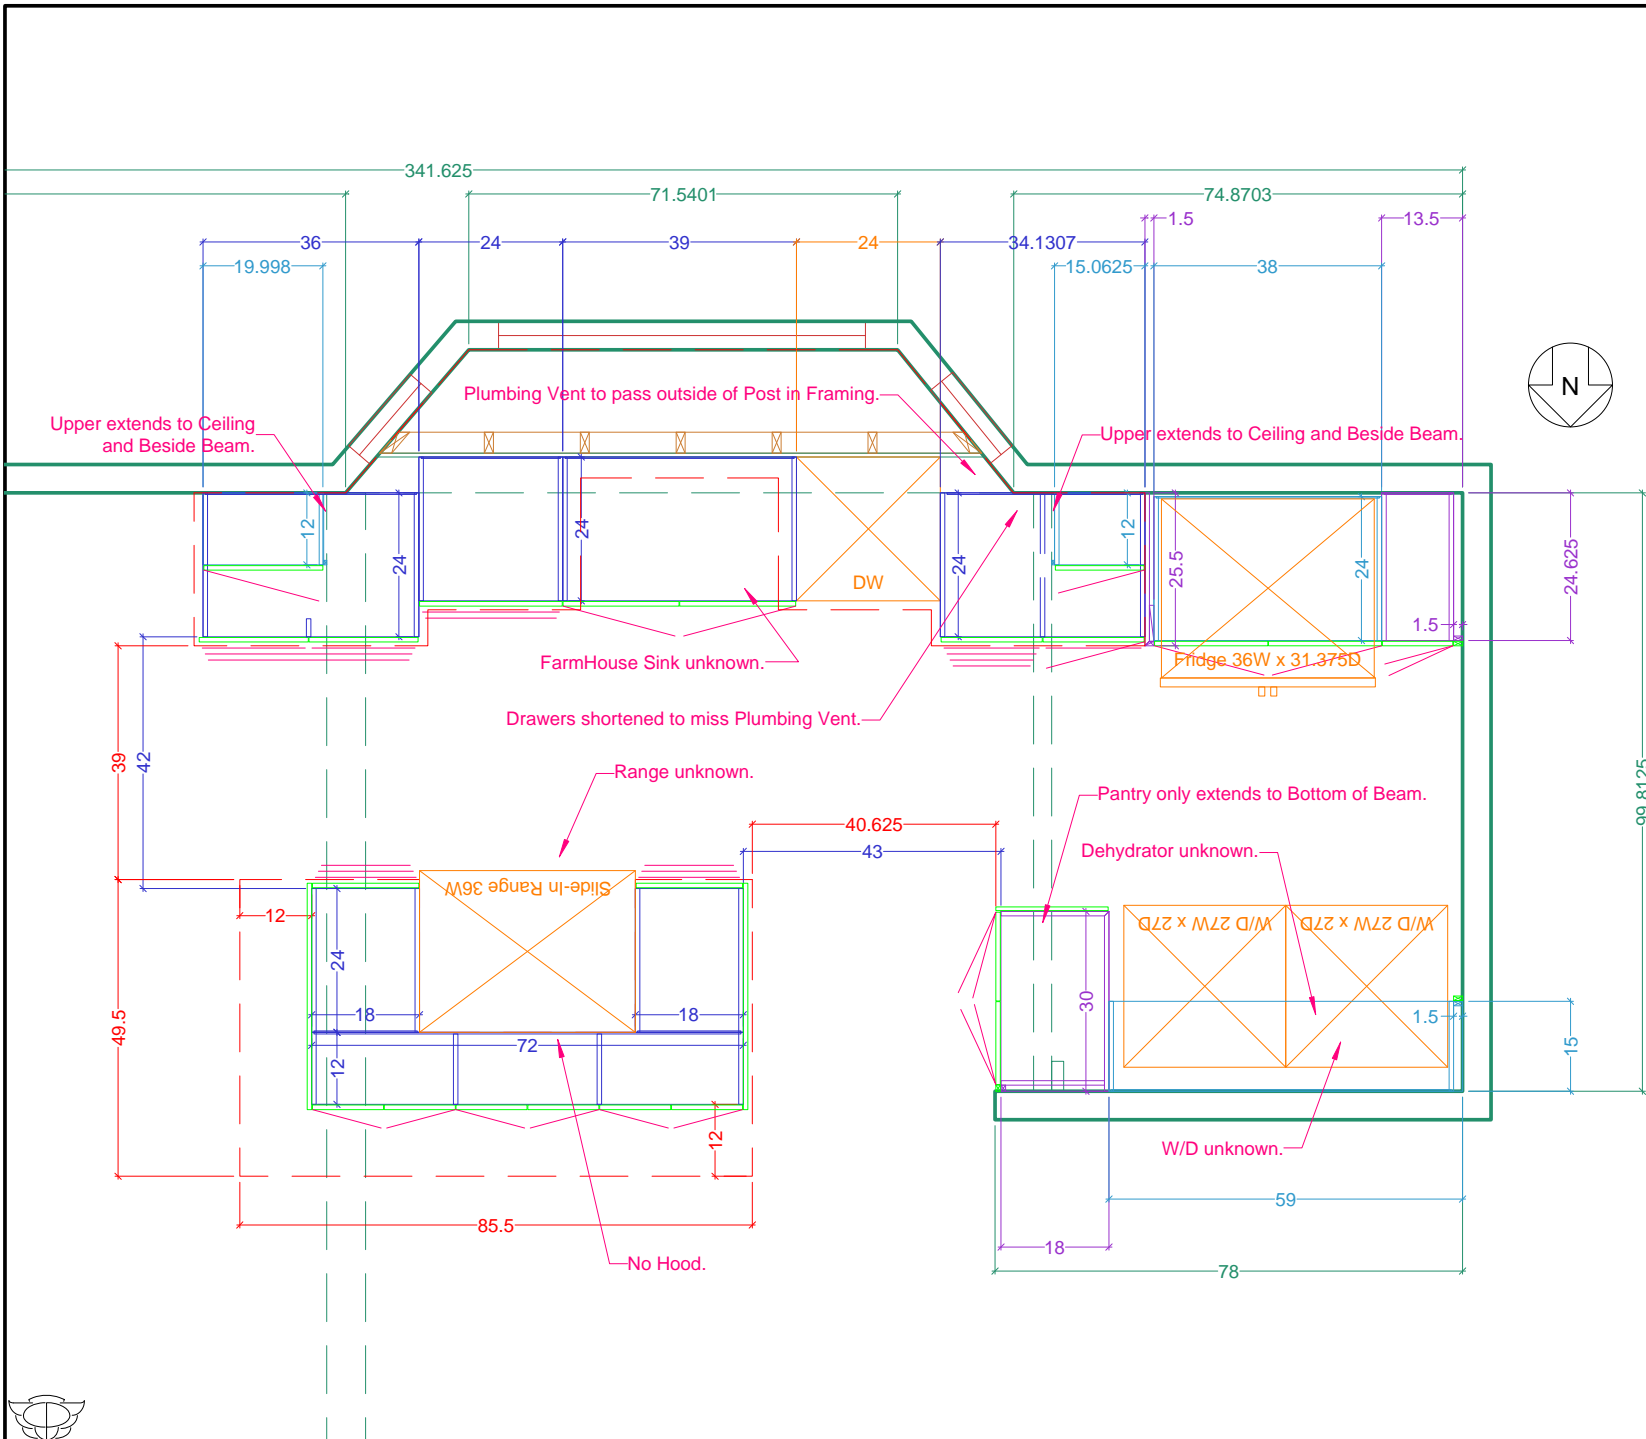

Legend

- Wall Veneer
- Framing
- Base Cabinetry
- Upper Cabinetry
- Full-height Cabinetry
- Doors/DWR Fronts
- Counters
- Casings & Mouldings
- Electrical
- Plumbing - Waste
- Plumbing - Supply
- Plumbing - Gas

Size: 'A' 8.5" x 11"

PLAN-View of KITCHEN Cabinetry

Name: MARINA Const. for ALBRIGHT

Scale: 3/8" = 1' 0"

Dr. by: Brian

Project: KITCHEN-DESK-ENTRY Cabinetry

REV:

Date: 07.09.2018