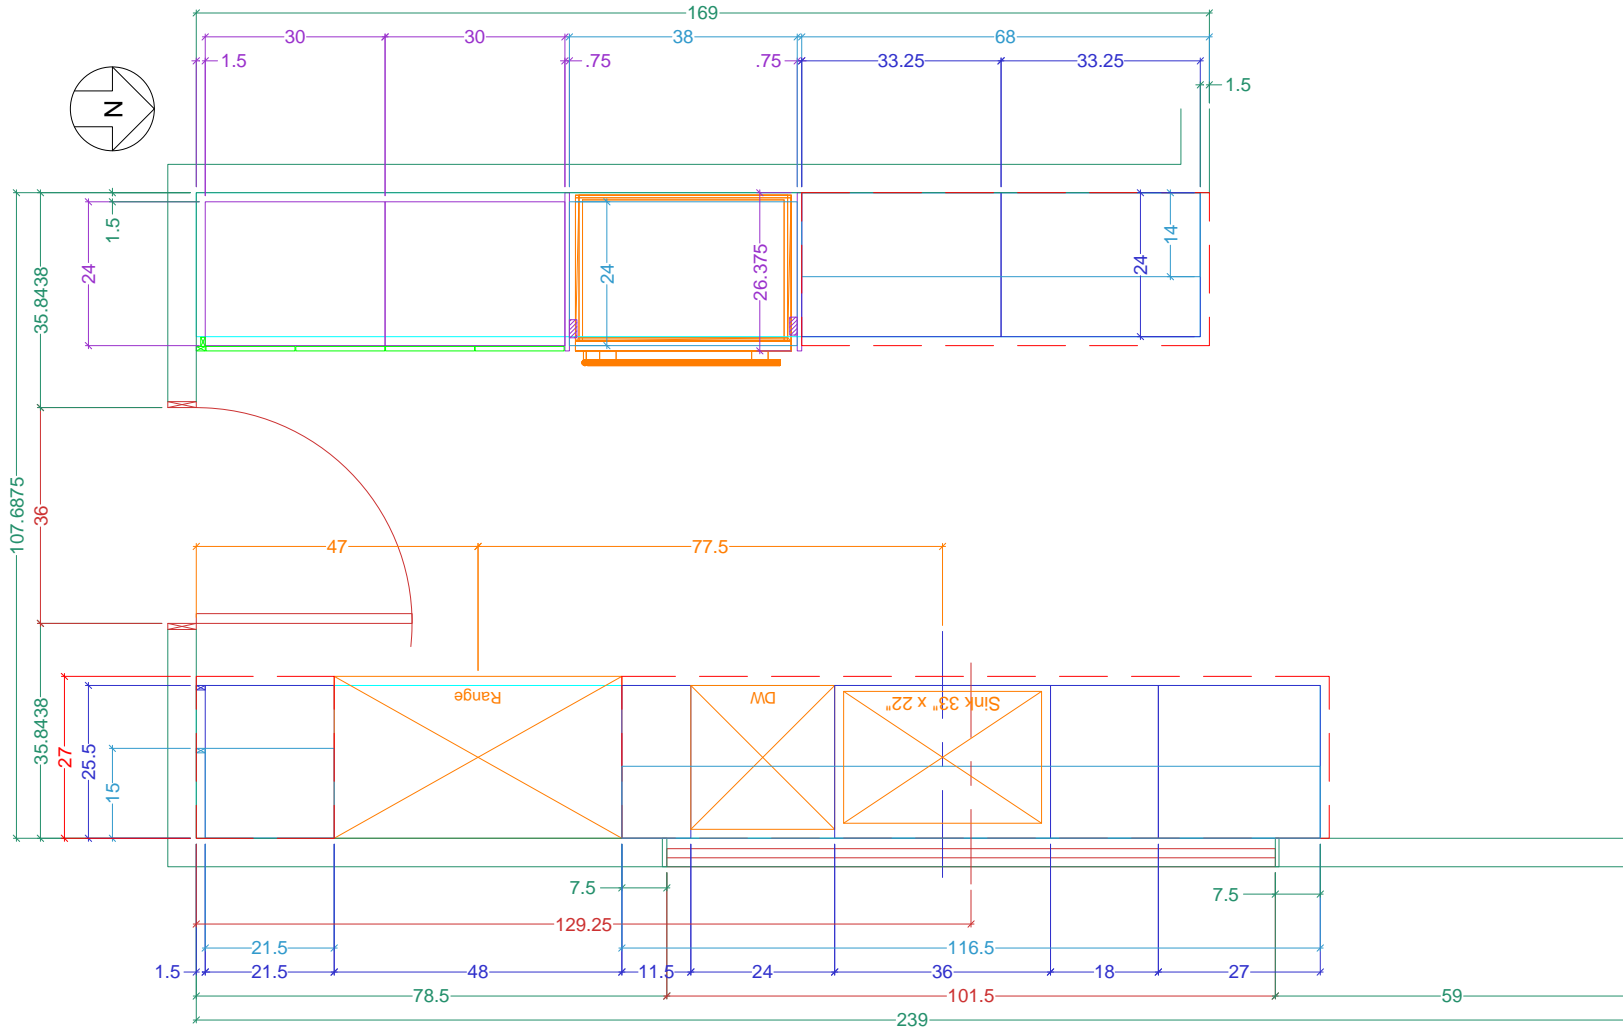

Legend

- Wall Veneer
- Framing
- Base Cabinetry
- Upper Cabinetry
- Full-height Cabinetry
- Doors/DWR Fronts
- Counters
- Casings & Mouldings
- Electrical
- Plumbing - Waste
- Plumbing - Supply
- Plumbing - Gas

PLAN View

Name: MARINA -- DeNoble

Scale: 3/8" = 1' 0"

Size: 'A' 8.5" x 11"

Dr. by: Brian

Project: KITCHEN Cabinetry

REV:

Date: 06.29.2016