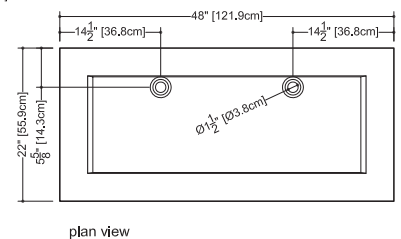

Cube

VC 48

inch 48x22x4 mm 1219x559x102

■ **interior dimensions**

inch 40x14x3.375 mm 1016x356x86

■ **weight**

lb - 46 kg - 21

■ **installation**

mono, 8" c/c or no hole

■ **material**

WETMAR™, glossy or mat finish

■ **color**

white

■ **codes/standards applicable**

IAPMO-ANSI Z124.1 - IAPMO-ANSI Z124.3

CSA B 45.0 - CSA B45.4

WETSTYLE cannot be held responsible for any technical errors and reserves the right to make revisions without notice.

Approximate measurement.
The manufacturer accept 1/4" (6.35mm) variance.

www.WETSTYLE.CA - Montreal - Canada
Tel. 450.536.9000 - 1 888.536.9001 - Fax. 450.536.0202