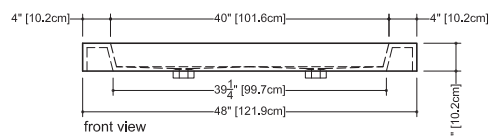

Cube

VC 48

inch 48x22x4 mm 1219x559x102

■ **interior dimensions**

inch 40x14x3.375 mm 1016x356x86

■ **weight**

lb - 46 kg - 21

■ **installation**

mono, 8" c/c or no hole

■ **material**

WETMAR™, glossy or mat finish

■ **color**

white

■ **codes/standards applicable**

IAPMO-ANSI Z124.1 - IAPMO-ANSI Z124.3

CSA B 45.0 - CSA B45.4

WETSTYLE cannot be held responsible for any technical errors and reserves the right to make revisions without notice.

Approximate measurement.
The manufacturer accept 1/4" (6.35mm) variance.

www.WETSTYLE.CA - Montreal - Canada
Tel. 450.536.9000 - 1 888.536.9001 - Fax. 450.536.0202