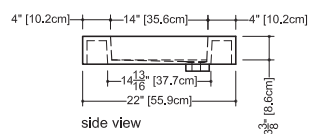

Cube

VC 48

inch 48x22x4 mm 1219x559x102

■ **interior dimensions**

inch 40x14x3.375 mm 1016x356x86

■ **weight**

lb - 46 kg - 21

■ **installation**

mono, 8" c/c or no hole

■ **material**

WETMAR™, glossy or mat finish

■ **color**

white

■ **codes/standards applicable**

IAPMO-ANSI Z124.1 - IAPMO-ANSI Z124.3

CSA B 45.0 - CSA B45.4

WETSTYLE cannot be held responsible for any technical errors and reserves the right to make revisions without notice.

Approximate measurement.
The manufacturer accept 1/4" (6.35mm) variance.

www.WETSTYLE.CA - Montreal - Canada
Tel. 450.536.9000 - 1 888.536.9001 - Fax. 450.536.0202