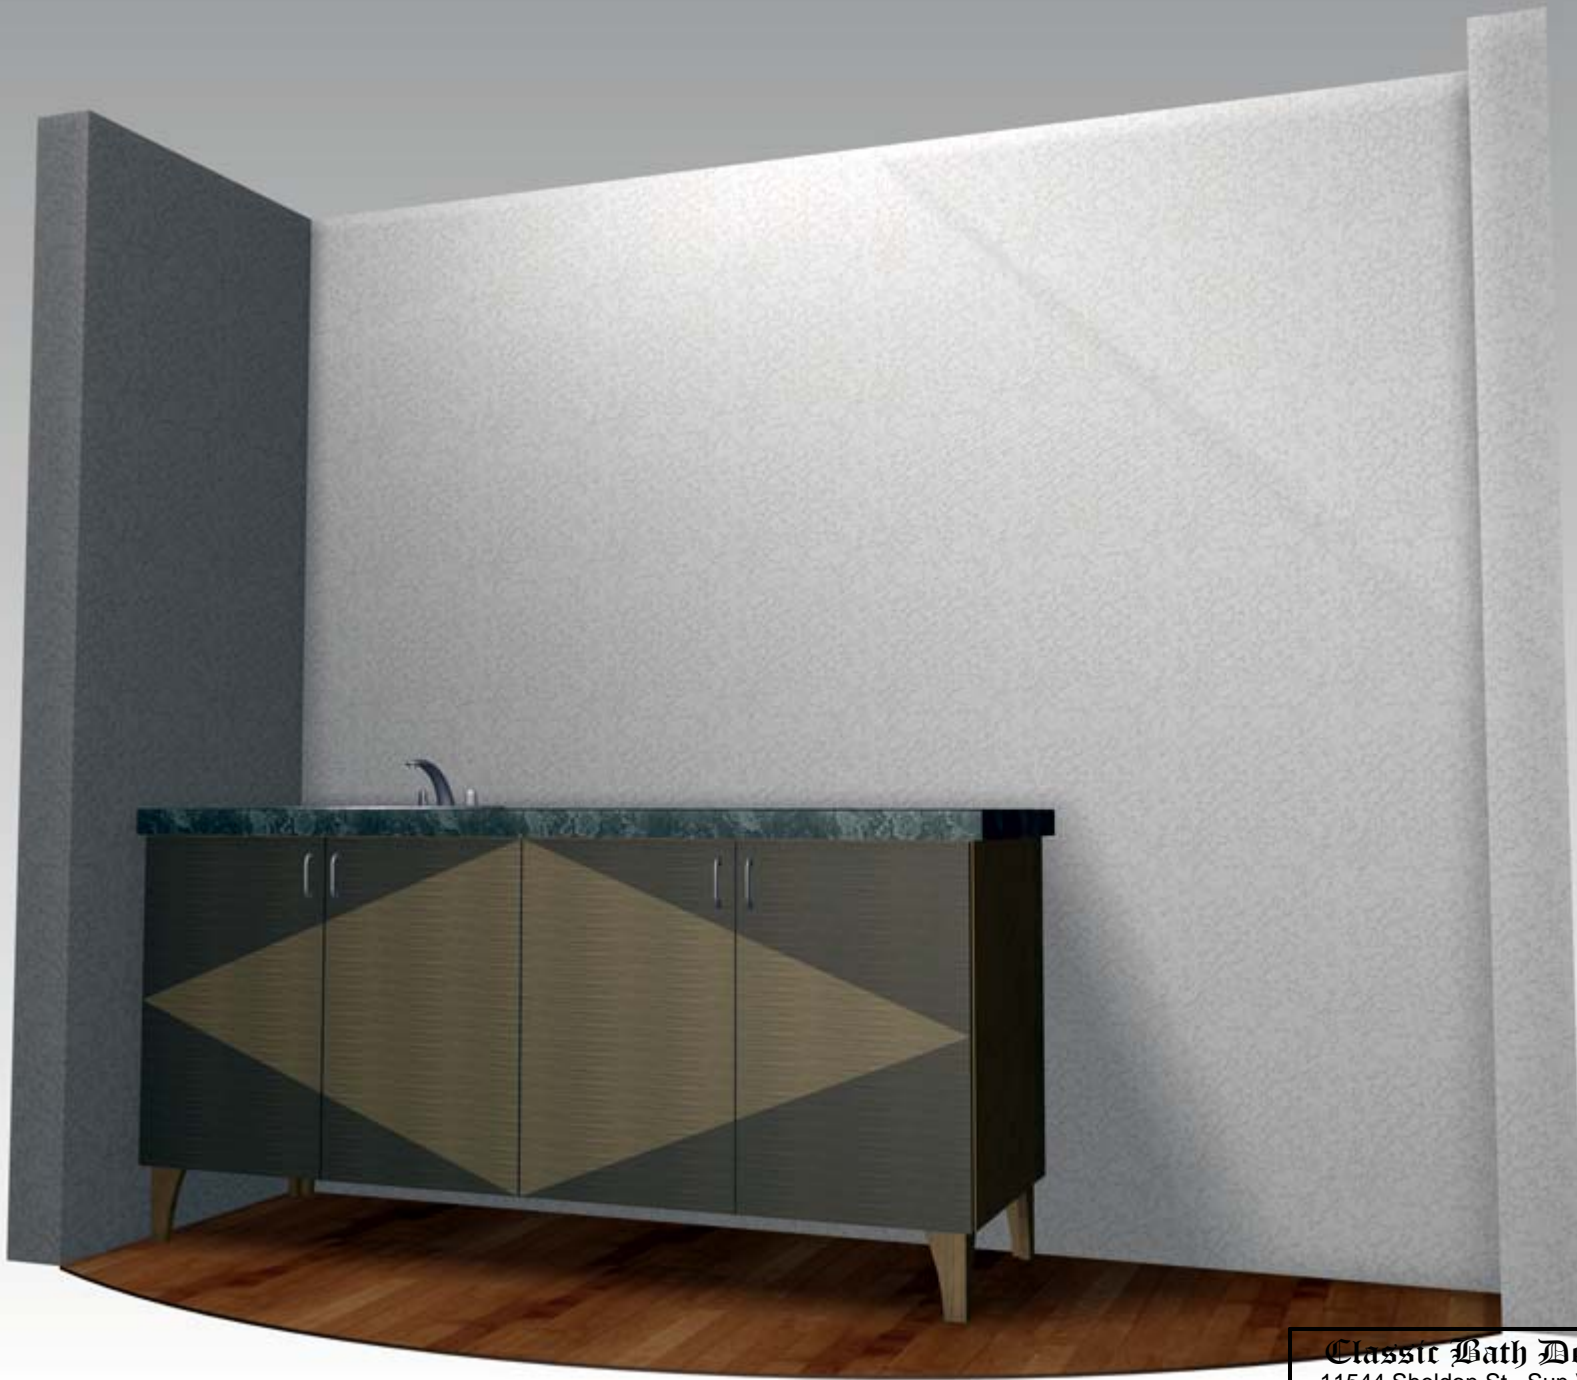

Classic Bath Designs, Inc.
11544 Sheldon St., Sun Valley, CA 91352
818.767.1144 fax: 818.767.1278

Cust: ODesign for Fox

PO# DWELLING

Scale: As Noted

BATH-Powder

Approved _____

Job: FL-S_PG/PG_MDF:perSample_IntEB:PG

Size: A

Dr By: Brian

09/26/2014

Rndr