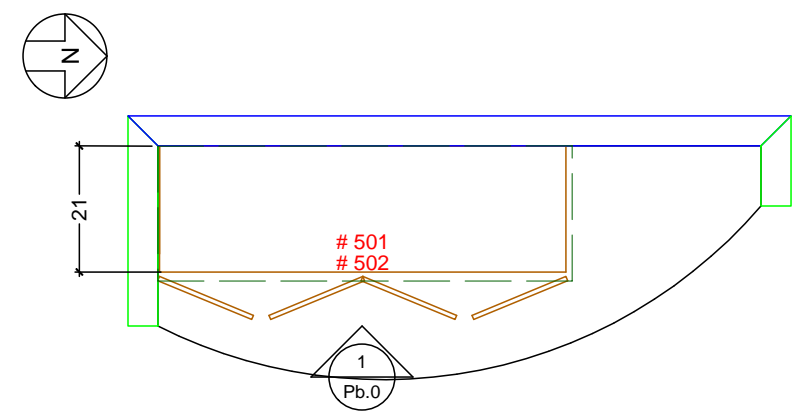

1 POWDER BATH ELEVATION
SCALE: 1/2" = 1' 0"

POWDER BATH CABINERY FLOOR PLAN
SCALE: 3/8" = 1' 0"

Classic Bath Designs, Inc.
11544 Sheldon St., Sun Valley, CA 91352
818.767.1144 fax: 818.767.1278

Cust: ODesign for Fox	PO# DWELLING	Scale: As Noted	BATH-Powder
Approved _____	Job: FL-S_PG/PD_MDF:perSample_IntEB:PG	Size: A	Dr By: Brian 09/26/2014

Size: A

Dr By: Brian

09/26/2014

Rndr