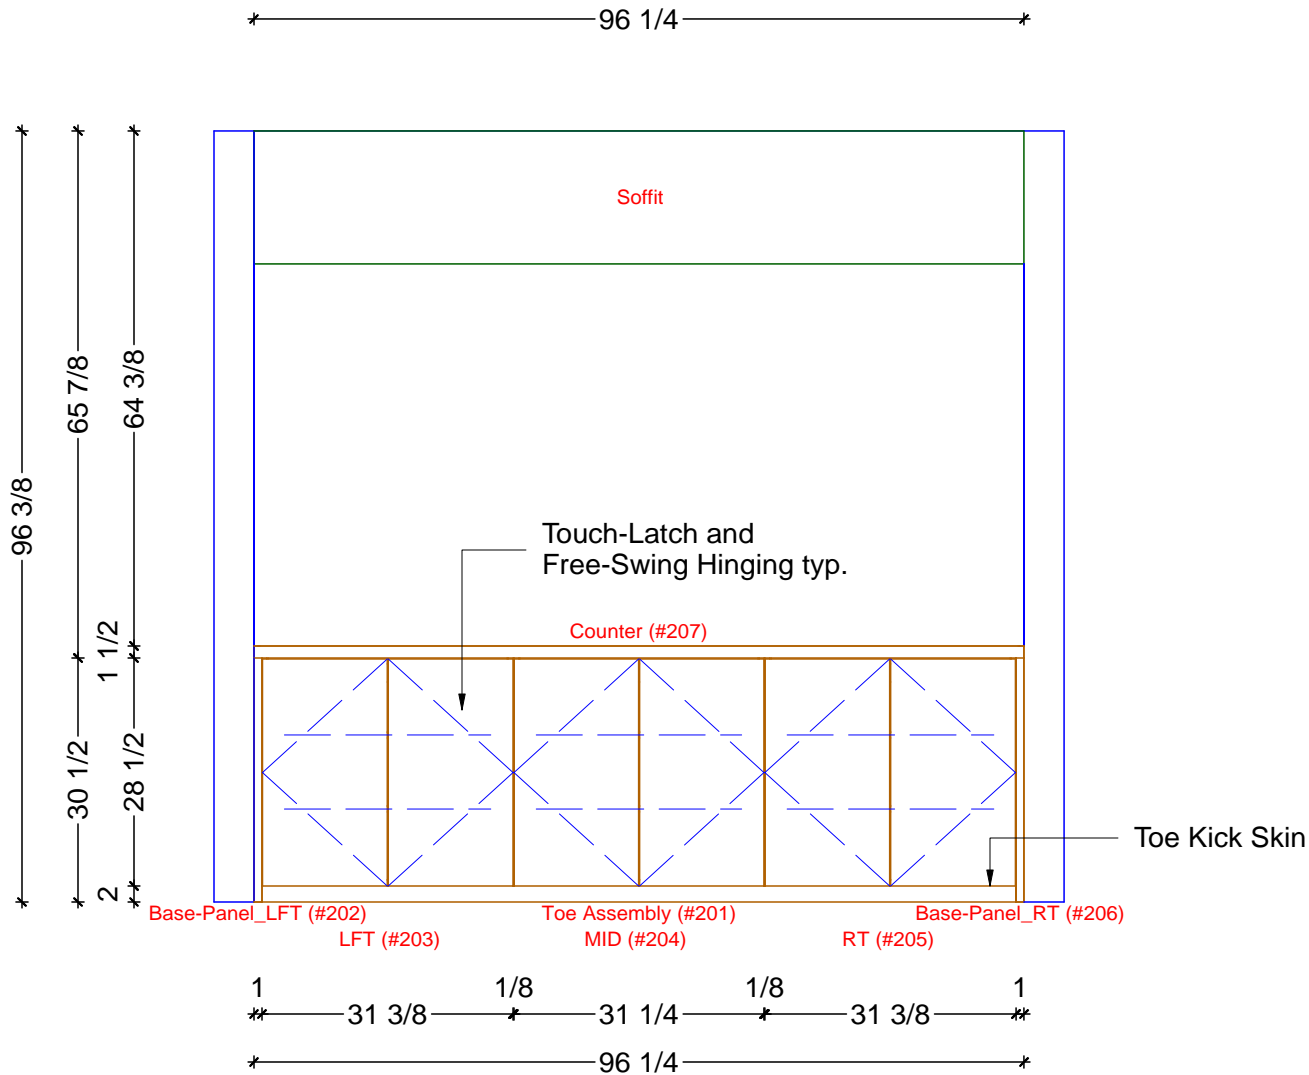

○ LIVING ROOM CABINETRY FLOOR PLAN
 SCALE: 1/2" = 1' 0"

Classic Bath Designs, Inc.
 11544 Sheldon St., Sun Valley, CA 91352
 818.767.1144 fax: 818.767.1278

Cust: ODesign for Fox		PO# DWELLING	Scale: As Noted	DINING	Dn.0
Approved _____	Job: FL-S_PG/PD_MDF:perSample_IntEB:PG	Size: A	Dr By: Brian	09/26/2014	

1 LIVING ROOM ELEVATION
SCALE: 1/2" = 1' 0"

Classic Bath Designs, Inc.
11544 Sheldon St., Sun Valley, CA 91352
818.767.1144 fax: 818.767.1278

Cust: ODesign for Fox	PO# DWELLING	Scale: As Noted	DINING
Approved _____	Job: FL-S_PG/PD_MDF:perSample_IntEB:PG	Size: A	Dr By: Brian 09/26/2014

Size: A

Dr By: Brian

09/26/2014

Rndr