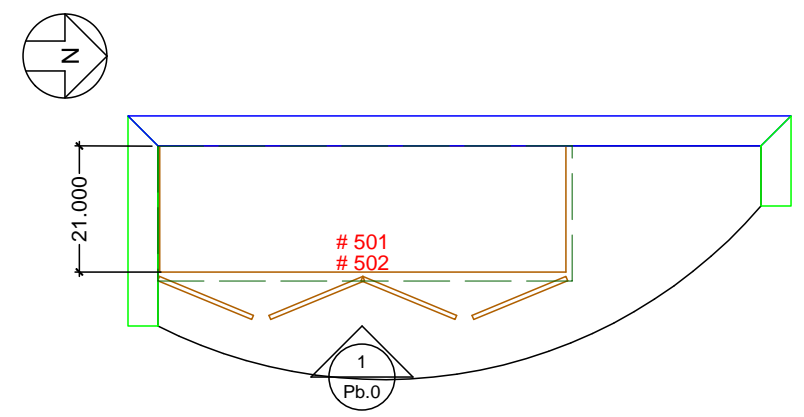

1 POWDER BATH ELEVATION
SCALE: 1/2" = 1' 0"

POWDER BATH CABINETRY FLOOR PLAN
SCALE: 3/8" = 1' 0"

Classic Bath Designs, Inc.
11544 Sheldon St., Sun Valley, CA 91352
818.767.1144 fax: 818.767.1278

Cust: ODesign for Fox	PO# DWELLING	Scale: As Noted	BATH-Powder
Approved _____	Job: FL-S_PG/PD_MDF:perSample_IntEB:PG	Size: A	Dr By: Brian 09/30/2014

Size: A

Dr By: Brian

09/30/2014

Rndr