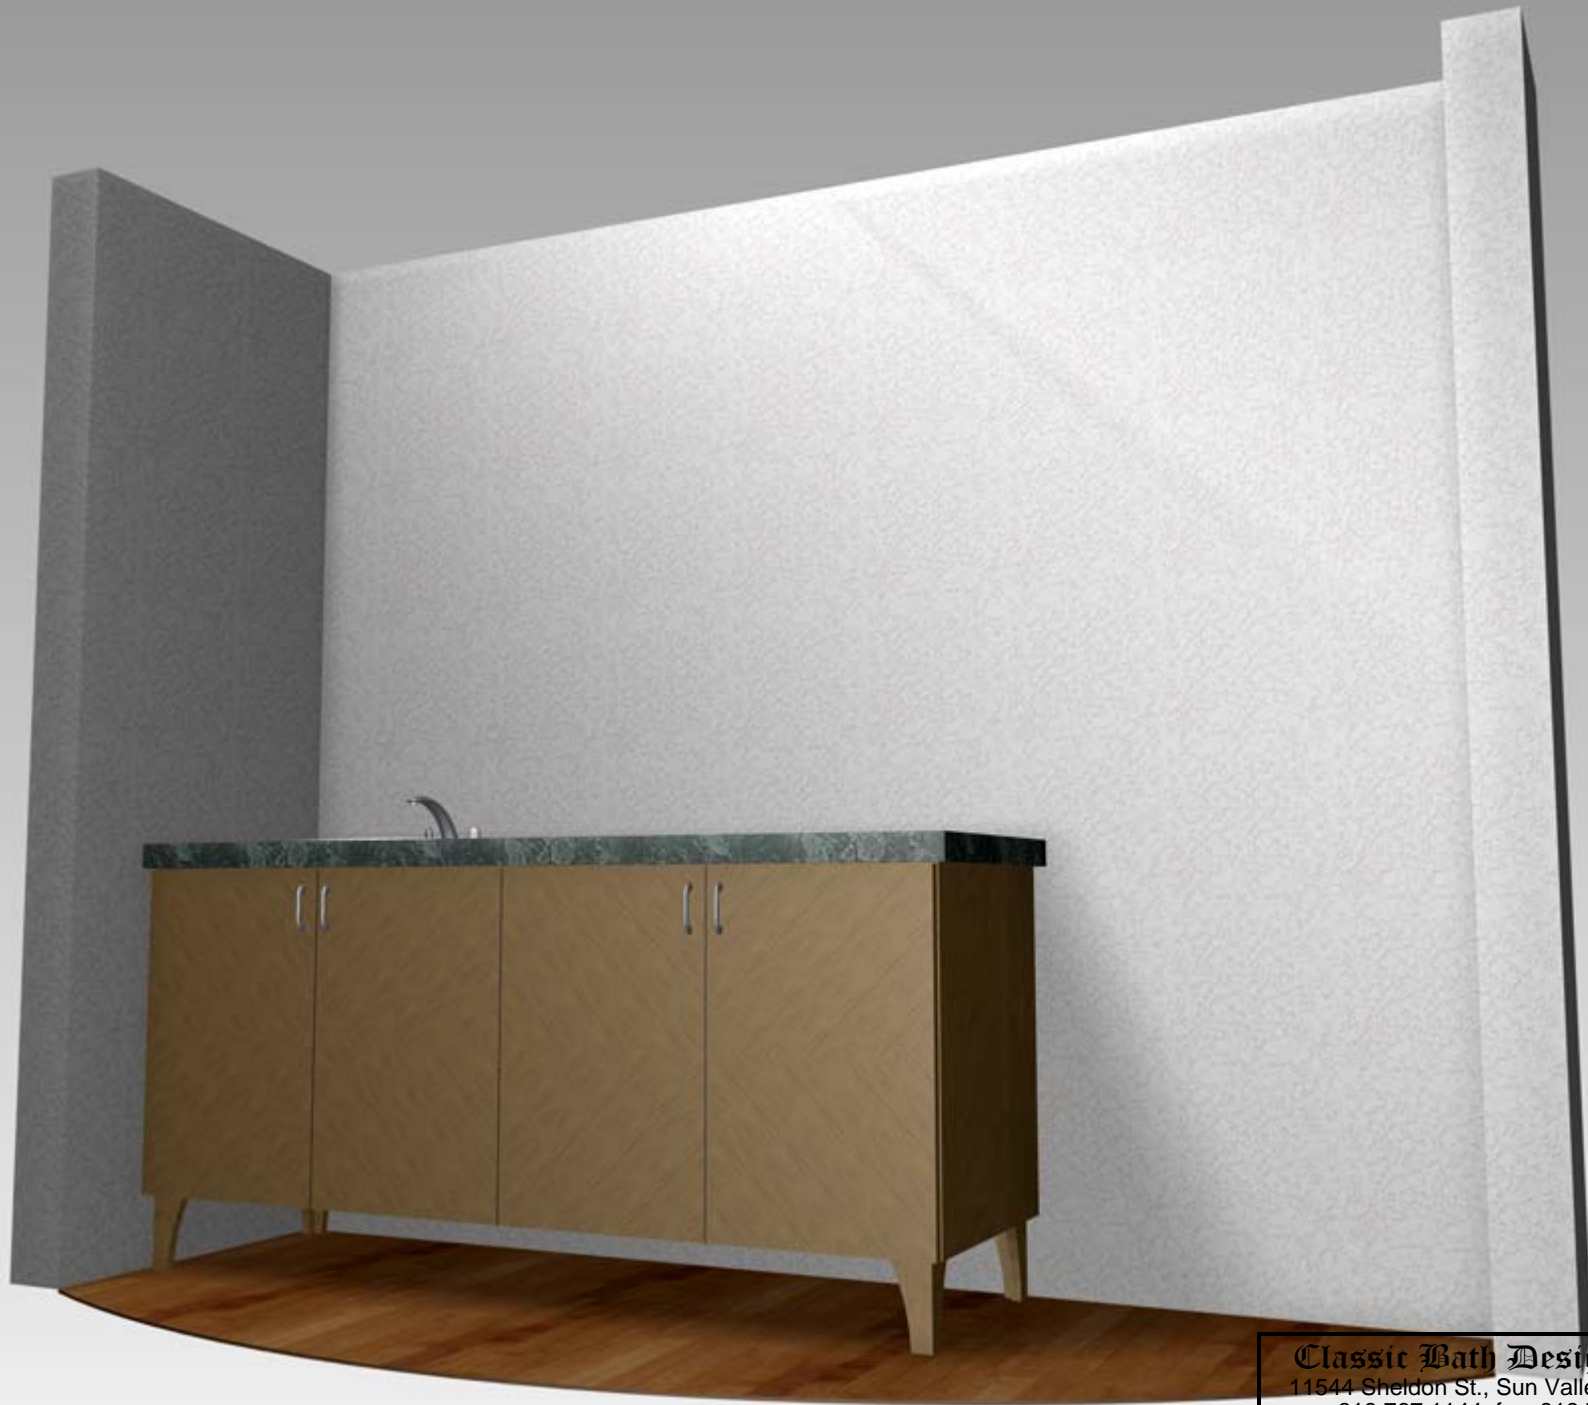

1 POWDER BATH ELEVATION
SCALE: 1/2" = 1' 0"

POWDER BATH CABINETRY FLOOR PLAN
SCALE: 3/8" = 1' 0"

Classic Bath Designs, Inc.
11544 Sheldon St., Sun Valley, CA 91352
818.767.1144 fax: 818.767.1278

Cust: ODesign for Fox	PO# DWELLING	Scale: As Noted	BATH-Powder
Approved _____	Job: FL-S_PG/PD_MDF:perSample_IntEB:PG	Size: A	Dr By: Brian 09/30/2014

Bp.0

Classic Bath Designs, Inc.
 11544 Sheldon St., Sun Valley, CA 91352
 818.767.1144 fax: 818.767.1278

Cust: ODesign for Fox

PO# DWELLING

Scale: As Noted

BATH-Powder

Approved _____

Job: FL-S_PG/PG_MDF:perSample_IntEB:PG

Size: A

Dr By: Brian

09/30/2014

Rndr