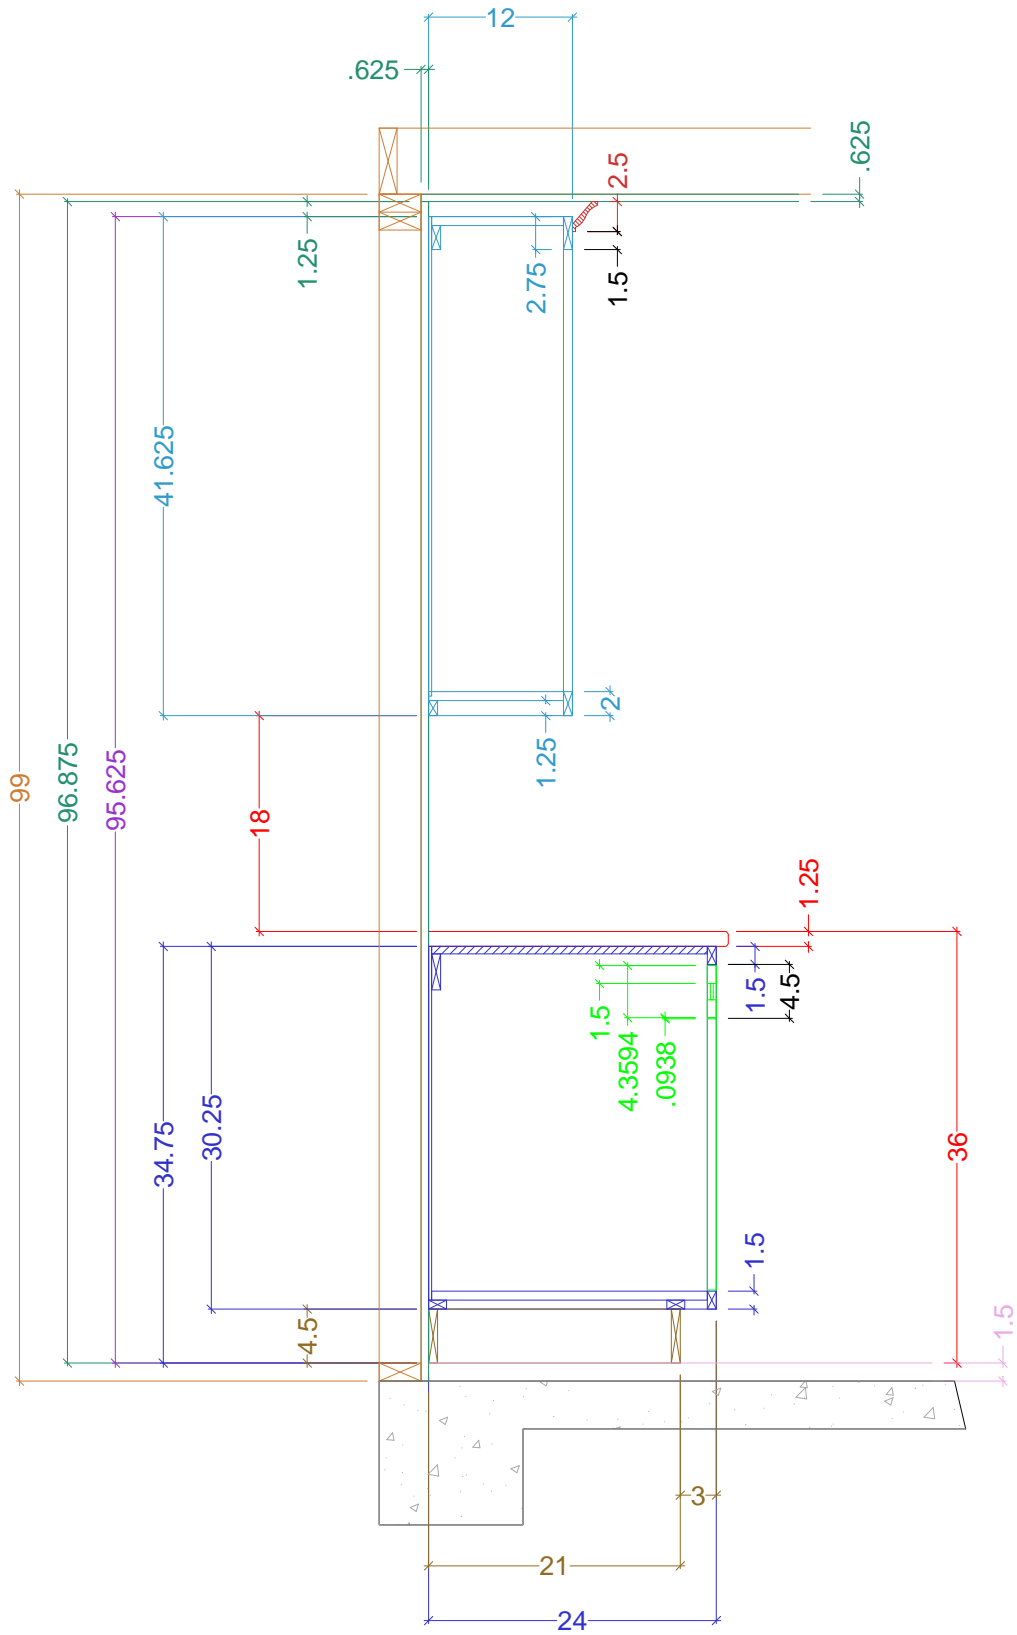

REV:

Date: 09.15.2015

Dr. by: Brian

Scale: 3/8" = 1' 0"

Size: 'A' 8.5" x 11"

PLAN View - Base and Full-Height Cabinetry

Name: Palermo--Skyline

Project: KITCHEN Cabinetry

REV:

Date: 09.15.2015

Dr. by: Brian

Scale: 3/4" = 1' 0"

Size: 'A' 8.5" x 11"

Cross-Sectional View of Cabinetry Construction

Name: Palermo--Skyline

Project: KITCHEN Cabinetry