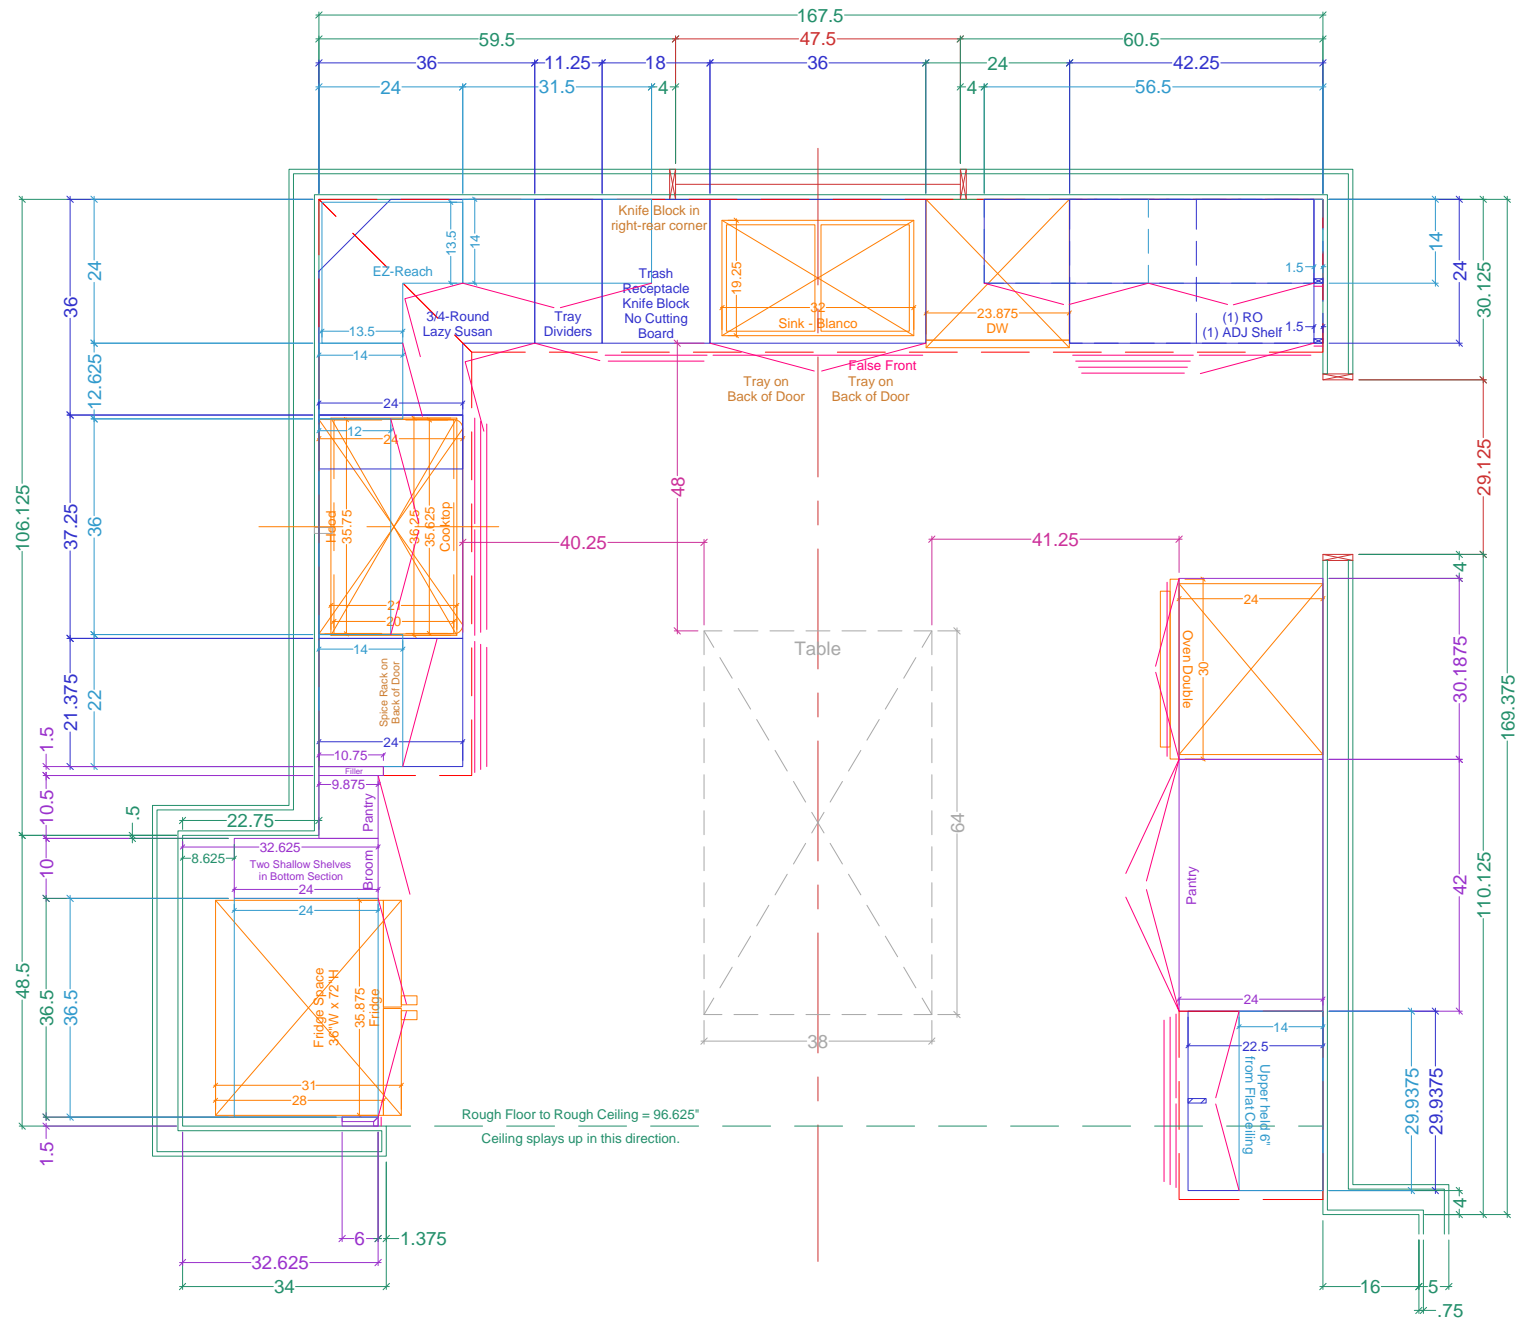

Legend

- Wall Veneer
- Framing
- Base Cabinetry
- Upper Cabinetry
- Full-height Cabinetry
- Doors/DWR Fronts
- Counters
- Casings & Mouldings
- Electrical
- Plumbing - Waste
- Plumbing - Supply
- Plumbing - Gas

PLAN View - the CABINETs

Name: Preston for Roy

Scale: 3/8" = 1' 0"

Dr. by: Brian

Project: KITCHEN Cabinetry

PREV: 3/12,3/19

Date: 03.23.2021

Size: 'A' 8.5" x 11"