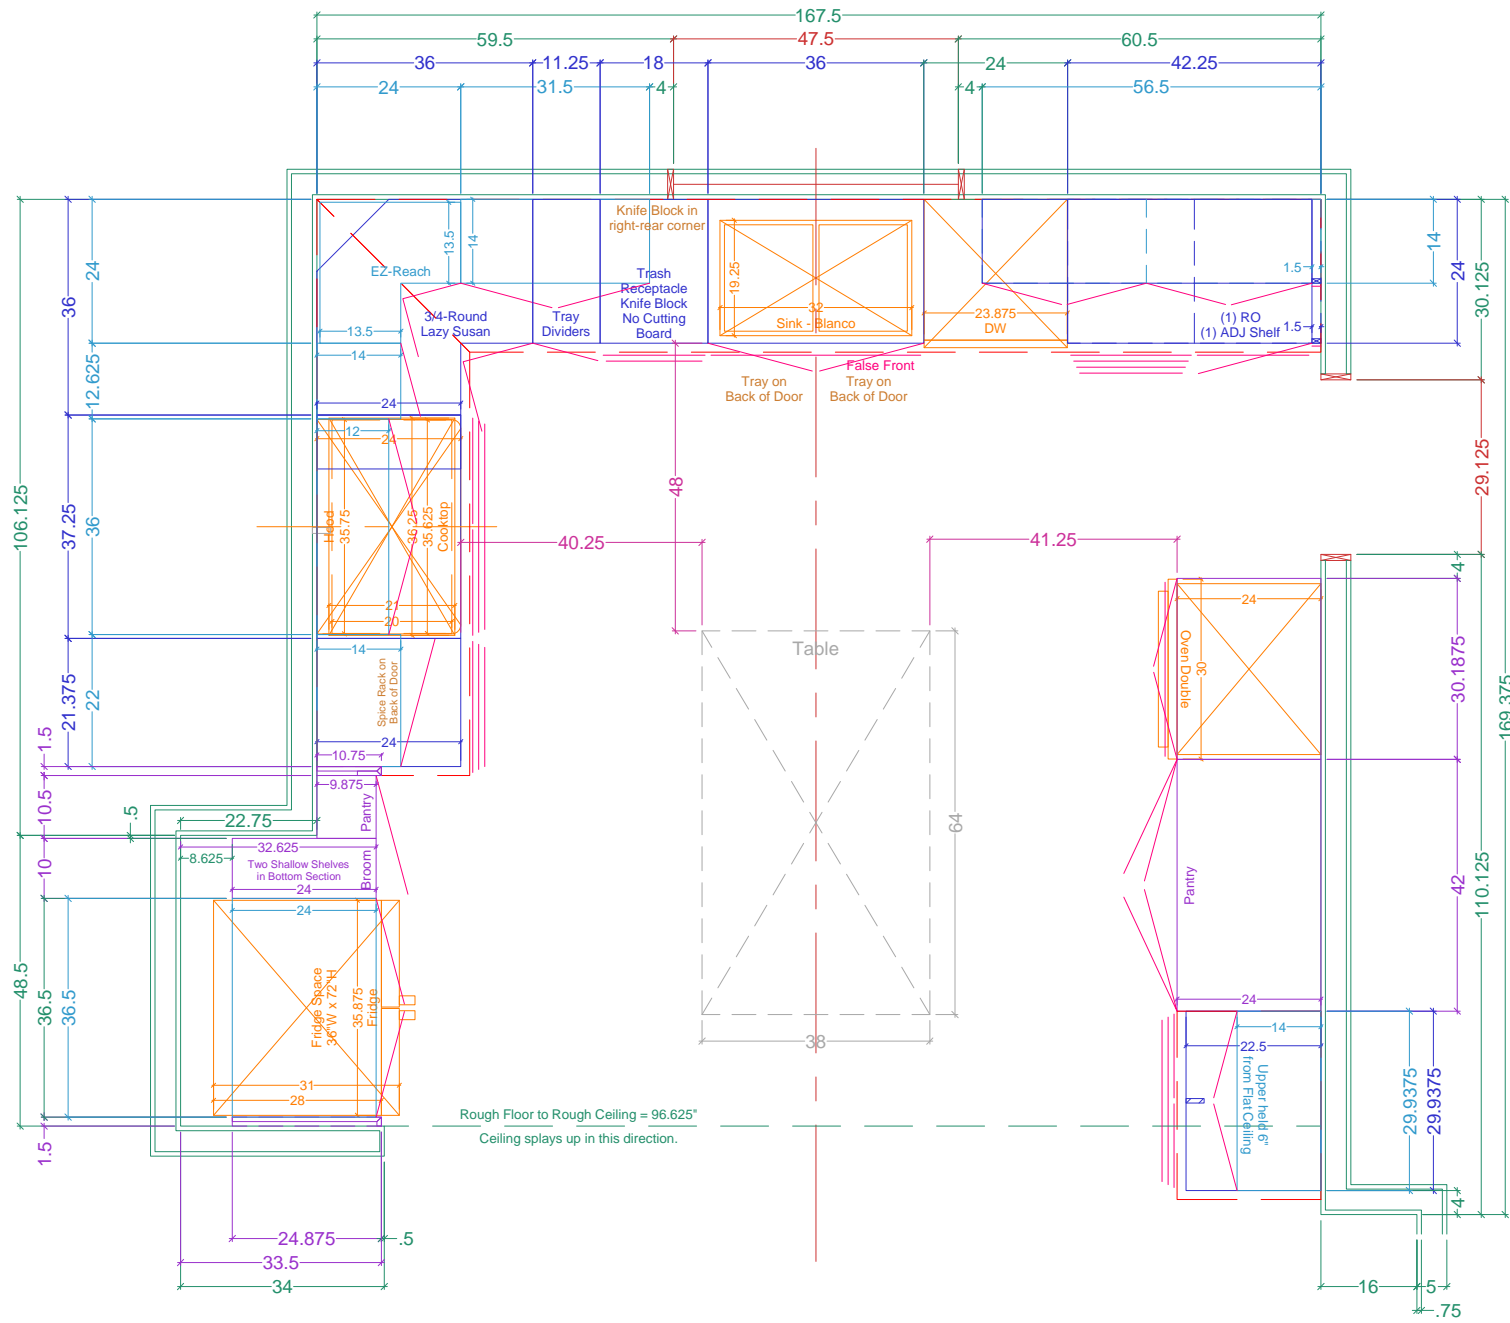

# Legend

- Wall Veneer
- Framing
- Base Cabinetry
- Upper Cabinetry
- Full-height Cabinetry
- Doors/DWR Fronts
- Counters
- Casings & Mouldings
- Electrical
- Plumbing - Waste
- Plumbing - Supply
- Plumbing - Gas

## PLAN View - the CABINETS

Name: Preston for Roy

Scale: 3/8" = 1' 0"

Dr. by: Brian

Project: KITCHEN Cabinetry

PREV: 3/12,3/19,3/23

Date: 03.24.2021

Size: 'A' 8.5" x 11"