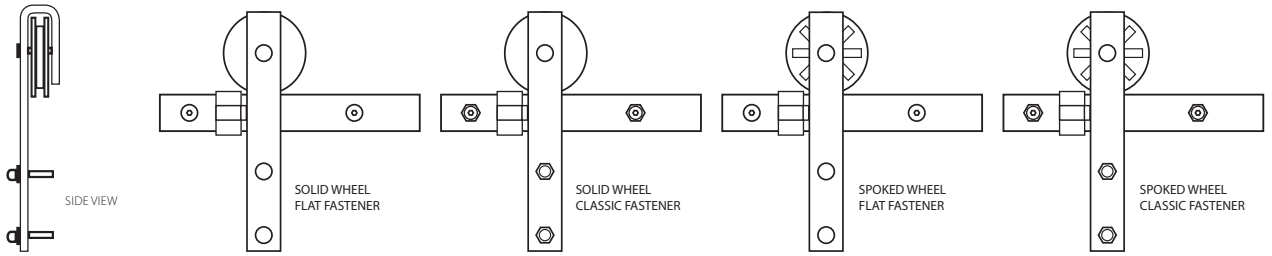

Classic Face Mount Hanger

TRACK LENGTH	Product Code	Wheel Style	Fastener Style	Finish	Double Door Option	List Price
5'	B110205	Solid (SD)	Flat (FT)	Brushed Stainless Steel (SS)	For additional hanger kit, add product code DD and list price $450.00 Kit Includes: 1 Pair Hangers with Wheels, Stops, Fasteners, Anti-jump Mechanism & Floor Guide	$815.00
6'-6"	B110206					$885.00
8'	B110208	$965.00				
10^{*6}	B110210	Spoked (SP)	Classic (CL)			$1,205.00
13^{*6}	B110213					$1,345.00
16^{*6}	B110216					$1,510.00
SOFT OPEN/CLOSE KIT	BSC001	Track is prepped on both ends for soft open/close, sold separately.				$50.00

* Uses 2 track lengths connected with a splice.