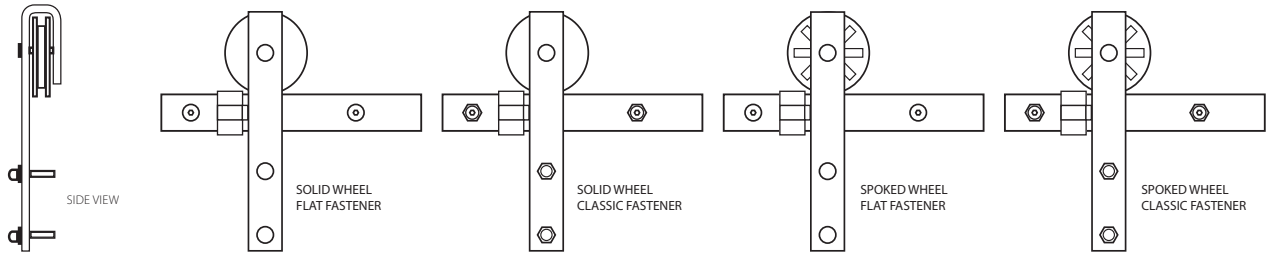

\* Uses 2 track lengths connected with a splice.

Modern Rectangular Top Mount Hanger

TRACK LENGTH	Product Code	Wheel Style	Fastener Style	Finish	Double Door Option	List Price
5'	B120105	<b>Solid</b> (SD) 	<b>Flat</b> (FT) 	Flat Black (US19)	For additional hanger kit, add product code <b>DD</b> and list price <b>\$250.00</b>  <b>Kit Includes:</b> 1 Pair Hangers with Wheels, Stops, Fasteners, Anti-jump Mechanism & Floor Guide	<b>\$480.00</b>
6'-6"	B120106					<b>\$515.00</b>
8'	B120108					<b>\$550.00</b>
10' <sup>3/4</sup>	B120110	<b>Spoked</b> (SP) 	<b>Classic</b> (CL) 			<b>\$730.00</b>
13' <sup>3/4</sup>	B120113					<b>\$795.00</b>
16' <sup>3/4</sup>	B120116					<b>\$865.00</b>
SOFT OPEN/CLOSE KIT	BSC001	Track is prepped on both ends for soft open/close, sold separately.				<b>\$50.00</b>

\* Uses 2 track lengths connected with a splice.

Classic Face Mount Hanger

TRACK LENGTH	Product Code	Wheel Style	Fastener Style	Finish	Double Door Option	List Price
5'	B110205	<b>Solid</b> (SD) 	<b>Flat</b> (FT)  	Flat Black (US19)	For additional hanger kit, add product code <b>DD</b> and list price <b>\$250.00</b>  <b>Kit Includes:</b> 1 Pair Hangers with Wheels, Stops, Fasteners, Anti-jump Mechanism & Floor Guide	<b>\$480.00</b>
6'-6"	B110206					<b>\$515.00</b>
8'	B110208	<b>\$550.00</b>				
10 <sup>*</sup>	B110210	<b>Spoked</b> (SP) 	<b>Classic</b> (CL)  			<b>\$730.00</b>
13 <sup>*</sup>	B110213					<b>\$795.00</b>
16 <sup>*</sup>	B110216					<b>\$865.00</b>
<b>SOFT OPEN/CLOSE KIT</b>	BSC001	Track is prepped on both ends for soft open/close, sold separately.				<b>\$50.00</b>