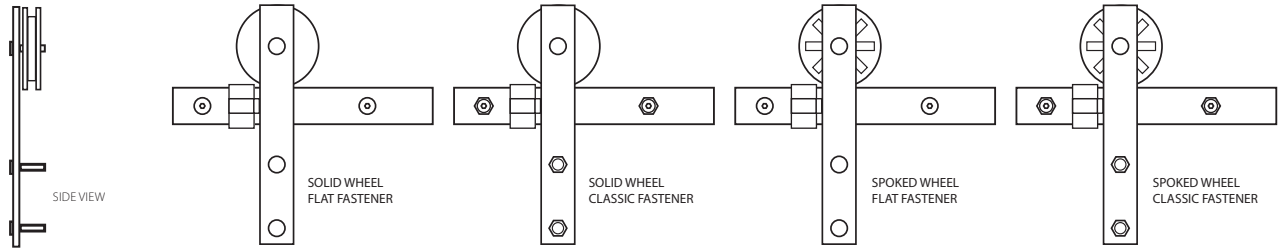

TRACK LENGTH	Product Code	Wheel Style	Fastener Style	Finish	Double Door Option	List Price
5'	B110105	<b>Solid</b> (SD) 	<b>Flat</b> (FT)  	Flat Black (US19)	For additional hanger kit, add product code <b>DD</b> and list price <b>\$250.00</b>  <b>Kit Includes:</b> 1 Pair Hangers with Wheels, Stops, Fasteners, Anti-jump Mechanism & Floor Guide	<b>\$480.00</b>
6'-6"	B110106					<b>\$515.00</b>
8'	B110108					<b>\$550.00</b>
10' <sup>3/4</sup>	B110110	<b>Spoked</b> (SP) 	<b>Classic</b> (CL)  			<b>\$730.00</b>
13' <sup>3/4</sup>	B110113					<b>\$795.00</b>
16' <sup>3/4</sup>	B110116					<b>\$865.00</b>
SOFT OPEN/CLOSE KIT	BSC001	Track is prepped on both ends for soft open/close, sold separately.				<b>\$50.00</b>

\* Uses 2 track lengths connected with a splice.

Modern Rectangular Top Mount Hanger

TRACK LENGTH	Product Code	Wheel Style	Fastener Style	Finish	Double Door Option	List Price
5'	B120105	<b>Solid</b> (SD) 	<b>Flat</b> (FT) 	Flat Black (US19)	For additional hanger kit, add product code <b>DD</b> and list price <b>\$250.00</b>  <b>Kit Includes:</b> 1 Pair Hangers with Wheels, Stops, Fasteners, Anti-jump Mechanism & Floor Guide	<b>\$480.00</b>
6'-6"	B120106					<b>\$515.00</b>
8'	B120108					<b>\$550.00</b>
10' <sup>3/4</sup>	B120110	<b>Spoked</b> (SP) 	<b>Classic</b> (CL) 			<b>\$730.00</b>
13' <sup>3/4</sup>	B120113					<b>\$795.00</b>
16' <sup>3/4</sup>	B120116					<b>\$865.00</b>
SOFT OPEN/CLOSE KIT	BSC001	Track is prepped on both ends for soft open/close, sold separately.				<b>\$50.00</b>