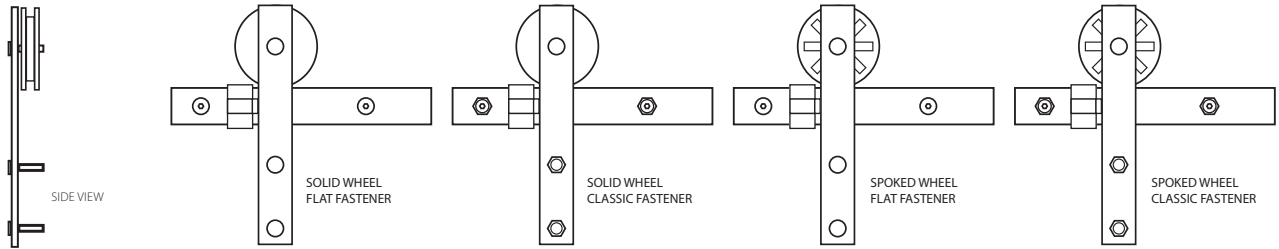

\* Uses 2 track lengths connected with a splice.

Classic Top Mount Hanger

TRACK LENGTH	Product Code	Wheel Style	Fastener Style	Finish	Double Door Option	List Price
5'	B120205	<b>Solid</b> (SD) 	<b>Flat</b> (FT) 	Flat Black (US19)	For additional hanger kit, add product code <b>DD</b> and list price <b>\$250.00</b>  <b>Kit Includes:</b> 1 Pair Hangers with Wheels, Stops, Fasteners, Anti-jump Mechanism & Floor Guide	<b>\$480.00</b>
6'-6"	B120206					<b>\$515.00</b>
8'	B120208	<b>\$550.00</b>				
10 <sup>*</sup>	B120210	<b>Spoked</b> (SP) 	<b>Classic</b> (CL) 			<b>\$730.00</b>
13 <sup>*</sup>	B120213					<b>\$795.00</b>
16 <sup>*</sup>	B120216					<b>\$865.00</b>
<b>SOFT OPEN/CLOSE KIT</b>	BSC001	Track is prepped on both ends for soft open/close, sold separately.				<b>\$50.00</b>

\* Uses 2 track lengths connected with a splice.

Modern Rectangular Face Mount Hanger

TRACK LENGTH	Product Code	Wheel Style	Fastener Style	Finish	Double Door Option	List Price
5'	B110105	<b>Solid (SD)</b> 	<b>Flat (FT)</b>  	Brushed Stainless Steel (SS)	For additional hanger kit, add product code <b>DD</b> and list price <b>\$450.00</b>  <b>Kit Includes:</b> 1 Pair Hangers with Wheels, Stops, Fasteners, Anti-jump Mechanism & Floor Guide	<b>\$815.00</b>
6'-6"	B110106					<b>\$885.00</b>
8'	B110108	<b>\$965.00</b>				
10' <sup>1/2</sup>	B110110	<b>Spoked (SP)</b> 	<b>Classic (CL)</b>  			<b>\$1,205.00</b>
13' <sup>1/2</sup>	B110113					<b>\$1,345.00</b>
16' <sup>1/2</sup>	B110116					<b>\$1,510.00</b>
SOFT OPEN/CLOSE KIT	BSC001	Track is prepped on both ends for soft open/close, sold separately.				<b>\$50.00</b>