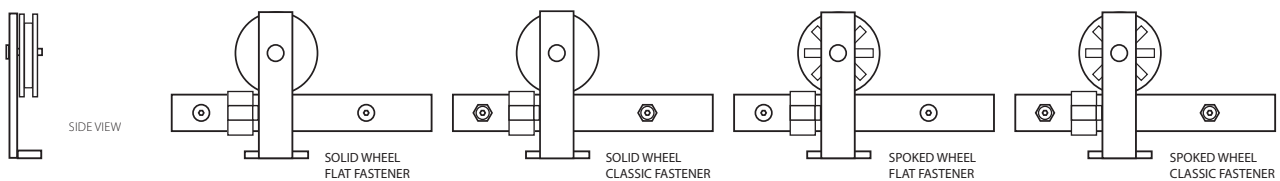

To order:

**B110105 . SD . FT . US19** + Add Double Door (DD) to Comments

Product Code + Wheel Style + Fastener Style + Finish  
Hanger Style/Track Length

FLAT TRACK SLIDING BARN DOOR HARDWARE - STEEL

Modern Rectangular Face Mount Hanger

TRACK LENGTH	Product Code	Wheel Style	Fastener Style	Finish	Double Door Option	List Price
5'	B110105	<b>Solid</b> (SD) 	<b>Flat</b> (FT)  	Flat Black (US19)	For additional hanger kit, add product code <b>DD</b> and list price <b>\$250.00</b>  <b>Kit Includes:</b> 1 Pair Hangers with Wheels, Stops, Fasteners, Anti-jump Mechanism & Floor Guide	<b>\$480.00</b>
6'-6"	B110106					<b>\$515.00</b>
8'	B110108					<b>\$550.00</b>
10' <sup>3/4</sup>	B110110	<b>Spoked</b> (SP) 	<b>Classic</b> (CL)  			<b>\$730.00</b>
13' <sup>3/4</sup>	B110113					<b>\$795.00</b>
16' <sup>3/4</sup>	B110116					<b>\$865.00</b>
SOFT OPEN/CLOSE KIT	BSC001	Track is prepped on both ends for soft open/close, sold separately.				<b>\$50.00</b>

\* Uses 2 track lengths connected with a splice.

Modern Rectangular Top Mount Hanger

TRACK LENGTH	Product Code	Wheel Style	Fastener Style	Finish	Double Door Option	List Price
5'	B120105	<b>Solid</b> (SD) 	<b>Flat</b> (FT) 	Flat Black (US19)	For additional hanger kit, add product code <b>DD</b> and list price <b>\$250.00</b>  <b>Kit Includes:</b> 1 Pair Hangers with Wheels, Stops, Fasteners, Anti-jump Mechanism & Floor Guide	<b>\$480.00</b>
6'-6"	B120106					<b>\$515.00</b>
8'	B120108					<b>\$550.00</b>
10' <sup>3/4</sup>	B120110	<b>Spoked</b> (SP) 	<b>Classic</b> (CL) 			<b>\$730.00</b>
13' <sup>3/4</sup>	B120113					<b>\$795.00</b>
16' <sup>3/4</sup>	B120116					<b>\$865.00</b>
SOFT OPEN/CLOSE KIT	BSC001	Track is prepped on both ends for soft open/close, sold separately.				<b>\$50.00</b>