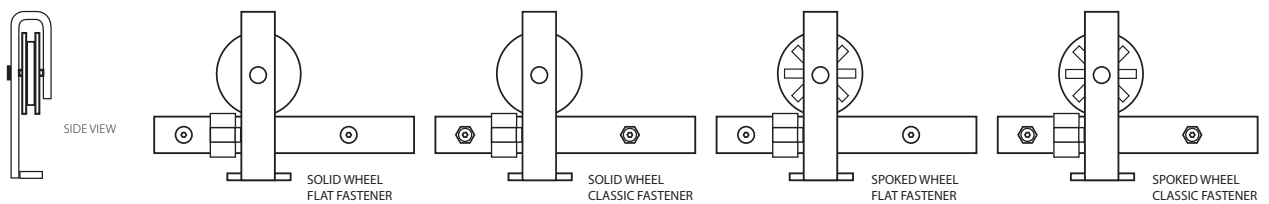

Classic Top Mount Hanger

TRACK LENGTH	Product Code	Wheel Style	Fastener Style	Finish	Double Door Option	List Price
5'	B120205	Solid (SD) 	Flat (FT) 	Flat Black (US19)	For additional hanger kit, add product code DD and list price $250.00 Kit Includes: 1 Pair Hangers with Wheels, Stops, Fasteners, Anti-jump Mechanism & Floor Guide	$480.00
6'-6"	B120206					$515.00
8'	B120208	$550.00				
10[*]	B120210	Spoked (SP) 	Classic (CL) 			$730.00
13[*]	B120213					$795.00
16[*]	B120216					$865.00
SOFT OPEN/CLOSE KIT	BSC001	Track is prepped on both ends for soft open/close, sold separately.				$50.00

* Uses 2 track lengths connected with a splice.