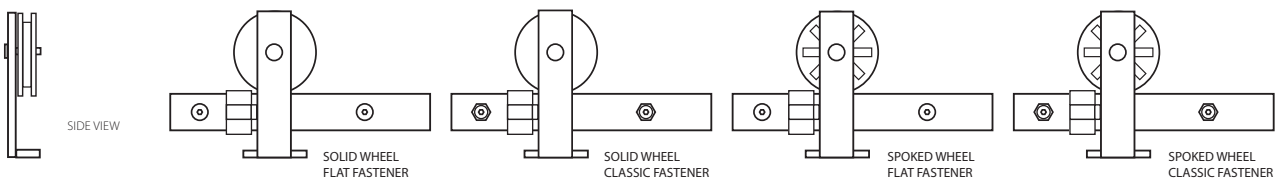

\* Uses 2 track lengths connected with a splice.

Modern Rectangular Face Mount Hanger

TRACK LENGTH	Product Code	Wheel Style	Fastener Style	Finish	Double Door Option	List Price
5'	B110105	<b>Solid (SD)</b> 	<b>Flat (FT)</b>  	Brushed Stainless Steel (SS)	For additional hanger kit, add product code <b>DD</b> and list price <b>\$450.00</b>  <b>Kit Includes:</b> 1 Pair Hangers with Wheels, Stops, Fasteners, Anti-jump Mechanism & Floor Guide	<b>\$815.00</b>
6'-6"	B110106					<b>\$885.00</b>
8'	B110108	<b>\$965.00</b>				
10' <sup>1/2</sup>	B110110	<b>Spoked (SP)</b> 	<b>Classic (CL)</b>  			<b>\$1,205.00</b>
13' <sup>1/2</sup>	B110113					<b>\$1,345.00</b>
16' <sup>1/2</sup>	B110116					<b>\$1,510.00</b>
SOFT OPEN/CLOSE KIT	BSC001	Track is prepped on both ends for soft open/close, sold separately.				<b>\$50.00</b>

\* Uses 2 track lengths connected with a splice.

Modern Rectangular Top Mount Hanger

TRACK LENGTH	Product Code	Wheel Style	Fastener Style	Finish	Double Door Option	List Price
5'	B120105	<b>Solid (SD)</b> 	<b>Flat (FT)</b> 	Brushed Stainless Steel (SS)	For additional hanger kit, add product code <b>DD</b> and list price <b>\$450.00</b>  <b>Kit Includes:</b> 1 Pair Hangers with Wheels, Stops, Fasteners, Anti-jump Mechanism & Floor Guide	<b>\$815.00</b>
6'-6"	B120106					<b>\$885.00</b>
8'	B120108	<b>\$965.00</b>				
10' <sup>1/2</sup>	B120110	<b>Spoked (SP)</b> 	<b>Classic (CL)</b> 			<b>\$1,205.00</b>
13' <sup>1/2</sup>	B120113					<b>\$1,345.00</b>
16' <sup>1/2</sup>	B120116					<b>\$1,510.00</b>
SOFT OPEN/CLOSE KIT	BSC001	Track is prepped on both ends for soft open/close, sold separately.				<b>\$50.00</b>