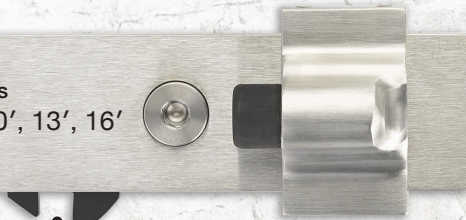

FLAT TRACK SLIDING  
**BARN DOOR HARDWARE**

**EMTEK<sup>®</sup>**  
**ASSA ABLOY**

ASSA ABLOY, the global leader  
in door opening solutions

Modern Rectangular Face Mount

Modern Rectangular Top Mount

Classic Face Mount

Classic Top Mount

**TRACK**

Available Lengths  
5', 6'6", 8', 10', 13', 16'

Optional: Soft Open/Close

**FINISHES**

Stainless Steel (SS)

Flat Black (US19)

**WHEELS**