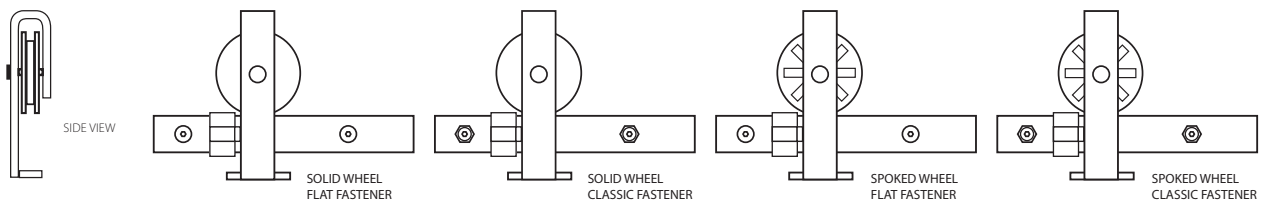

Classic Top Mount Hanger

TRACK LENGTH	Product Code	Wheel Style	Fastener Style	Finish	Double Door Option	List Price
5'	B120205	Solid (SD)	Flat (FT)	Brushed Stainless Steel (SS)	For additional hanger kit, add product code DD and list price $450.00 Kit Includes: 1 Pair Hangers with Wheels, Stops, Fasteners, Anti-jump Mechanism & Floor Guide	$815.00
6'-6"	B120206					$885.00
8'	B120208	$965.00				
10^{*6}	B120210	Spoked (SP)	Classic (CL)			$1,205.00
13^{*6}	B120213					$1,345.00
16^{*6}	B120216					$1,510.00
SOFT OPEN/CLOSE KIT	BSC001	Track is prepped on both ends for soft open/close, sold separately.				$50.00

* Uses 2 track lengths connected with a splice.